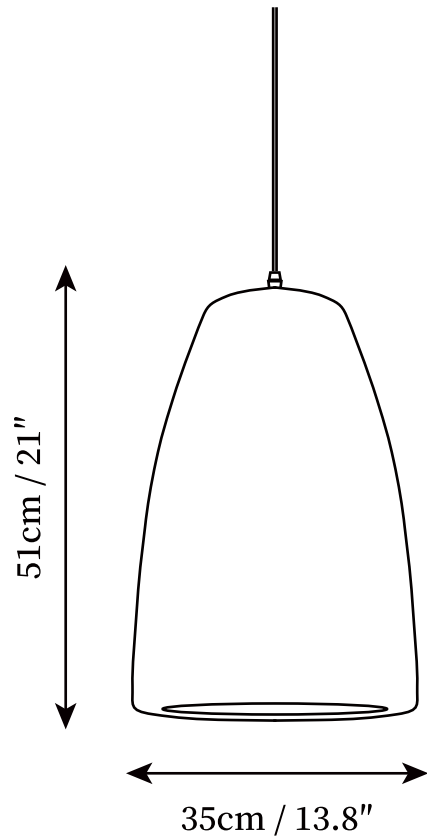

## SPECIFICATION DETAILS

\*For custom options, consult factory for details

<b>Fixture Dimensions</b>	D 13.8" x H 21"
<b>Light source</b>	E26 or E27. (bulb not included).
<b>Wattage</b>	MAX 40W incandescent bulb or LED equivalent.
<b>Voltage</b>	AC 110-240V
<b>Mounting</b>	Hardwired.
<b>Dimming</b>	Compatible with dimmable bulbs (bulb not included)
<b>Control method</b>	Compatible with common wall switches(not included)
<b>Finishes</b>	Black.
<b>Shade Details</b>	Beige.
<b>Material</b>	High-density polystyrene, Metal.
<b>Wire Length</b>	The standard length of the cord is 59" (150 cm), the length is adjustable.

## SPECIFICATION DETAILS

\*For custom options, consult factory for details

<b>Fixture Dimensions</b>	D 7.1" x H 19.7"
<b>Light source</b>	E26 or E27. (bulb not included).
<b>Wattage</b>	MAX 40W incandescent bulb or LED equivalent.
<b>Voltage</b>	AC 110-240V
<b>Mounting</b>	Hardwired.
<b>Dimming</b>	Compatible with dimmable bulbs (bulb not included)
<b>Control method</b>	Compatible with common wall switches(not included)
<b>Finishes</b>	Black.
<b>Shade Details</b>	Beige.
<b>Material</b>	High-density polystyrene, Metal.
<b>Wire Length</b>	The standard length of the cord is 59" (150 cm), the length is adjustable.

## SPECIFICATION DETAILS

\*For custom options, consult factory for details

<b>Fixture Dimensions</b>	D 10.2" x H 18.1"
<b>Light source</b>	E26 or E27. (bulb not included).
<b>Wattage</b>	MAX 40W incandescent bulb or LED equivalent.
<b>Voltage</b>	AC 110-240V
<b>Mounting</b>	Hardwired.
<b>Dimming</b>	Compatible with dimmable bulbs (bulb not included)
<b>Control method</b>	Compatible with common wall switches(not included)
<b>Finishes</b>	Black.
<b>Shade Details</b>	Beige.
<b>Material</b>	High-density polystyrene, Metal.
<b>Wire Length</b>	The standard length of the cord is 59" (150 cm), the length is adjustable.