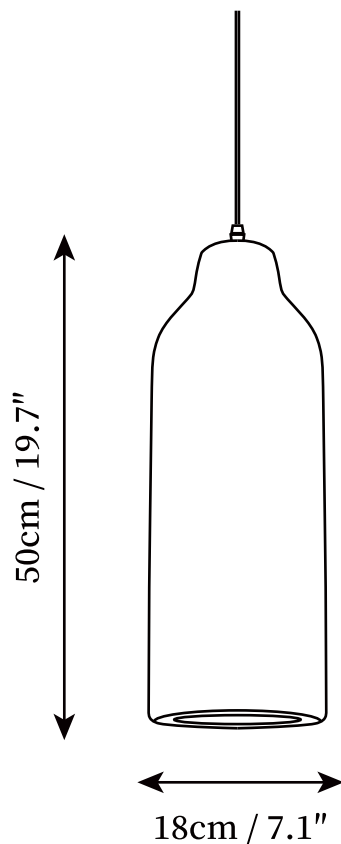

## SPECIFICATION DETAILS

\*For custom options, consult factory for details

<b>Fixture Dimensions</b>	D 13.8" x H 21"
<b>Light source</b>	E26 or E27. (bulb not included).
<b>Wattage</b>	MAX 40W incandescent bulb or LED equivalent.
<b>Voltage</b>	AC 110-240V
<b>Mounting</b>	Hardwired.
<b>Dimming</b>	Compatible with dimmable bulbs (bulb not included)
<b>Control method</b>	Compatible with common wall switches(not included)
<b>Finishes</b>	Black.
<b>Shade Details</b>	Beige.
<b>Material</b>	High-density polystyrene, Metal.
<b>Wire Length</b>	The standard length of the cord is 59" (150 cm), the length is adjustable.

## SPECIFICATION DETAILS

\*For custom options, consult factory for details

<b>Fixture Dimensions</b>	D 7.1" x H 19.7"
<b>Light source</b>	E26 or E27. (bulb not included).
<b>Wattage</b>	MAX 40W incandescent bulb or LED equivalent.
<b>Voltage</b>	AC 110-240V
<b>Mounting</b>	Hardwired.
<b>Dimming</b>	Compatible with dimmable bulbs (bulb not included)
<b>Control method</b>	Compatible with common wall switches(not included)
<b>Finishes</b>	Black.
<b>Shade Details</b>	Beige.
<b>Material</b>	High-density polystyrene, Metal.
<b>Wire Length</b>	The standard length of the cord is 59" (150 cm), the length is adjustable.

## SPECIFICATION DETAILS

\*For custom options, consult factory for details

<b>Fixture Dimensions</b>	D 10.2" x H 18.1"
<b>Light source</b>	E26 or E27. (bulb not included).
<b>Wattage</b>	MAX 40W incandescent bulb or LED equivalent.
<b>Voltage</b>	AC 110-240V
<b>Mounting</b>	Hardwired.
<b>Dimming</b>	Compatible with dimmable bulbs (bulb not included)
<b>Control method</b>	Compatible with common wall switches(not included)
<b>Finishes</b>	Black.
<b>Shade Details</b>	Beige.
<b>Material</b>	High-density polystyrene, Metal.
<b>Wire Length</b>	The standard length of the cord is 59" (150 cm), the length is adjustable.