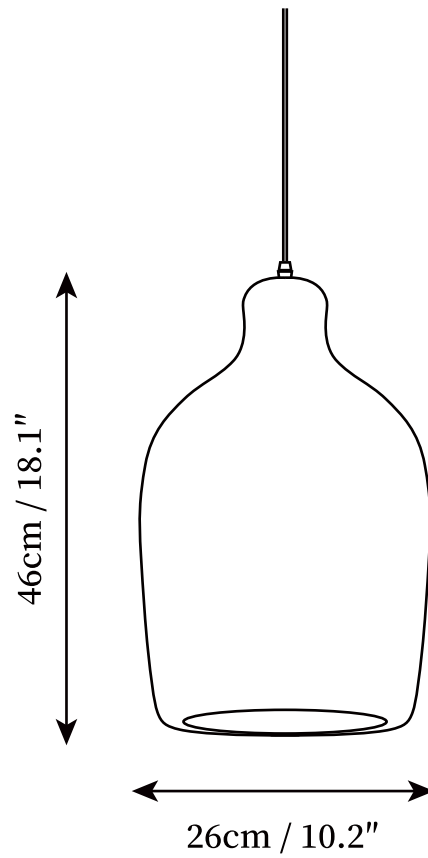

## SPECIFICATION DETAILS

\*For custom options, consult factory for details

<b>Fixture Dimensions</b>	D 13.8" x H 21"
<b>Light source</b>	E26 or E27. (bulb not included).
<b>Wattage</b>	MAX 40W incandescent bulb or LED equivalent.
<b>Voltage</b>	AC 110-240V
<b>Mounting</b>	Hardwired.
<b>Dimming</b>	Compatible with dimmable bulbs (bulb not included)
<b>Control method</b>	Compatible with common wall switches(not included)
<b>Finishes</b>	Black.
<b>Shade Details</b>	Beige.
<b>Material</b>	High-density polystyrene, Metal.
<b>Wire Length</b>	The standard length of the cord is 59" (150 cm), the length is adjustable.

## SPECIFICATION DETAILS

\*For custom options, consult factory for details

<b>Fixture Dimensions</b>	D 7.1" x H 19.7"
<b>Light source</b>	E26 or E27. (bulb not included).
<b>Wattage</b>	MAX 40W incandescent bulb or LED equivalent.
<b>Voltage</b>	AC 110-240V
<b>Mounting</b>	Hardwired.
<b>Dimming</b>	Compatible with dimmable bulbs (bulb not included)
<b>Control method</b>	Compatible with common wall switches(not included)
<b>Finishes</b>	Black.
<b>Shade Details</b>	Beige.
<b>Material</b>	High-density polystyrene, Metal.
<b>Wire Length</b>	The standard length of the cord is 59" (150 cm), the length is adjustable.

## SPECIFICATION DETAILS

\*For custom options, consult factory for details

<b>Fixture Dimensions</b>	D 10.2" x H 18.1"
<b>Light source</b>	E26 or E27. (bulb not included).
<b>Wattage</b>	MAX 40W incandescent bulb or LED equivalent.
<b>Voltage</b>	AC 110-240V
<b>Mounting</b>	Hardwired.
<b>Dimming</b>	Compatible with dimmable bulbs (bulb not included)
<b>Control method</b>	Compatible with common wall switches(not included)
<b>Finishes</b>	Black.
<b>Shade Details</b>	Beige.
<b>Material</b>	High-density polystyrene, Metal.
<b>Wire Length</b>	The standard length of the cord is 59" (150 cm), the length is adjustable.