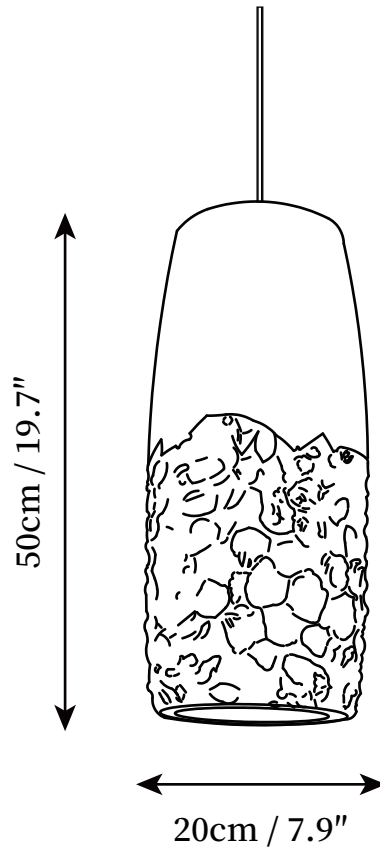

# SPECIFICATION SHEET

---

## SPECIFICATION DETAILS

\*For custom options, consult factory for details

<b>Fixture Dimensions</b>	D 11.8" x H 12.2"
<b>Light source</b>	E27
<b>Wattage</b>	Max 40W
<b>Voltage</b>	AC 110-240V
<b>Color Temperature</b>	Based on the purchase of light bulbs
<b>CRI(Ra)</b>	80CRI
<b>Mounting</b>	Ceiling
<b>Driver Required</b>	NO
<b>Optional Color Temps</b>	Buy bulbs as needed
<b>LED Rated Life</b>	Based on bulb life (we do not supply bulbs)
<b>Dimming</b>	Dimming is not supported
<b>Finishes</b>	White+Black
<b>Glass Details</b>	White+Black
<b>Material</b>	High density polystyrene
<b>Wire Length</b>	59"
<b>Wire Type</b>	White Coaxial Wire