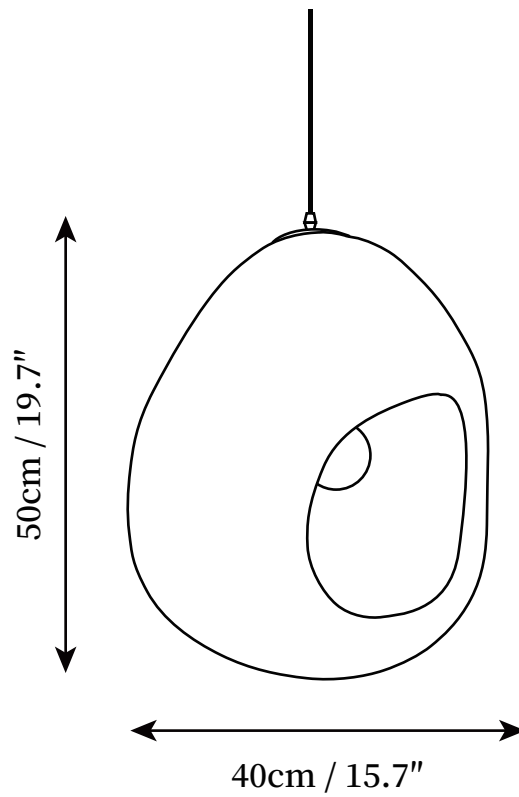

SPECIFICATION SHEET

SPECIFICATION DETAILS

*For custom options, consult factory for details

Fixture Dimensions	D 15.7" x H 19.7"
Light source	E27
Wattage	Max 40W
Voltage	AC 110-240V
Color Temperature	Based on the purchase of light bulbs
CRI(Ra)	80CRI
Mounting	Ceiling
Driver Required	NO
Optional Color Temps	Buy bulbs as needed
LED Rated Life	Based on bulb life (we do not supply bulbs)
Dimming	Dimming is not supported
Finishes	Orange
Glass Details	Orange
Material	High density polystyrene
Wire Length	59"
Wire Type	White Coaxial Wire