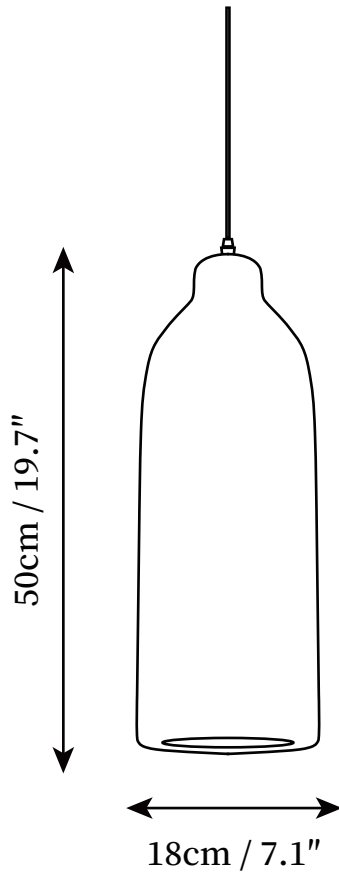

SPECIFICATION SHEET

SPECIFICATION DETAILS

*For custom options, consult factory for details

Fixture Dimensions	D 7.1" x H 19.7"
Light source	E27
Wattage	Max 40W
Voltage	AC 110-240V
Color Temperature	Based on the purchase of light bulbs
CRI(Ra)	80CRI
Mounting	Ceiling
Driver Required	NO
Optional Color Temps	Buy bulbs as needed
LED Rated Life	Based on bulb life (we do not supply bulbs)
Dimming	Dimming is not supported
Finishes	Dark green
Glass Details	Dark green
Material	High density polystyrene
Wire Length	59"
Wire Type	Black Coaxial Wire