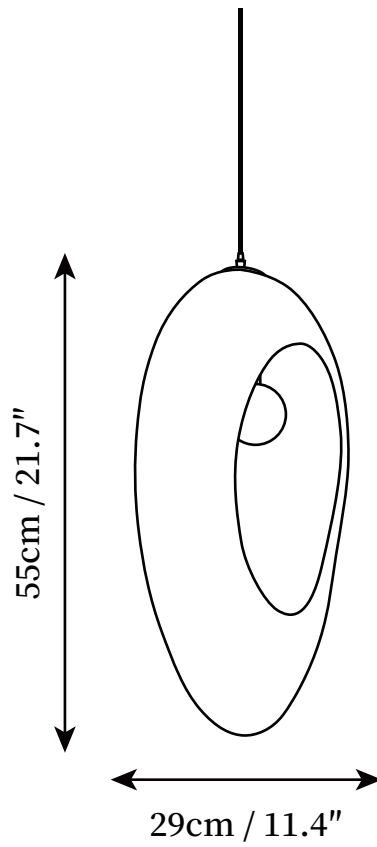

SPECIFICATION SHEET

SPECIFICATION DETAILS

*For custom options, consult factory for details

Fixture Dimensions	D 11.4" x H 21.7"
Light source	E27
Wattage	Max 40W
Voltage	AC 110-240V
Color Temperature	Based on the purchase of light bulbs
CRI(Ra)	80CRI
Mounting	Ceiling
Driver Required	NO
Optional Color Temps	Buy bulbs as needed
LED Rated Life	Based on bulb life (we do not supply bulbs)
Dimming	Dimming is not supported
Finishes	Green
Glass Details	Green
Material	High density polystyrene
Wire Length	59"
Wire Type	White Coaxial Wire