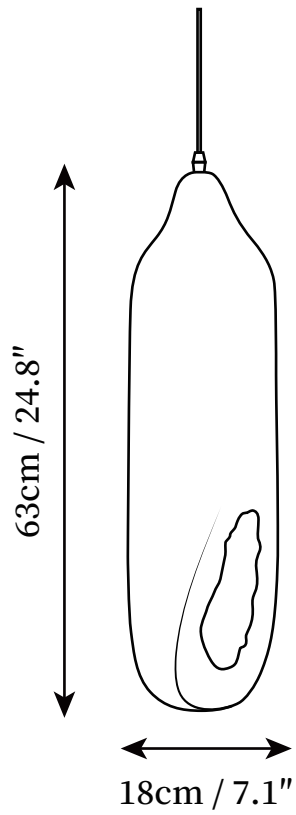

# SPECIFICATION SHEET

---

## SPECIFICATION DETAILS

\*For custom options, consult factory for details

<b>Fixture Dimensions</b>	D 7.1" x H 24.8"
<b>Light source</b>	E27
<b>Wattage</b>	Max 40W
<b>Voltage</b>	AC 110-240V
<b>Color Temperature</b>	Based on the purchase of light bulbs
<b>CRI(Ra)</b>	80CRI
<b>Mounting</b>	Ceiling
<b>Driver Required</b>	NO
<b>Optional Color Temps</b>	Buy bulbs as needed
<b>LED Rated Life</b>	Based on bulb life (we do not supply bulbs)
<b>Dimming</b>	Dimming is not supported
<b>Finishes</b>	Off white
<b>Glass Details</b>	Off white
<b>Material</b>	High density polystyrene
<b>Wire Length</b>	59"
<b>Wire Type</b>	White Coaxial Wire