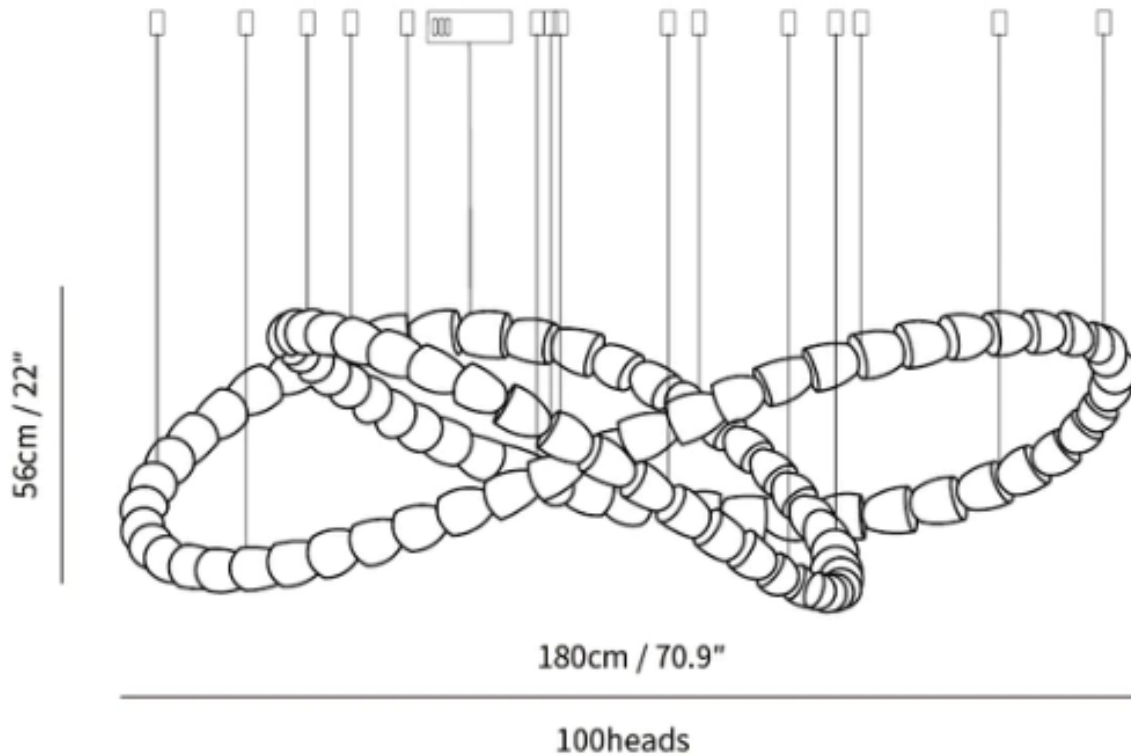

SPECIFICATION SHEET

Style A

SPECIFICATION DETAILS

*For custom options, consult factory for details

Fixture Dimensions	L 70.9" x H 59"(30heads)
Light source	Integrated LED
Wattage	~ 5W
Voltage	AC 110-240V
Dimming	Not supported
CRI(Ra)	90+ CRI
Mounting	Hardwired.
LED Rated Life	30000 hours
Color Temperature	Warm Light (3000K), Neutral Light (4000K), Cool Light (6000K)
Control method	Compatible with common wall switches(not included)
Finishes	Clear
Shadow Details	Clear
Material	Acrylic, Iron, Metal, Stainless steel.
Wire Length	The standard length of the cord is 59" (150 cm), the length is adjustable.

SPECIFICATION SHEET

Style B

SPECIFICATION DETAILS

*For custom options, consult factory for details

Fixture Dimensions	L 78.7" x H 47.2"(186heads)
Light source	Integrated LED
Wattage	~ 5W
Voltage	AC 110-240V
Dimming	Not supported
CRI(Ra)	90+ CRI
Mounting	Hardwired.
LED Rated Life	30000 hours
Color Temperature	Warm Light (3000K), Neutral Light (4000K), Cool Light (6000K)
Control method	Compatible with common wall switches(not included)
Finishes	Clear
Shadow Details	Clear
Material	Acrylic, Iron, Metal, Stainless steel.
Wire Length	The standard length of the cord is 59" (150 cm), the length is adjustable.

SPECIFICATION SHEET

Style C

SPECIFICATION DETAILS

*For custom options, consult factory for details

Fixture Dimensions	L 70.9" x H 22" (100heads)
Light source	Integrated LED
Wattage	~ 5W
Voltage	AC 110-240V
Dimming	Not supported
CRI(Ra)	90+ CRI
Mounting	Hardwired.
LED Rated Life	30000 hours
Color Temperature	Warm Light (3000K), Neutral Light (4000K), Cool Light (6000K)
Control method	Compatible with common wall switches(not included)
Finishes	Clear
Shadow Details	Clear
Material	Acrylic, Iron, Metal, Stainless steel.
Wire Length	The standard length of the cord is 59" (150 cm), the length is adjustable.