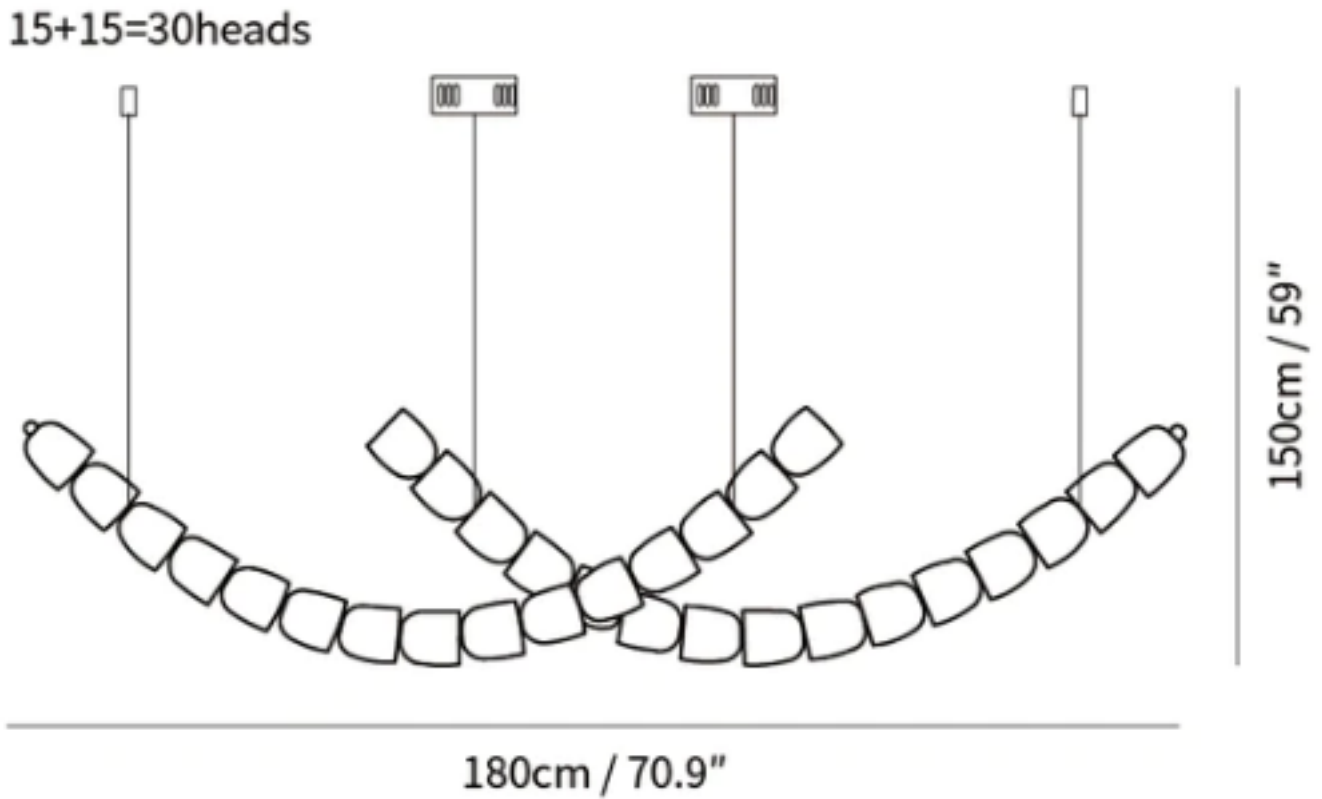

SPECIFICATION SHEET

Style A

SPECIFICATION DETAILS

*For custom options, consult factory for details

Fixture Dimensions	L 70.9" x H 59"(30heads)
Light source	Integrated LED
Wattage	~ 5W
Voltage	AC 110-240V
Dimming	Not supported
CRI(Ra)	90+ CRI
Mounting	Hardwired.
LED Rated Life	30000 hours
Color Temperature	Warm Light (3000K), Neutral Light (4000K), Cool Light (6000K)
Control method	Compatible with common wall switches(not included)
Finishes	Clear
Shadow Details	Clear
Material	Acrylic, Iron, Metal, Stainless steel.
Wire Length	The standard length of the cord is 59" (150 cm), the length is adjustable.

SPECIFICATION SHEET

Style B

SPECIFICATION DETAILS

*For custom options, consult factory for details

Fixture Dimensions	L 78.7" x H 47.2"(186heads)
Light source	Integrated LED
Wattage	~ 5W
Voltage	AC 110-240V
Dimming	Not supported
CRI(Ra)	90+ CRI
Mounting	Hardwired.
LED Rated Life	30000 hours
Color Temperature	Warm Light (3000K), Neutral Light (4000K), Cool Light (6000K)
Control method	Compatible with common wall switches(not included)
Finishes	Clear
Shadow Details	Clear
Material	Acrylic, Iron, Metal, Stainless steel.
Wire Length	The standard length of the cord is 59" (150 cm), the length is adjustable.

SPECIFICATION SHEET

Style C

SPECIFICATION DETAILS

*For custom options, consult factory for details

Fixture Dimensions	L 70.9" x H 22" (100heads)
Light source	Integrated LED
Wattage	~ 5W
Voltage	AC 110-240V
Dimming	Not supported
CRI(Ra)	90+ CRI
Mounting	Hardwired.
LED Rated Life	30000 hours
Color Temperature	Warm Light (3000K), Neutral Light (4000K), Cool Light (6000K)
Control method	Compatible with common wall switches(not included)
Finishes	Clear
Shadow Details	Clear
Material	Acrylic, Iron, Metal, Stainless steel.
Wire Length	The standard length of the cord is 59" (150 cm), the length is adjustable.