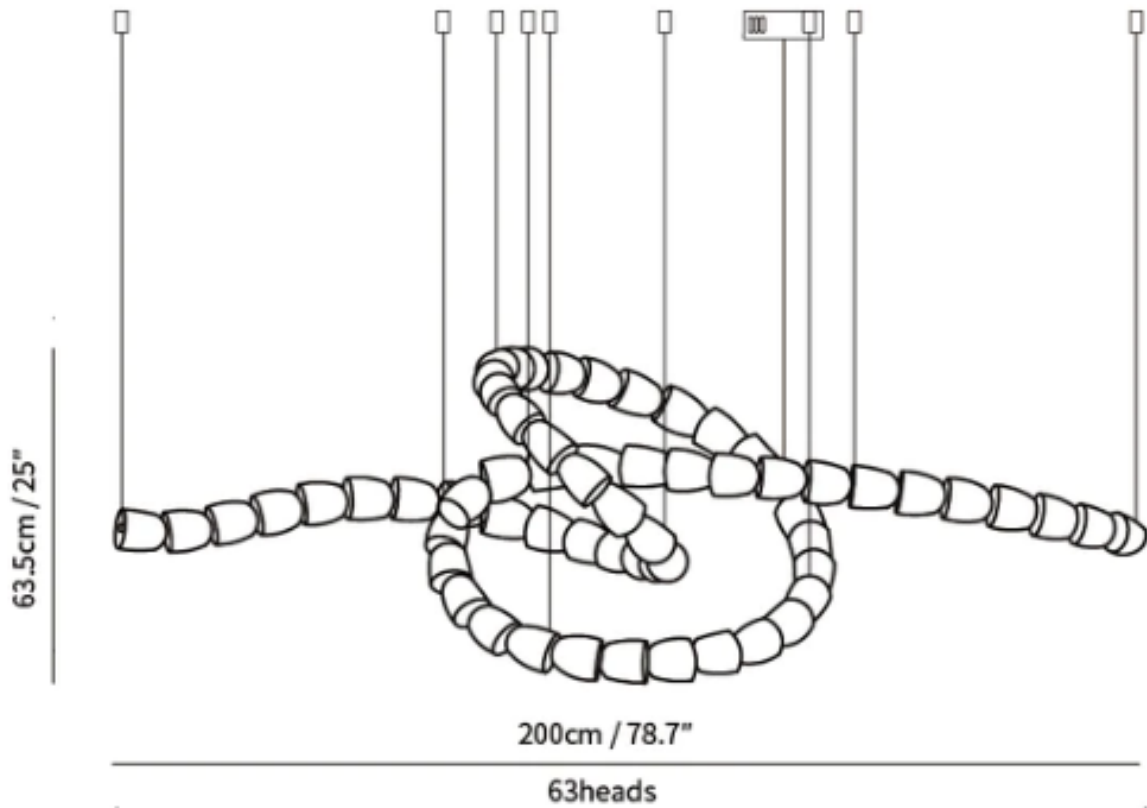

SPECIFICATION SHEET

Style C

SPECIFICATION DETAILS

*For custom options, consult factory for details

Fixture Dimensions	L 70.9" x H 22" (100heads)
Light source	Integrated LED
Wattage	~ 5W
Voltage	AC 110-240V
Dimming	Not supported
CRI(Ra)	90+ CRI
Mounting	Hardwired.
LED Rated Life	30000 hours
Color Temperature	Warm Light (3000K), Neutral Light (4000K), Cool Light (6000K)
Control method	Compatible with common wall switches(not included)
Finishes	Clear
Shadow Details	Clear
Material	Acrylic, Iron, Metal, Stainless steel.
Wire Length	The standard length of the cord is 59" (150 cm), the length is adjustable.

SPECIFICATION SHEET

Style D

SPECIFICATION DETAILS

*For custom options, consult factory for details

Fixture Dimensions	L 137.8" x H 30.7" (138heads)
Light source	Integrated LED
Wattage	~ 5W
Voltage	AC 110-240V
Dimming	Not supported
CRI(Ra)	90+ CRI
Mounting	Hardwired.
LED Rated Life	30000 hours
Color Temperature	Warm Light (3000K), Neutral Light (4000K), Cool Light (6000K)
Control method	Compatible with common wall switches(not included)
Finishes	Clear
Shadow Details	Clear
Material	Acrylic, Iron, Metal, Stainless steel.
Wire Length	The standard length of the cord is 59" (150 cm), the length is adjustable.

SPECIFICATION SHEET

Style E

SPECIFICATION DETAILS

*For custom options, consult factory for details

Fixture Dimensions	L 78.7" x H 25" (63heads)
Light source	Integrated LED
Wattage	~ 5W
Voltage	AC 110-240V
Dimming	Not supported
CRI(Ra)	90+ CRI
Mounting	Hardwired.
LED Rated Life	30000 hours
Color Temperature	Warm Light (3000K), Neutral Light (4000K), Cool Light (6000K)
Control method	Compatible with common wall switches(not included)
Finishes	Clear
Shadow Details	Clear
Material	Acrylic, Iron, Metal, Stainless steel.
Wire Length	The standard length of the cord is 59" (150 cm), the length is adjustable.