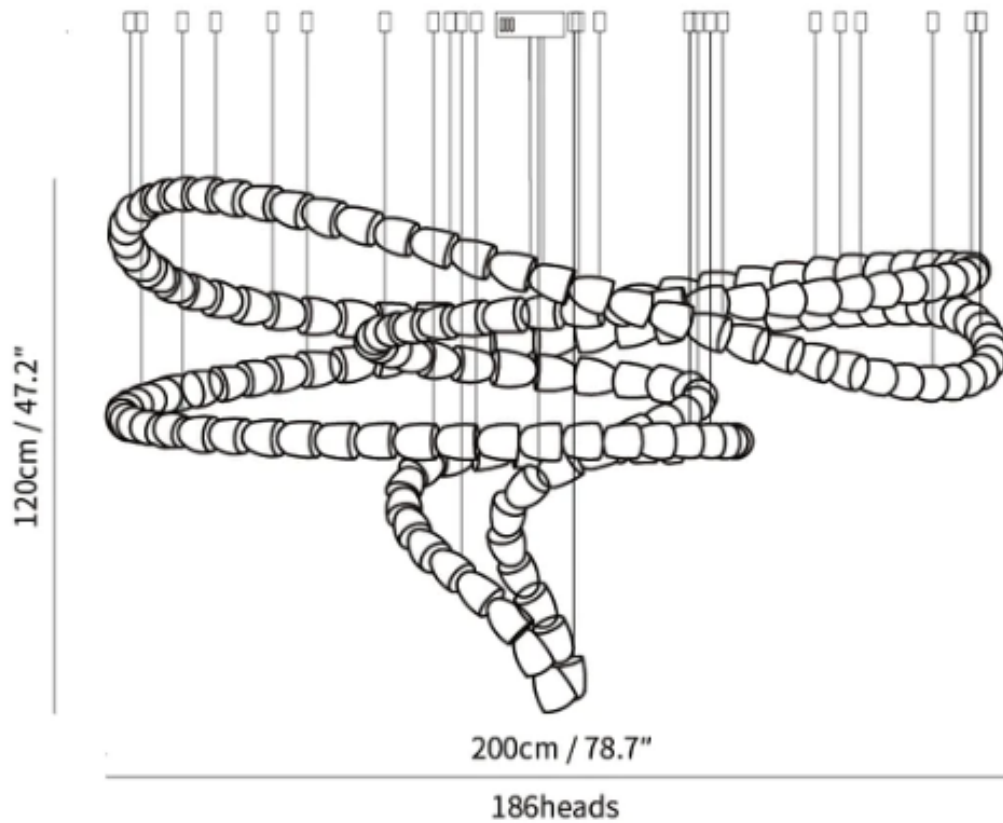

SPECIFICATION SHEET

Style A

SPECIFICATION DETAILS

*For custom options, consult factory for details

Fixture Dimensions	L 70.9" x H 59"(30heads)
Light source	Integrated LED
Wattage	~ 5W
Voltage	AC 110-240V
Dimming	Not supported
CRI(Ra)	90+ CRI
Mounting	Hardwired.
LED Rated Life	30000 hours
Color Temperature	Warm Light (3000K), Neutral Light (4000K), Cool Light (6000K)
Control method	Compatible with common wall switches(not included)
Finishes	Clear
Shadow Details	Clear
Material	Acrylic, Iron, Metal, Stainless steel.
Wire Length	The standard length of the cord is 59" (150 cm), the length is adjustable.

SPECIFICATION SHEET

Style B

SPECIFICATION DETAILS

*For custom options, consult factory for details

Fixture Dimensions	L 78.7" x H 47.2"(186heads)
Light source	Integrated LED
Wattage	~ 5W
Voltage	AC 110-240V
Dimming	Not supported
CRI(Ra)	90+ CRI
Mounting	Hardwired.
LED Rated Life	30000 hours
Color Temperature	Warm Light (3000K), Neutral Light (4000K), Cool Light (6000K)
Control method	Compatible with common wall switches(not included)
Finishes	Clear
Shadow Details	Clear
Material	Acrylic, Iron, Metal, Stainless steel.
Wire Length	The standard length of the cord is 59" (150 cm), the length is adjustable.

SPECIFICATION SHEET

Style C

SPECIFICATION DETAILS

*For custom options, consult factory for details

Fixture Dimensions	L 70.9" x H 22" (100heads)
Light source	Integrated LED
Wattage	~ 5W
Voltage	AC 110-240V
Dimming	Not supported
CRI(Ra)	90+ CRI
Mounting	Hardwired.
LED Rated Life	30000 hours
Color Temperature	Warm Light (3000K), Neutral Light (4000K), Cool Light (6000K)
Control method	Compatible with common wall switches(not included)
Finishes	Clear
Shadow Details	Clear
Material	Acrylic, Iron, Metal, Stainless steel.
Wire Length	The standard length of the cord is 59" (150 cm), the length is adjustable.