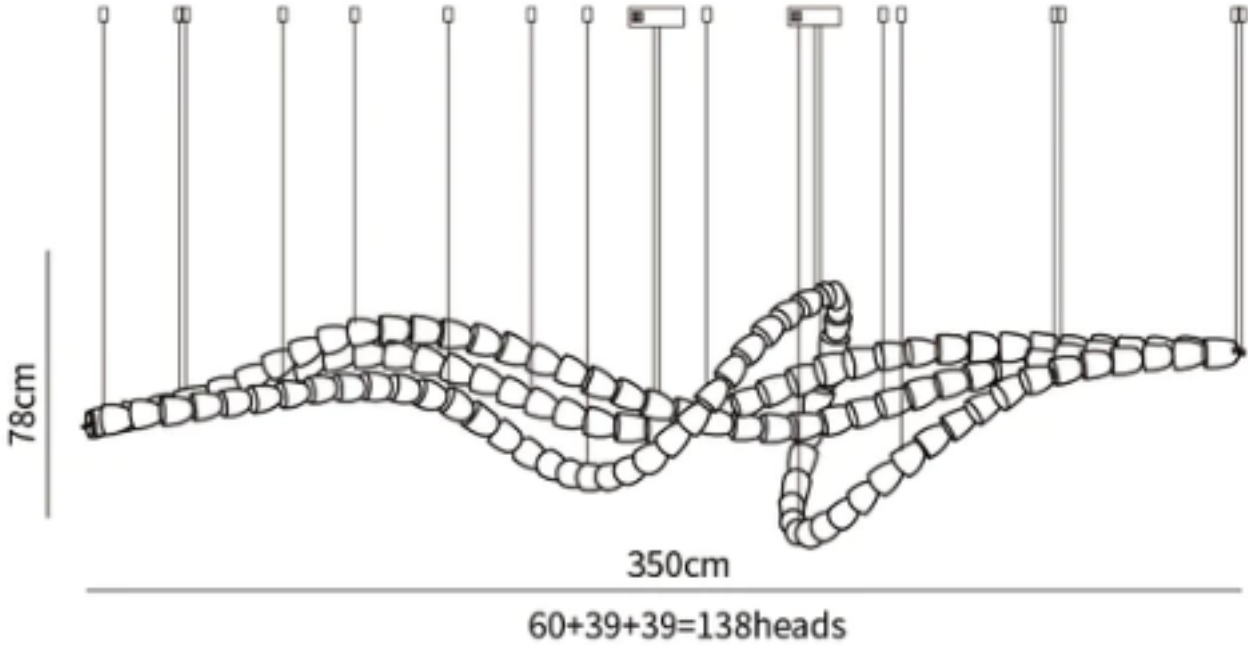

SPECIFICATION SHEET

Style B

SPECIFICATION DETAILS

*For custom options, consult factory for details

Fixture Dimensions	L 78.7" x H 47.2"(186heads)
Light source	Integrated LED
Wattage	~ 5W
Voltage	AC 110-240V
Dimming	Not supported
CRI(Ra)	90+ CRI
Mounting	Hardwired.
LED Rated Life	30000 hours
Color Temperature	Warm Light (3000K), Neutral Light (4000K), Cool Light (6000K)
Control method	Compatible with common wall switches(not included)
Finishes	Clear
Shadow Details	Clear
Material	Acrylic, Iron, Metal, Stainless steel.
Wire Length	The standard length of the cord is 59" (150 cm), the length is adjustable.

SPECIFICATION SHEET

Style C

SPECIFICATION DETAILS

*For custom options, consult factory for details

Fixture Dimensions	L 70.9" x H 22" (100heads)
Light source	Integrated LED
Wattage	~ 5W
Voltage	AC 110-240V
Dimming	Not supported
CRI(Ra)	90+ CRI
Mounting	Hardwired.
LED Rated Life	30000 hours
Color Temperature	Warm Light (3000K), Neutral Light (4000K), Cool Light (6000K)
Control method	Compatible with common wall switches(not included)
Finishes	Clear
Shadow Details	Clear
Material	Acrylic, Iron, Metal, Stainless steel.
Wire Length	The standard length of the cord is 59" (150 cm), the length is adjustable.

SPECIFICATION SHEET

Style D

SPECIFICATION DETAILS

*For custom options, consult factory for details

Fixture Dimensions	L 137.8" x H 30.7" (138heads)
Light source	Integrated LED
Wattage	~ 5W
Voltage	AC 110-240V
Dimming	Not supported
CRI(Ra)	90+ CRI
Mounting	Hardwired.
LED Rated Life	30000 hours
Color Temperature	Warm Light (3000K), Neutral Light (4000K), Cool Light (6000K)
Control method	Compatible with common wall switches(not included)
Finishes	Clear
Shadow Details	Clear
Material	Acrylic, Iron, Metal, Stainless steel.
Wire Length	The standard length of the cord is 59" (150 cm), the length is adjustable.