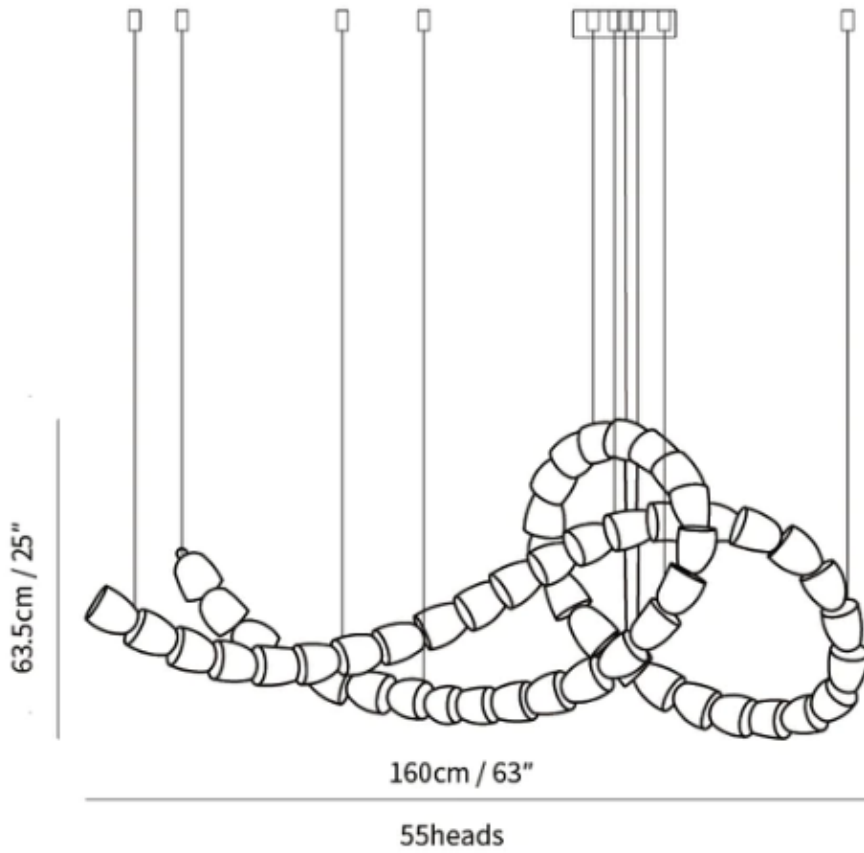

SPECIFICATION SHEET

Style F

SPECIFICATION DETAILS

*For custom options, consult factory for details

Fixture Dimensions	L 78.7" x H 110.2" (98heads)
Light source	Integrated LED
Wattage	~ 5W
Voltage	AC 110-240V
Dimming	Not supported
CRI(Ra)	90+ CRI
Mounting	Hardwired.
LED Rated Life	30000 hours
Color Temperature	Warm Light (3000K), Neutral Light (4000K), Cool Light (6000K)
Control method	Compatible with common wall switches(not included)
Finishes	Clear
Shadow Details	Clear
Material	Acrylic, Iron, Metal, Stainless steel.
Wire Length	NO

SPECIFICATION SHEET

Style G

SPECIFICATION DETAILS

*For custom options, consult factory for details

Fixture Dimensions	L 59" x H 177.2" (249heads)
Light source	Integrated LED
Wattage	~ 5W
Voltage	AC 110-240V
Dimming	Not supported
CRI(Ra)	90+ CRI
Mounting	Hardwired.
LED Rated Life	30000 hours
Color Temperature	Warm Light (3000K), Neutral Light (4000K), Cool Light (6000K)
Control method	Compatible with common wall switches(not included)
Finishes	Clear
Shadow Details	Clear
Material	Acrylic, Iron, Metal, Stainless steel.
Wire Length	NO

SPECIFICATION SHEET

Style H

SPECIFICATION DETAILS

*For custom options, consult factory for details

Fixture Dimensions	L 63" x H 25" (55heads)
Light source	Integrated LED
Wattage	~ 5W
Voltage	AC 110-240V
Dimming	Not supported
CRI(Ra)	90+ CRI
Mounting	Hardwired.
LED Rated Life	30000 hours
Color Temperature	Warm Light (3000K), Neutral Light (4000K), Cool Light (6000K)
Control method	Compatible with common wall switches(not included)
Finishes	Clear
Shadow Details	Clear
Material	Acrylic, Iron, Metal, Stainless steel.
Wire Length	The standard length of the cord is 59" (150 cm), the length is adjustable.