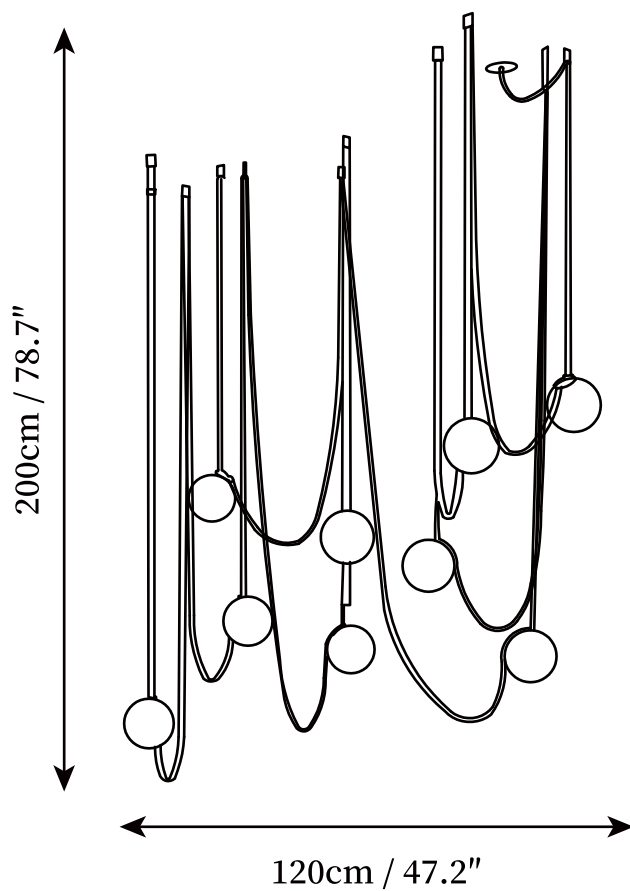

SPECIFICATION SHEET

SPECIFICATION DETAILS

*For custom options, consult factory for details

Fixture Dimensions	D 47.2" x H 78.7"
Light source	G9 or E12 (bulb not included).
Wattage	MAX 40W incandescent bulb or LED equivalent.
Voltage	AC 110-240V
Mounting	Hardwired.
Dimming	Compatible with dimmable bulbs (bulb not included)
Control method	Compatible with common wall switches (not included)
Finishes	Red Canvas, Orange Leather.
Shade Details	White.
Material	Leather/Canvas, Iron, Glass