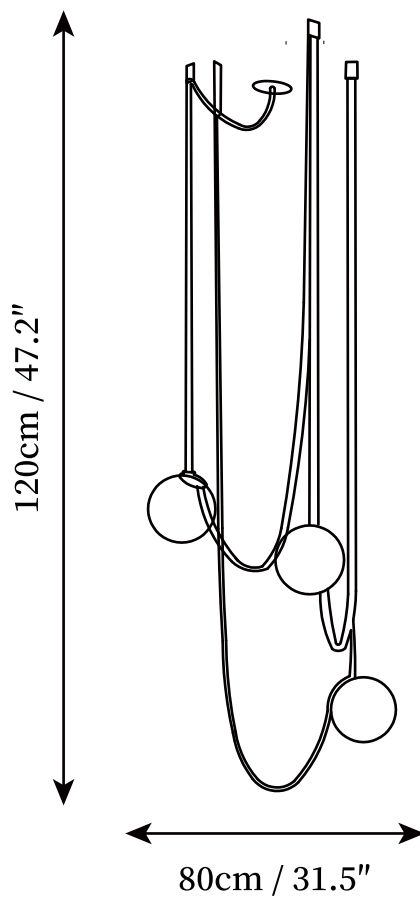

## SPECIFICATION DETAILS

\*For custom options, consult factory for details

|                           |  |
|---------------------------|--|
| <b>Fixture Dimensions</b> | D 31.5" x H 47.2"                                  |
| <b>Light source</b>       | G9 or E12 (bulb not included).                     |
| <b>Wattage</b>            | MAX 40W incandescent bulb or LED equivalent.       |
| <b>Voltage</b>            | AC 110-240V  |
| <b>Mounting</b>           | Hardwired.   |
| <b>Dimming</b>            | Compatible with dimmable bulbs (bulb not included) |
| <b>Control method</b>     | Compatible with common wall switches(not included) |
| <b>Finishes</b>           | Red Canvas, Orange Leather.                        |
| <b>Shade Details</b>      | White.   |
| <b>Material</b>           | Leather/Canvas, Iron, Glass                        |

## SPECIFICATION DETAILS

\*For custom options, consult factory for details

|                           |  |
|---------------------------|--|
| <b>Fixture Dimensions</b> | D 39.4" x H 59"                                    |
| <b>Light source</b>       | G9 or E12 (bulb not included).                     |
| <b>Wattage</b>            | MAX 40W incandescent bulb or LED equivalent.       |
| <b>Voltage</b>            | AC 110-240V  |
| <b>Mounting</b>           | Hardwired.   |
| <b>Dimming</b>            | Compatible with dimmable bulbs (bulb not included) |
| <b>Control method</b>     | Compatible with common wall switches(not included) |
| <b>Finishes</b>           | Red Canvas, Orange Leather.                        |
| <b>Shade Details</b>      | White.   |
| <b>Material</b>           | Leather/Canvas, Iron, Glass                        |