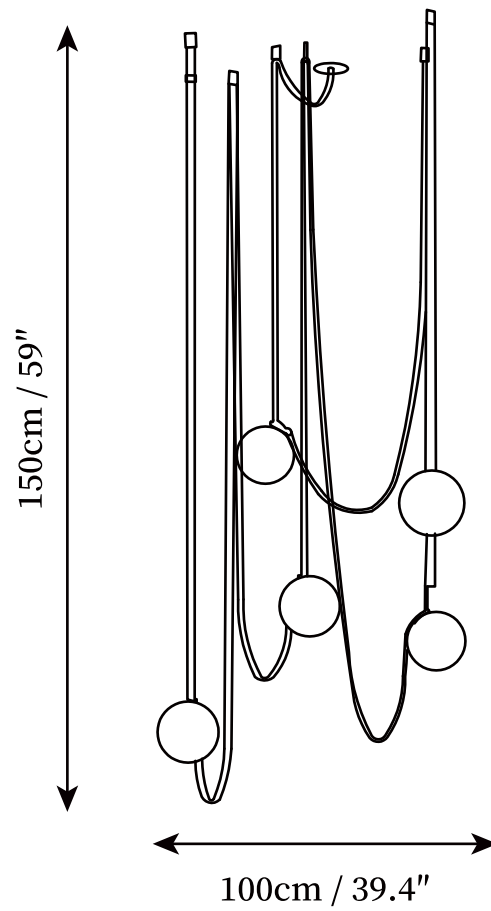

## SPECIFICATION DETAILS

\*For custom options, consult factory for details

|                           |  |
|---------------------------|--|
| <b>Fixture Dimensions</b> | D 31.5" x H 47.2"                                  |
| <b>Light source</b>       | G9 or E12 (bulb not included).                     |
| <b>Wattage</b>            | MAX 40W incandescent bulb or LED equivalent.       |
| <b>Voltage</b>            | AC 110-240V  |
| <b>Mounting</b>           | Hardwired.   |
| <b>Dimming</b>            | Compatible with dimmable bulbs (bulb not included) |
| <b>Control method</b>     | Compatible with common wall switches(not included) |
| <b>Finishes</b>           | Red Canvas, Orange Leather.                        |
| <b>Shade Details</b>      | White.   |
| <b>Material</b>           | Leather/Canvas, Iron, Glass                        |

## SPECIFICATION DETAILS

\*For custom options, consult factory for details

|                           |  |
|---------------------------|--|
| <b>Fixture Dimensions</b> | D 39.4" x H 59"                                    |
| <b>Light source</b>       | G9 or E12 (bulb not included).                     |
| <b>Wattage</b>            | MAX 40W incandescent bulb or LED equivalent.       |
| <b>Voltage</b>            | AC 110-240V  |
| <b>Mounting</b>           | Hardwired.   |
| <b>Dimming</b>            | Compatible with dimmable bulbs (bulb not included) |
| <b>Control method</b>     | Compatible with common wall switches(not included) |
| <b>Finishes</b>           | Red Canvas, Orange Leather.                        |
| <b>Shade Details</b>      | White.   |
| <b>Material</b>           | Leather/Canvas, Iron, Glass                        |