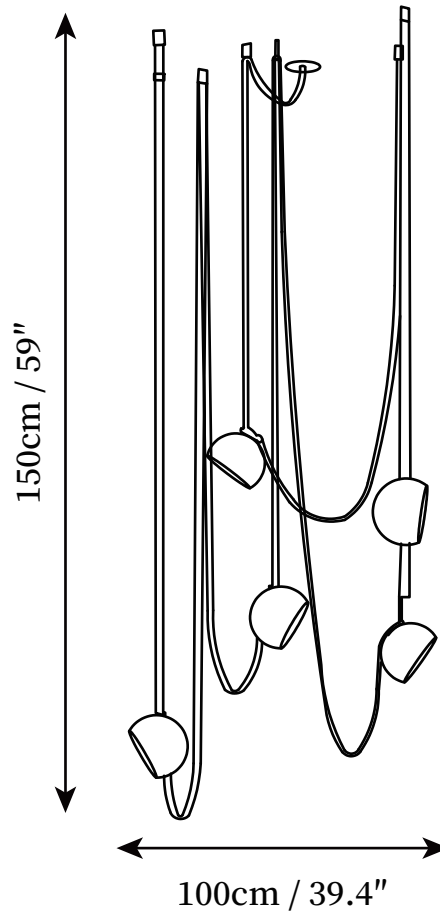

SPECIFICATION SHEET

SPECIFICATION DETAILS

*For custom options, consult factory for details

Fixture Dimensions	D 47.2" x H 31.5"
Light source	Integrated LED
Wattage	12W (single head)
Voltage	AC 110-240V
Color Temperature	3000k
CRI(Ra)	80CRI
Mounting	Ceiling
Driver Required	Yes
Optional Color Temps	Warm White (3000K), Cool White (6000K), Daylight (4000K)
LED Rated Life	30000hours
Dimming	Dimming is not supported
Finishes	Orange
Shade Details	Orange, Black
Material	Polyester, Iron, Metal
Wire Length	No
Wire Type	No

SPECIFICATION SHEET

SPECIFICATION DETAILS

*For custom options, consult factory for details

Fixture Dimensions	D 31.5" x H 47.2"
Light source	Integrated LED
Wattage	12W (single head)
Voltage	AC 110-240V
Color Temperature	3000k
CRI(Ra)	80CRI
Mounting	Ceiling
Driver Required	Yes
Optional Color Temps	Warm White (3000K), Cool White (6000K), Daylight (4000K)
LED Rated Life	30000hours
Dimming	Dimming is not supported
Finishes	Orange
Shade Details	Orange, Black
Material	Polyester, Iron, Metal
Wire Length	No
Wire Type	No

SPECIFICATION SHEET

SPECIFICATION DETAILS

*For custom options, consult factory for details

Fixture Dimensions	D 39.4" x H 59"
Light source	Integrated LED
Wattage	12W (single head)
Voltage	AC 110-240V
Color Temperature	3000k
CRI(Ra)	80CRI
Mounting	Ceiling
Driver Required	Yes
Optional Color Temps	Warm White (3000K), Cool White (6000K), Daylight (4000K)
LED Rated Life	30000hours
Dimming	Dimming is not supported
Finishes	Orange
Shade Details	Orange, Black
Material	Polyester, Iron, Metal
Wire Length	No
Wire Type	No