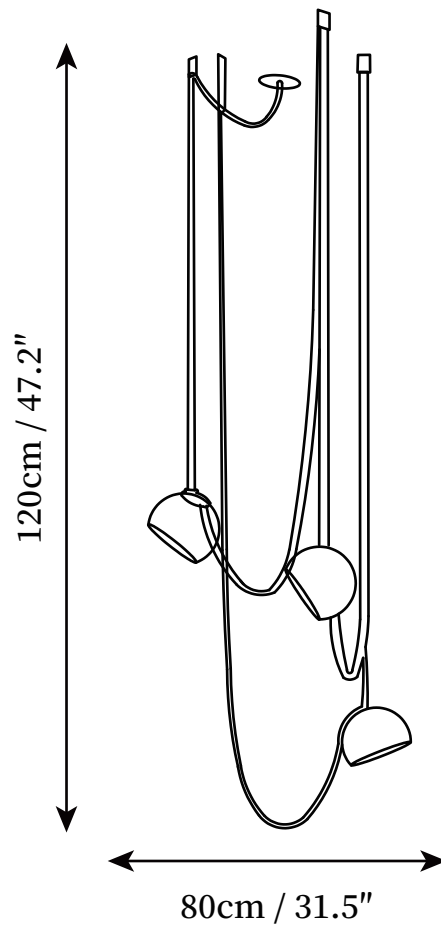

SPECIFICATION SHEET

SPECIFICATION DETAILS

*For custom options, consult factory for details

Fixture Dimensions	D 47.2" x H 31.5"
Light source	Integrated LED
Wattage	12W (single head)
Voltage	AC 110-240V
Color Temperature	3000k
CRI(Ra)	80CRI
Mounting	Ceiling
Driver Required	Yes
Optional Color Temps	Warm White (3000K), Cool White (6000K), Daylight (4000K)
LED Rated Life	30000hours
Dimming	Dimming is not supported
Finishes	Orange
Shade Details	Orange, Black
Material	Polyester, Iron, Metal
Wire Length	No
Wire Type	No

SPECIFICATION SHEET

SPECIFICATION DETAILS

*For custom options, consult factory for details

Fixture Dimensions	D 31.5" x H 47.2"
Light source	Integrated LED
Wattage	12W (single head)
Voltage	AC 110-240V
Color Temperature	3000k
CRI(Ra)	80CRI
Mounting	Ceiling
Driver Required	Yes
Optional Color Temps	Warm White (3000K), Cool White (6000K), Daylight (4000K)
LED Rated Life	30000hours
Dimming	Dimming is not supported
Finishes	Orange
Shade Details	Orange, Black
Material	Polyester, Iron, Metal
Wire Length	No
Wire Type	No

SPECIFICATION SHEET

SPECIFICATION DETAILS

*For custom options, consult factory for details

Fixture Dimensions	D 39.4" x H 59"
Light source	Integrated LED
Wattage	12W (single head)
Voltage	AC 110-240V
Color Temperature	3000k
CRI(Ra)	80CRI
Mounting	Ceiling
Driver Required	Yes
Optional Color Temps	Warm White (3000K), Cool White (6000K), Daylight (4000K)
LED Rated Life	30000hours
Dimming	Dimming is not supported
Finishes	Orange
Shade Details	Orange, Black
Material	Polyester, Iron, Metal
Wire Length	No
Wire Type	No