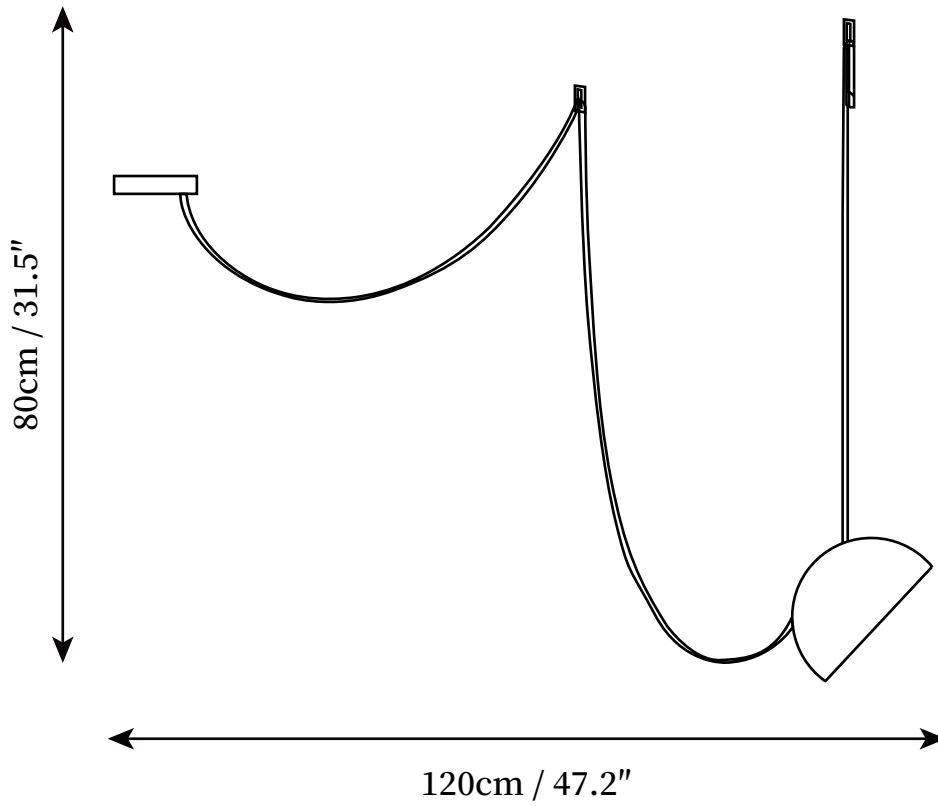

SPECIFICATION SHEET

SPECIFICATION DETAILS

*For custom options, consult factory for details

Fixture Dimensions	D 47.2" x H 31.5"
Light source	Integrated LED
Wattage	12W (single head)
Voltage	AC 110-240V
Color Temperature	3000k
CRI(Ra)	80CRI
Mounting	Ceiling
Driver Required	Yes
Optional Color Temps	Warm White (3000K), Cool White (6000K), Daylight (4000K)
LED Rated Life	30000hours
Dimming	Dimming is not supported
Finishes	Orange
Shade Details	Orange, Black
Material	Polyester, Iron, Metal
Wire Length	No
Wire Type	No

SPECIFICATION SHEET

SPECIFICATION DETAILS

*For custom options, consult factory for details

Fixture Dimensions	D 31.5" x H 47.2"
Light source	Integrated LED
Wattage	12W (single head)
Voltage	AC 110-240V
Color Temperature	3000k
CRI(Ra)	80CRI
Mounting	Ceiling
Driver Required	Yes
Optional Color Temps	Warm White (3000K), Cool White (6000K), Daylight (4000K)
LED Rated Life	30000hours
Dimming	Dimming is not supported
Finishes	Orange
Shade Details	Orange, Black
Material	Polyester, Iron, Metal
Wire Length	No
Wire Type	No

SPECIFICATION SHEET

SPECIFICATION DETAILS

*For custom options, consult factory for details

Fixture Dimensions	D 39.4" x H 59"
Light source	Integrated LED
Wattage	12W (single head)
Voltage	AC 110-240V
Color Temperature	3000k
CRI(Ra)	80CRI
Mounting	Ceiling
Driver Required	Yes
Optional Color Temps	Warm White (3000K), Cool White (6000K), Daylight (4000K)
LED Rated Life	30000hours
Dimming	Dimming is not supported
Finishes	Orange
Shade Details	Orange, Black
Material	Polyester, Iron, Metal
Wire Length	No
Wire Type	No