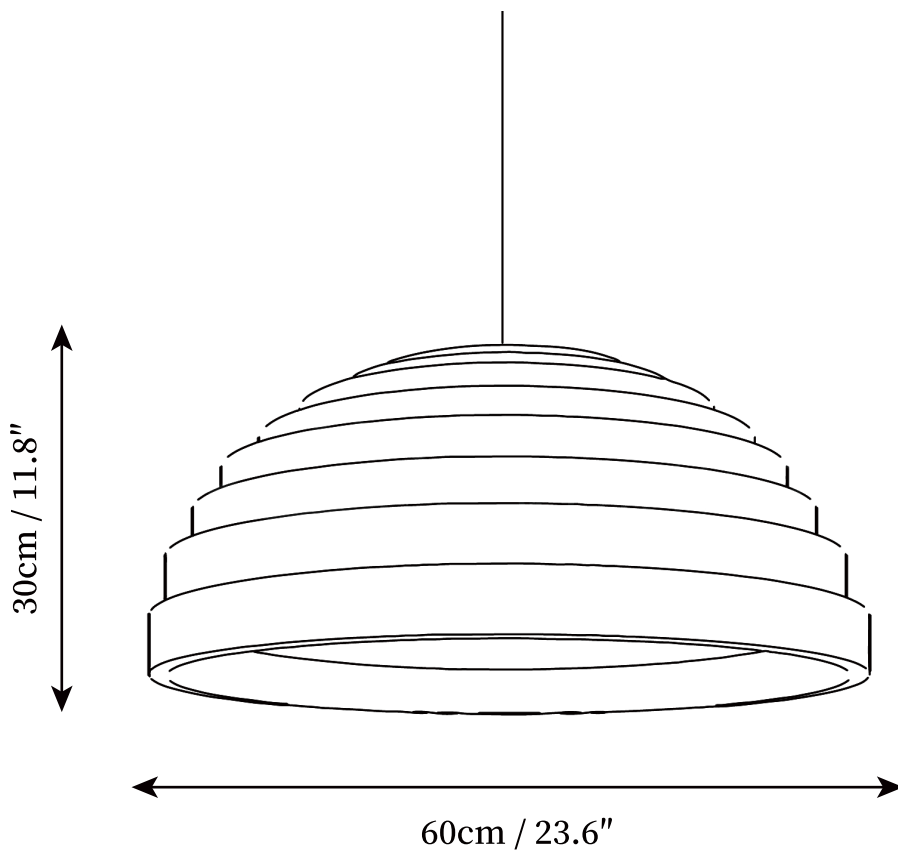

SPECIFICATION SHEET

SPECIFICATION DETAILS

*For custom options, consult factory for details

Fixture Dimensions	D 15.7" x H 7.9"
Light source	E26 or E27 (bulb not included)
Wattage	MAX 40W incandescent bulb or LED equivalent.
Voltage	AC 110-240V
Mounting	Hardwired.
Dimming	Compatible with dimmable bulbs (bulb not included)
Control method	Compatible with common wall switches (not included)
Finishes	White
Shade Details	White.
Material	Resin.
Wire Length	The standard length of the suspended wire is 59 "(150 cm) and the length is adjustable.

SPECIFICATION SHEET

SPECIFICATION DETAILS

*For custom options, consult factory for details

Fixture Dimensions	D 23.6" x H 11.8"
Light source	E26 or E27 (bulb not included)
Wattage	MAX 40W incandescent bulb or LED equivalent.
Voltage	AC 110-240V
Mounting	Hardwired.
Dimming	Compatible with dimmable bulbs (bulb not included)
Control method	Compatible with common wall switches (not included)
Finishes	White
Shade Details	White.
Material	Resin.
Wire Length	The standard length of the suspended wire is 59 "(150 cm) and the length is adjustable.