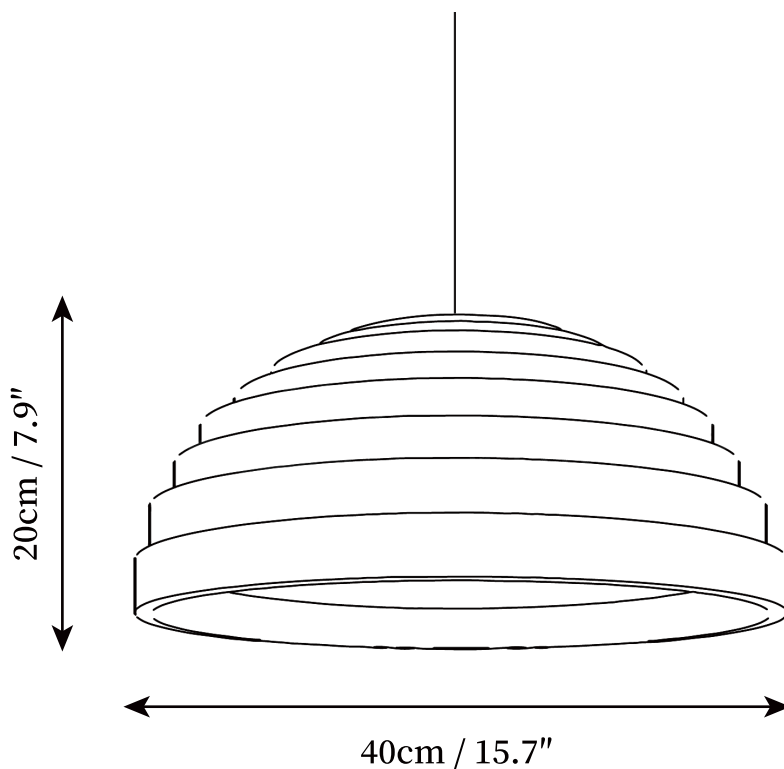

SPECIFICATION SHEET

SPECIFICATION DETAILS

*For custom options, consult factory for details

Fixture Dimensions	D 15.7" x H 7.9"
Light source	E26 or E27 (bulb not included)
Wattage	MAX 40W incandescent bulb or LED equivalent.
Voltage	AC 110-240V
Mounting	Hardwired.
Dimming	Compatible with dimmable bulbs (bulb not included)
Control method	Compatible with common wall switches (not included)
Finishes	White
Shade Details	White.
Material	Resin.
Wire Length	The standard length of the suspended wire is 59 "(150 cm) and the length is adjustable.

SPECIFICATION SHEET

SPECIFICATION DETAILS

*For custom options, consult factory for details

Fixture Dimensions	D 23.6" x H 11.8"
Light source	E26 or E27 (bulb not included)
Wattage	MAX 40W incandescent bulb or LED equivalent.
Voltage	AC 110-240V
Mounting	Hardwired.
Dimming	Compatible with dimmable bulbs (bulb not included)
Control method	Compatible with common wall switches (not included)
Finishes	White
Shade Details	White.
Material	Resin.
Wire Length	The standard length of the suspended wire is 59 "(150 cm) and the length is adjustable.