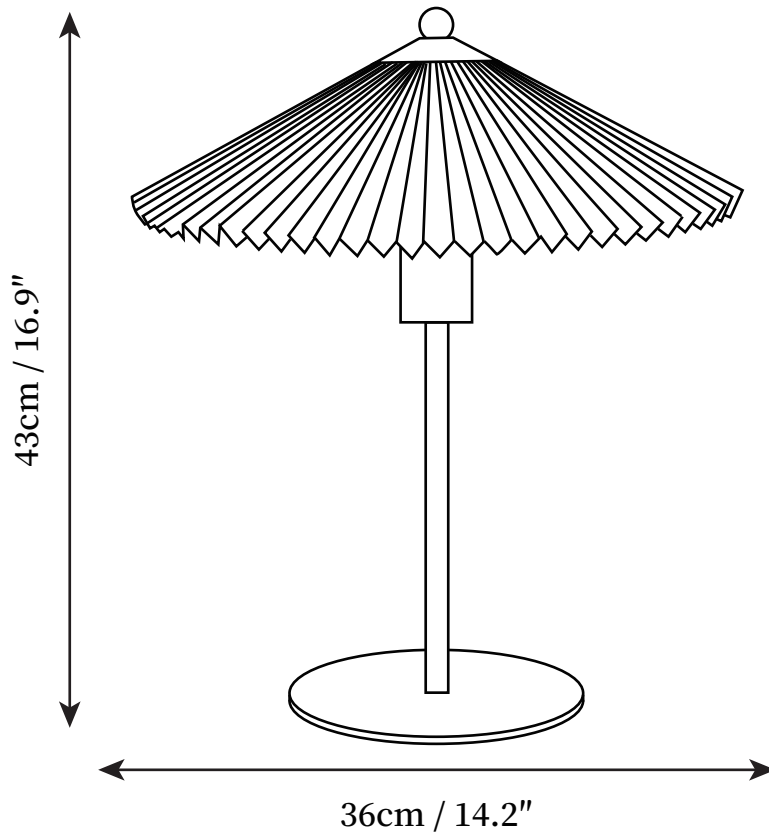

## SPECIFICATION DETAILS

\*For custom options, consult factory for details

<b>Fixture Dimensions</b>	D 14.2" x H 16.9"
<b>Light source</b>	E27
<b>Wattage</b>	Max 40W
<b>Voltage</b>	AC 110-240V
<b>Color Temperature</b>	Based on the purchase of light bulbs
<b>CRI(Ra)</b>	80CRI
<b>Mounting</b>	Table
<b>Driver Required</b>	NO
<b>Optional Color Temps</b>	Buy bulbs as needed
<b>LED Rated Life</b>	Based on bulb life (we do not supply bulbs)
<b>Dimming</b>	Dimming is not supported
<b>Finishes</b>	Gold
<b>Shade Details</b>	Beige
<b>Material</b>	Iron, Metal, Fabric
<b>Wire Length</b>	59"
<b>Wire Type</b>	Wire with switch plug