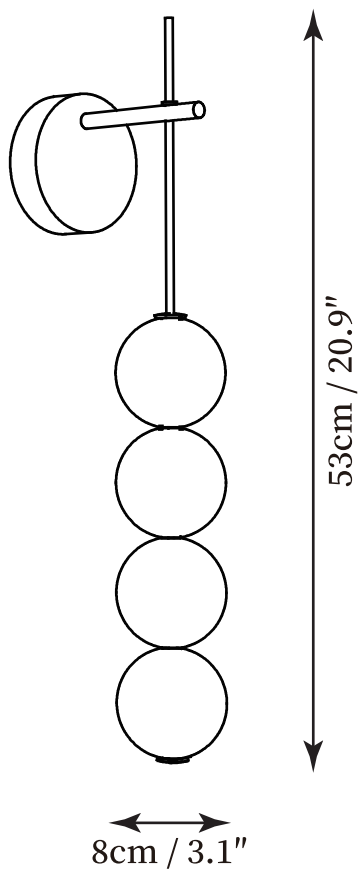

SPECIFICATION SHEET

SPECIFICATION DETAILS

*For custom options, consult factory for details

Fixture Dimensions	D 3.1" x H 20.9"
Light source	Integrated LED
Wattage	~10 W
Voltage	AC 110-240V
Color Temperature	3000k
CRI(Ra)	80CRI
Mounting	Wall
Driver Required	Yes
Optional Color Temps	Warm White (3000K), Cool White (6000K), Daylight (4000K)
LED Rated Life	30000 hours
Dimming	Dimming is not supported
Finishes	Gold
Glass Details	White
Material	Iron, Metal, Acrylic