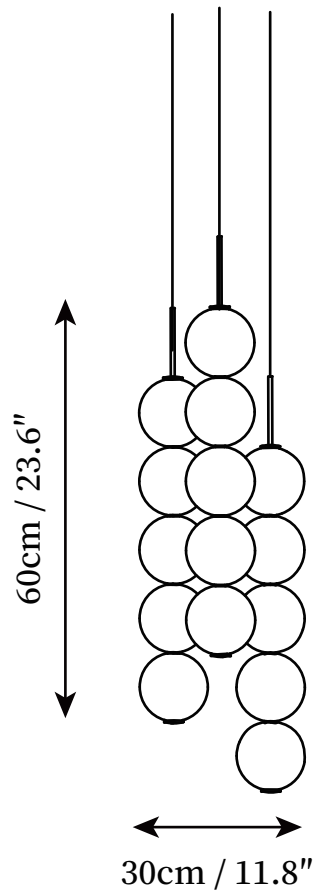

SPECIFICATION SHEET

SPECIFICATION DETAILS

*For custom options, consult factory for details

Fixture Dimensions	D 3.9" x H 23.6"
Light source	Integrated LED
Wattage	~ 10W
Voltage	AC 110-240V
Color Temperature	3000k
CRI(Ra)	80CRI
Mounting	Ceiling
Driver Required	Yes
Optional Color Temps	Warm White (3000K), Cool White (6000K), Daylight (4000K)
LED Rated Life	30000 hours
Dimming	Dimming is not supported
Finishes	Gold
Glass Details	White
Material	Iron, Metal, Glass
Wire Length	59"
Wire Type	Black Coaxial Wire

SPECIFICATION SHEET

SPECIFICATION DETAILS

*For custom options, consult factory for details

Fixture Dimensions	D 11.8" x H 23.6"
Light source	Integrated LED
Wattage	~ 10W
Voltage	AC 110-240V
Color Temperature	3000k
CRI(Ra)	80CRI
Mounting	Ceiling
Driver Required	Yes
Optional Color Temps	Warm White (3000K), Cool White (6000K), Daylight (4000K)
LED Rated Life	30000 hours
Dimming	Dimming is not supported
Finishes	Gold
Glass Details	White
Material	Iron, Metal, Glass
Wire Length	59"
Wire Type	Black Coaxial Wire