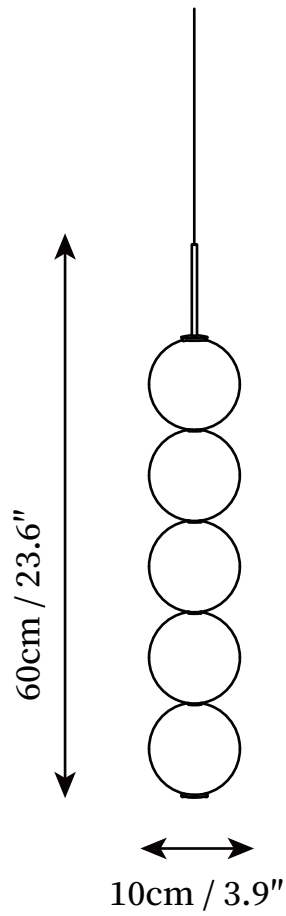

SPECIFICATION SHEET

SPECIFICATION DETAILS

*For custom options, consult factory for details

Fixture Dimensions	D 3.9" x H 23.6"
Light source	Integrated LED
Wattage	~ 10W
Voltage	AC 110-240V
Color Temperature	3000k
CRI(Ra)	80CRI
Mounting	Ceiling
Driver Required	Yes
Optional Color Temps	Warm White (3000K), Cool White (6000K), Daylight (4000K)
LED Rated Life	30000 hours
Dimming	Dimming is not supported
Finishes	Gold
Glass Details	White
Material	Iron, Metal, Glass
Wire Length	59"
Wire Type	Black Coaxial Wire

SPECIFICATION SHEET

SPECIFICATION DETAILS

*For custom options, consult factory for details

Fixture Dimensions	D 11.8" x H 23.6"
Light source	Integrated LED
Wattage	~ 10W
Voltage	AC 110-240V
Color Temperature	3000k
CRI(Ra)	80CRI
Mounting	Ceiling
Driver Required	Yes
Optional Color Temps	Warm White (3000K), Cool White (6000K), Daylight (4000K)
LED Rated Life	30000 hours
Dimming	Dimming is not supported
Finishes	Gold
Glass Details	White
Material	Iron, Metal, Glass
Wire Length	59"
Wire Type	Black Coaxial Wire