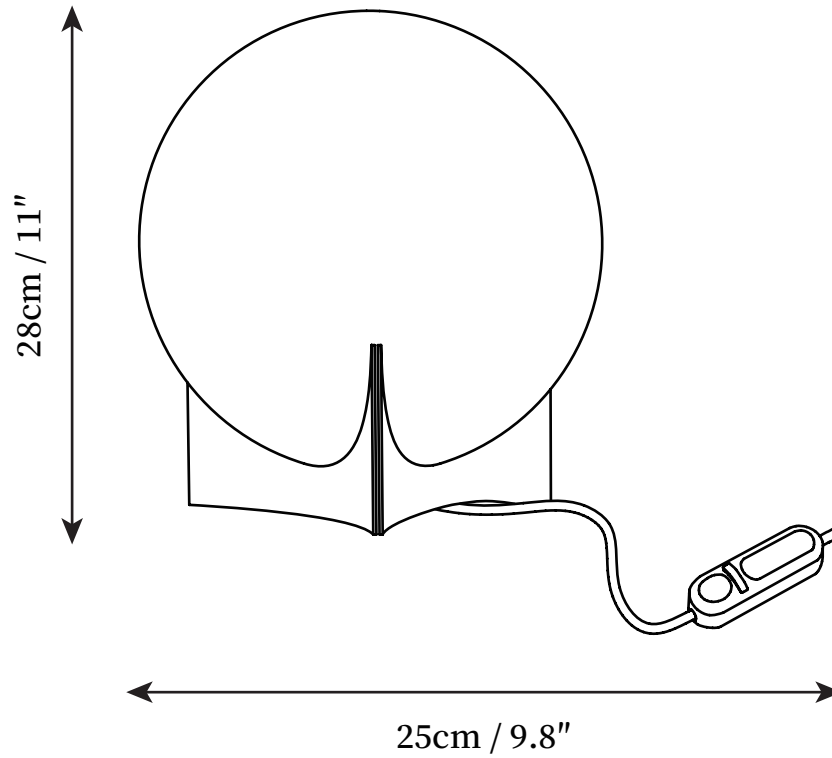

SPECIFICATION SHEET

SPECIFICATION DETAILS

*For custom options, consult factory for details

Fixture Dimensions	D 9.8" x H 11"
Light source	E27
Wattage	Max 40W
Voltage	AC 110-240V
Color Temperature	Based on the purchase of light bulbs
CRI(Ra)	80CRI
Mounting	Table
Driver Required	NO
Optional Color Temps	Buy bulbs as needed
LED Rated Life	Based on bulb life (we do not supply bulbs)
Dimming	Dimming is not supported
Finishes	Gold, Black
Shade Details	White
Material	Metal, Iron, Glass
Wire Length	59"
Wire Type	Wire with switch plug