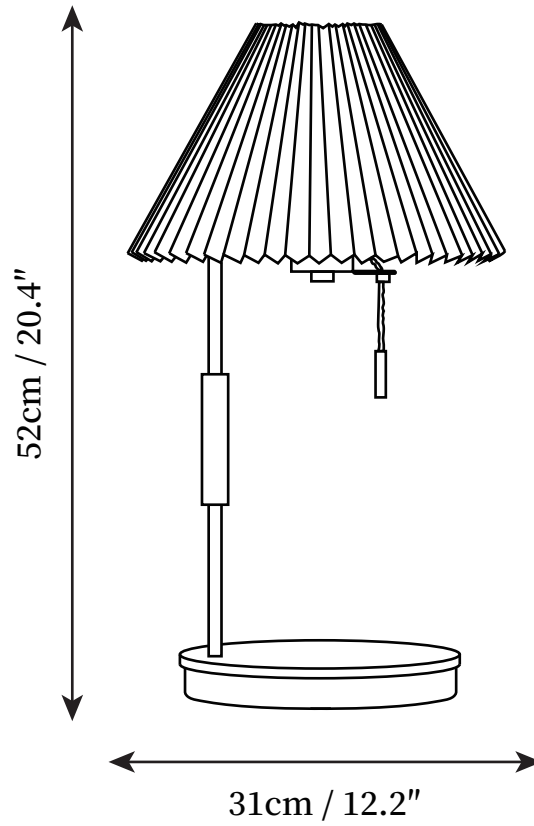

## SPECIFICATION DETAILS

\*For custom options, consult factory for details

	D 12.2" x H 20.4"
<b>Light source</b>	E27
<b>Wattage</b>	Max 40W
<b>Voltage</b>	AC 110-240V
<b>Color Temperature</b>	Based on the purchase of light bulbs
<b>CRI(Ra)</b>	80CRI
<b>Mounting</b>	Table
<b>Driver Required</b>	NO
<b>Optional Color Temps</b>	Buy bulbs as needed
<b>LED Rated Life</b>	Based on bulb life (we do not supply bulbs)
<b>Dimming</b>	Dimming is not supported
<b>Finishes</b>	Walnut, Wood color
<b>Shade Details</b>	White, Grey
<b>Material</b>	Ash, walnut, Linen, Iron, Metal
<b>Wire Length</b>	59"
<b>Wire Type</b>	Wire with switch plug