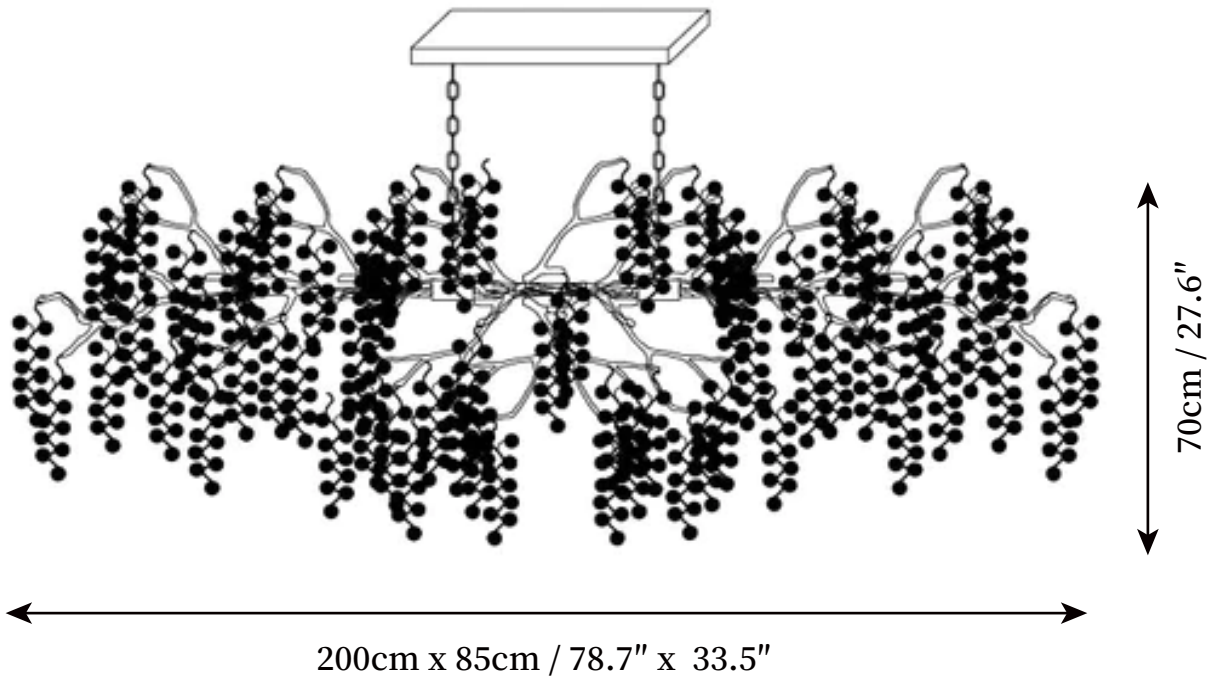

SPECIFICATION SHEET

SPECIFICATION DETAILS

*For custom options, consult factory for details

Fixture Dimensions	D 33.5" x H 27.6"
Light source	E12 (bulb not included)
Wattage	MAX 15W incandescent bulb or LED equivalent.
Voltage	AC 110-240V
Mounting	Hardwired.
Dimming	Compatible with dimmable bulbs (bulb not included)
Control method	Compatible with common wall switches (not included)
Finishes	Brass, Chrome
Shade Details	Clear
Material	Brass, Glass
Hanging Length	Chain lengths range between 19.7", the length can be specified according to needs

SPECIFICATION SHEET

SPECIFICATION DETAILS

*For custom options, consult factory for details

Fixture Dimensions	L 59.1" x W 26.8" x H 27.6"
Light source	E12 (bulb not included)
Wattage	MAX 15W incandescent bulb or LED equivalent.
Voltage	AC 110-240V
Mounting	Hardwired.
Dimming	Compatible with dimmable bulbs (bulb not included)
Control method	Compatible with common wall switches (not included)
Finishes	Brass, Chrome
Shade Details	Clear
Material	Brass, Glass
Hanging Length	Chain lengths range between 19.7", the length can be specified according to needs

SPECIFICATION SHEET

SPECIFICATION DETAILS

*For custom options, consult factory for details

Fixture Dimensions	L 78.7" x W 33.5" x H 27.6"
Light source	E12 (bulb not included)
Wattage	MAX 15W incandescent bulb or LED equivalent.
Voltage	AC 110-240V
Mounting	Hardwired.
Dimming	Compatible with dimmable bulbs (bulb not included)
Control method	Compatible with common wall switches (not included)
Finishes	Brass, Chrome
Shade Details	Clear
Material	Brass, Glass
Hanging Length	Chain lengths range between 19.7", the length can be specified according to needs