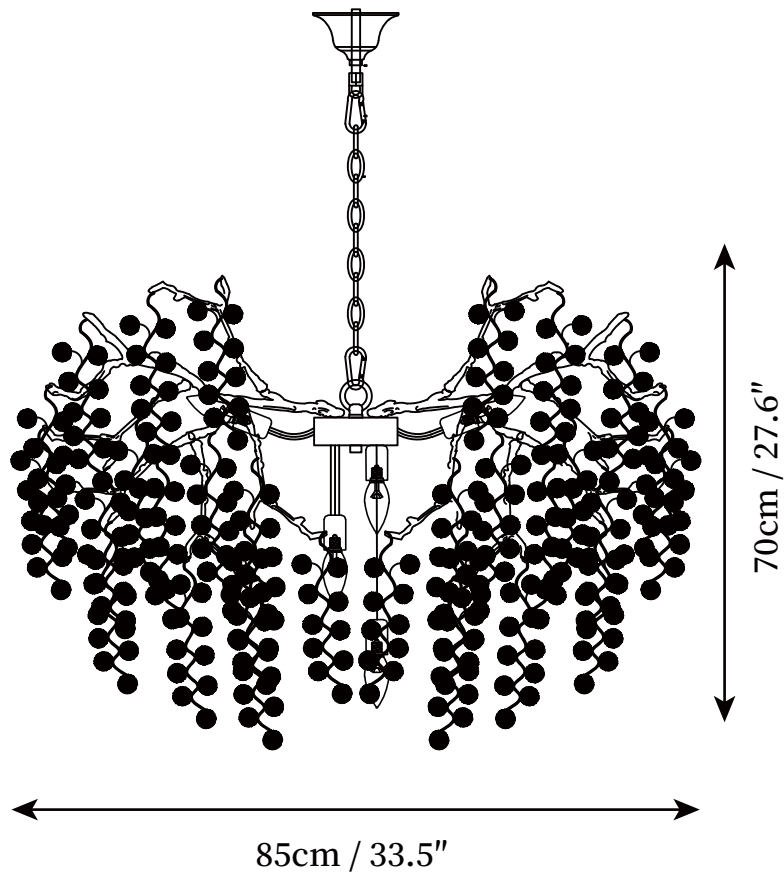

SPECIFICATION SHEET

SPECIFICATION DETAILS

*For custom options, consult factory for details

Fixture Dimensions	D 25.6" x H 25.6"
Light source	E12 (bulb not included)
Wattage	MAX 15W incandescent bulb or LED equivalent.
Voltage	AC 110-240V
Mounting	Hardwired.
Dimming	Compatible with dimmable bulbs (bulb not included)
Control method	Compatible with common wall switches (not included)
Finishes	Brass, Chrome
Shade Details	Clear
Material	Brass, Glass
Hanging Length	Chain lengths range between 19.7", the length can be specified according to needs

SPECIFICATION SHEET

SPECIFICATION DETAILS

*For custom options, consult factory for details

Fixture Dimensions	D 33.5" x H 27.6"
Light source	E12 (bulb not included)
Wattage	MAX 15W incandescent bulb or LED equivalent.
Voltage	AC 110-240V
Mounting	Hardwired.
Dimming	Compatible with dimmable bulbs (bulb not included)
Control method	Compatible with common wall switches (not included)
Finishes	Brass, Chrome
Shade Details	Clear
Material	Brass, Glass
Hanging Length	Chain lengths range between 19.7", the length can be specified according to needs

SPECIFICATION SHEET

SPECIFICATION DETAILS

*For custom options, consult factory for details

Fixture Dimensions	L 59.1" x W 26.8" x H 27.6"
Light source	E12 (bulb not included)
Wattage	MAX 15W incandescent bulb or LED equivalent.
Voltage	AC 110-240V
Mounting	Hardwired.
Dimming	Compatible with dimmable bulbs (bulb not included)
Control method	Compatible with common wall switches (not included)
Finishes	Brass, Chrome
Shade Details	Clear
Material	Brass, Glass
Hanging Length	Chain lengths range between 19.7", the length can be specified according to needs