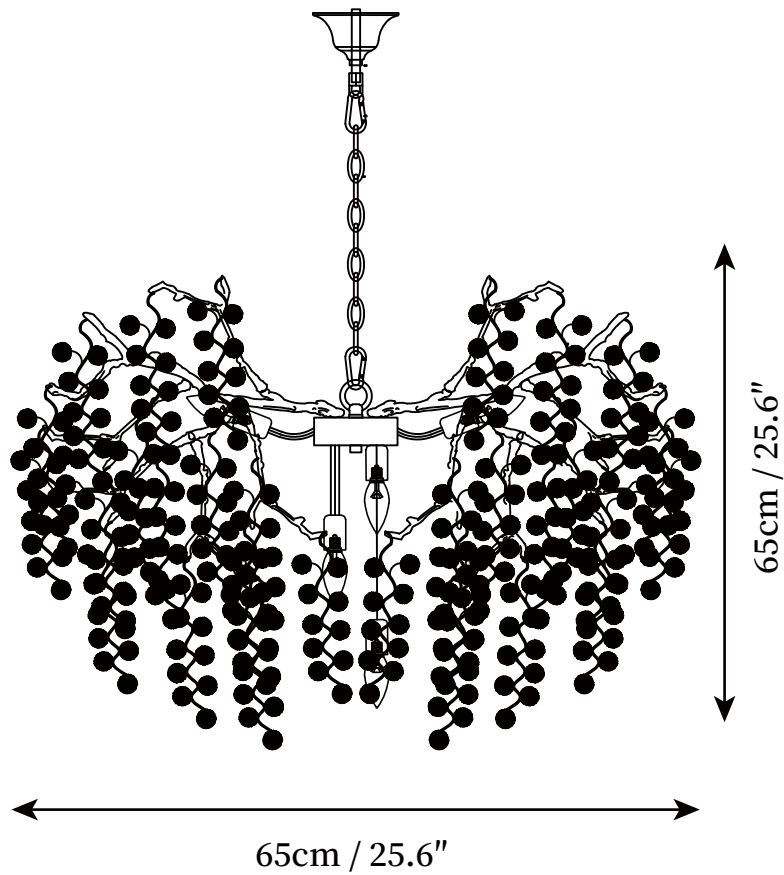

SPECIFICATION SHEET

SPECIFICATION DETAILS

*For custom options, consult factory for details

Fixture Dimensions	D 25.6" x H 25.6"
Light source	E12 (bulb not included)
Wattage	MAX 15W incandescent bulb or LED equivalent.
Voltage	AC 110-240V
Mounting	Hardwired.
Dimming	Compatible with dimmable bulbs (bulb not included)
Control method	Compatible with common wall switches (not included)
Finishes	Brass, Chrome
Shade Details	Clear
Material	Brass, Glass
Hanging Length	Chain lengths range between 19.7", the length can be specified according to needs

SPECIFICATION SHEET

SPECIFICATION DETAILS

*For custom options, consult factory for details

Fixture Dimensions	D 33.5" x H 27.6"
Light source	E12 (bulb not included)
Wattage	MAX 15W incandescent bulb or LED equivalent.
Voltage	AC 110-240V
Mounting	Hardwired.
Dimming	Compatible with dimmable bulbs (bulb not included)
Control method	Compatible with common wall switches (not included)
Finishes	Brass, Chrome
Shade Details	Clear
Material	Brass, Glass
Hanging Length	Chain lengths range between 19.7", the length can be specified according to needs

SPECIFICATION SHEET

SPECIFICATION DETAILS

*For custom options, consult factory for details

Fixture Dimensions	L 59.1" x W 26.8" x H 27.6"
Light source	E12 (bulb not included)
Wattage	MAX 15W incandescent bulb or LED equivalent.
Voltage	AC 110-240V
Mounting	Hardwired.
Dimming	Compatible with dimmable bulbs (bulb not included)
Control method	Compatible with common wall switches (not included)
Finishes	Brass, Chrome
Shade Details	Clear
Material	Brass, Glass
Hanging Length	Chain lengths range between 19.7", the length can be specified according to needs