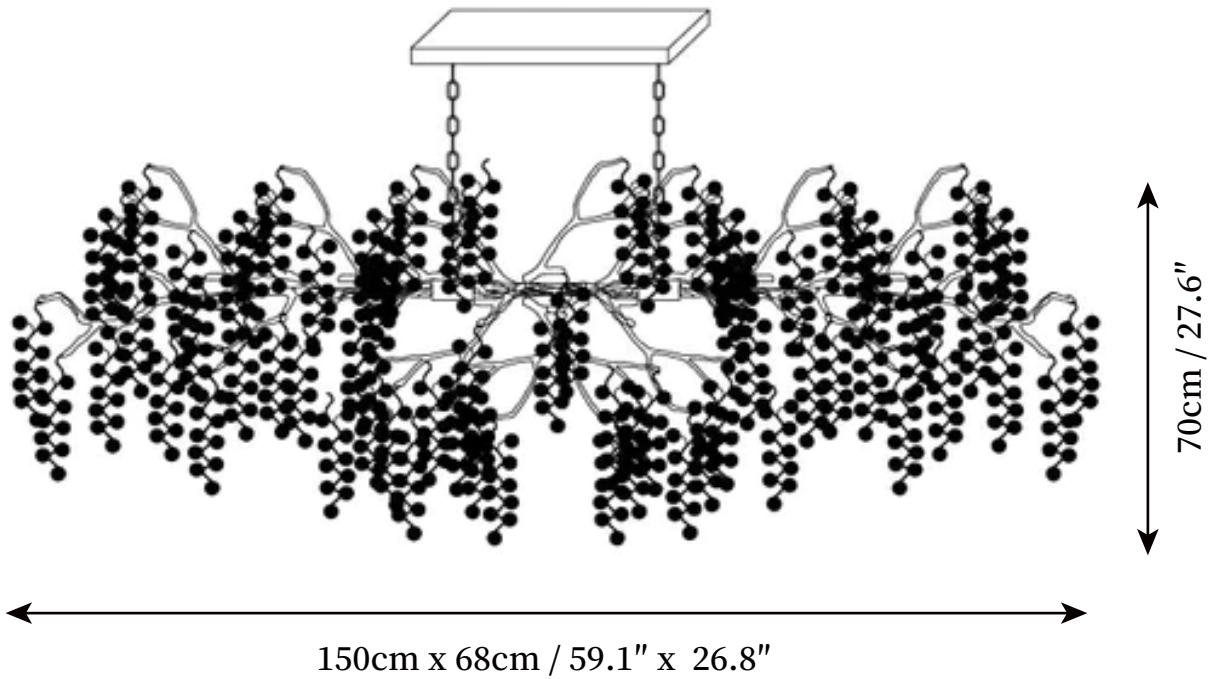

SPECIFICATION SHEET

SPECIFICATION DETAILS

*For custom options, consult factory for details

Fixture Dimensions	D 25.6" x H 25.6"
Light source	E12 (bulb not included)
Wattage	MAX 15W incandescent bulb or LED equivalent.
Voltage	AC 110-240V
Mounting	Hardwired.
Dimming	Compatible with dimmable bulbs (bulb not included)
Control method	Compatible with common wall switches (not included)
Finishes	Brass, Chrome
Shade Details	Clear
Material	Brass, Glass
Hanging Length	Chain lengths range between 19.7", the length can be specified according to needs

SPECIFICATION SHEET

SPECIFICATION DETAILS

*For custom options, consult factory for details

Fixture Dimensions	D 33.5" x H 27.6"
Light source	E12 (bulb not included)
Wattage	MAX 15W incandescent bulb or LED equivalent.
Voltage	AC 110-240V
Mounting	Hardwired.
Dimming	Compatible with dimmable bulbs (bulb not included)
Control method	Compatible with common wall switches (not included)
Finishes	Brass, Chrome
Shade Details	Clear
Material	Brass, Glass
Hanging Length	Chain lengths range between 19.7", the length can be specified according to needs

SPECIFICATION SHEET

SPECIFICATION DETAILS

*For custom options, consult factory for details

Fixture Dimensions	L 59.1" x W 26.8" x H 27.6"
Light source	E12 (bulb not included)
Wattage	MAX 15W incandescent bulb or LED equivalent.
Voltage	AC 110-240V
Mounting	Hardwired.
Dimming	Compatible with dimmable bulbs (bulb not included)
Control method	Compatible with common wall switches (not included)
Finishes	Brass, Chrome
Shade Details	Clear
Material	Brass, Glass
Hanging Length	Chain lengths range between 19.7", the length can be specified according to needs