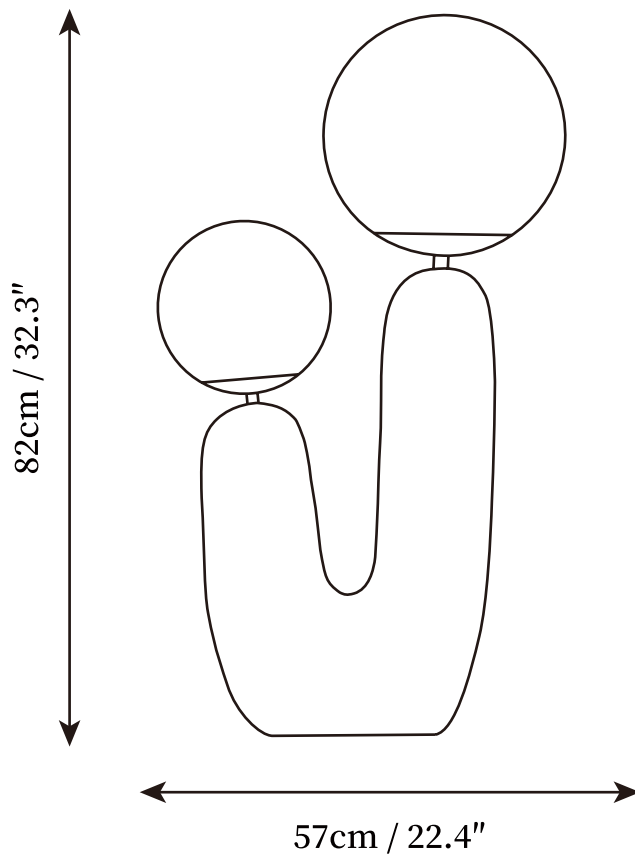

SPECIFICATION SHEET

SPECIFICATION DETAILS

*For custom options, consult factory for details

Fixture Dimensions	D 22.4" x H 32.3"
Light source	E26 or E27 (bulb not included)
Wattage	~ 40W incandescent bulb or LED equivalent.
Voltage	AC 110-240V
Dimming	Compatible with dimmable bulbs (bulb not included)
Control method	In line ON / OFF switch.
Finishes	Terra cotta, Skin, White.
Shade Details	White.
Material	Ceramics, Metal, Glass.
Cord Length	Supplied with switched plug cord, length ~59" (150cm).