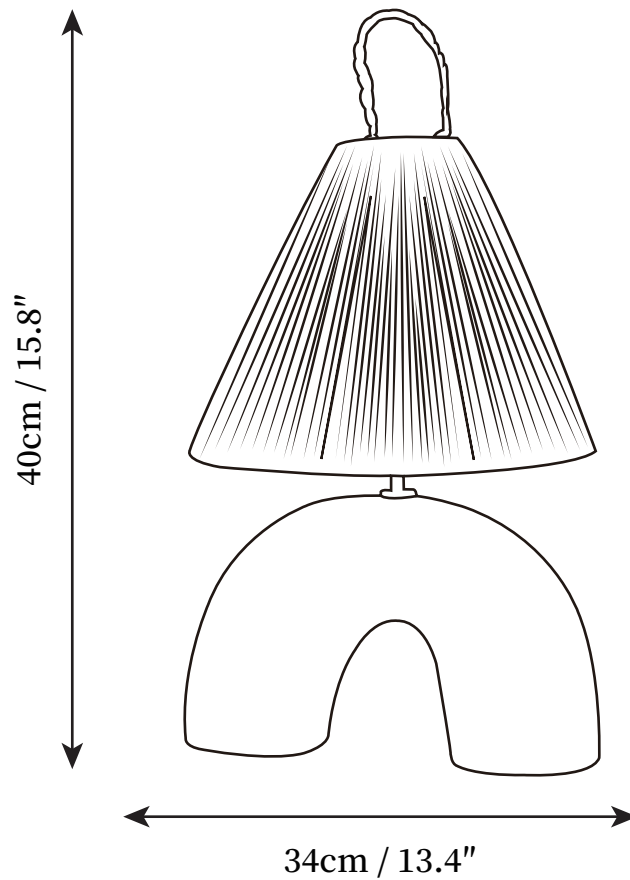

SPECIFICATION SHEET

SPECIFICATION DETAILS

*For custom options, consult factory for details

Fixture Dimensions	D 13.4" x H 15.8"
Light source	E27
Wattage	Max 40W
Voltage	AC 110-240V
Color Temperature	Based on the purchase of light bulbs
CRI(Ra)	80CRI
Mounting	Table
Driver Required	NO
Optional Color Temps	Buy bulbs as needed
LED Rated Life	Based on bulb life (we do not supply bulbs)
Dimming	Dimming is not supported
Finishes	White, Terra cotta, Skin
Shade Details	Brown
Material	Braided rope, Ceramics, Metal
Wire Length	59"
Wire Type	Wire with switch plug