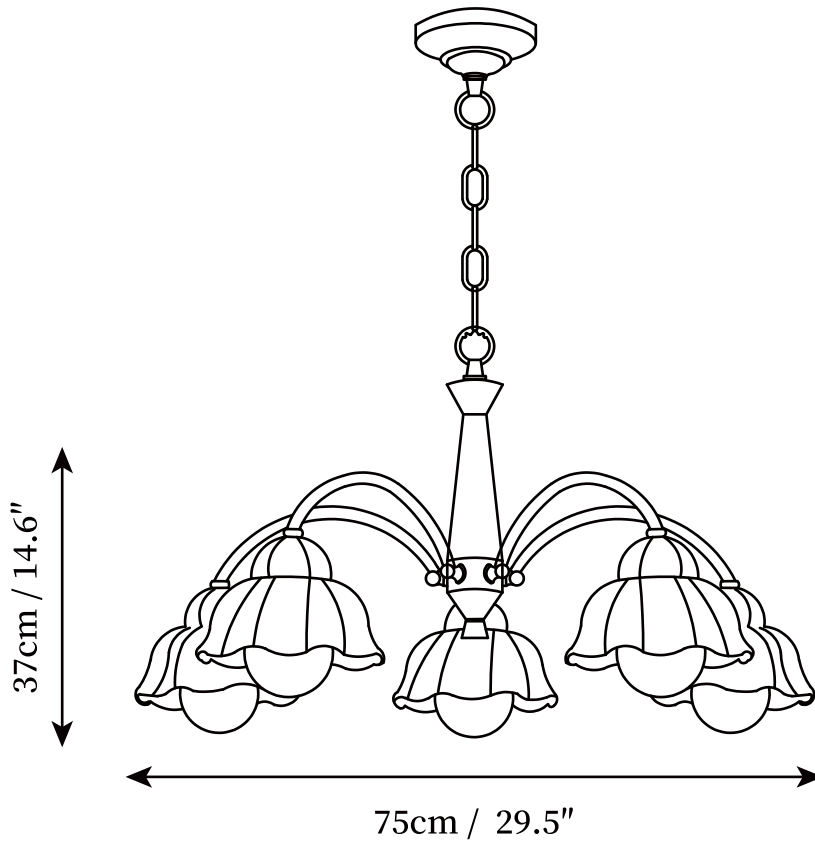

SPECIFICATION SHEET

SPECIFICATION DETAILS

*For custom options, consult factory for details

Fixture Dimensions	D 23.6" x H 14.6"
Light source	E26 or E27 (bulb not included)
Wattage	MAX 40W incandescent bulb or LED equivalent.
Voltage	AC 110-240V
Mounting	Hardwired.
Dimming	Compatible with dimmable bulbs (bulb not included)
Control method	Compatible with common wall switches(not included)
Finishes	Brass & Walnut wood.
Shade Details	White.
Material	Brass, Ceramic, Walnut.
Hanging Length	Suspension chain length is 50cm/19.7", the length can be specified according to needs

SPECIFICATION SHEET

SPECIFICATION DETAILS

*For custom options, consult factory for details

Fixture Dimensions	D 29.5" X H 14.6"
Light source	E26 or E27 (bulb not included)
Wattage	MAX 40W incandescent bulb or LED equivalent.
Voltage	AC 110-240V
Mounting	Hardwired.
Dimming	Compatible with dimmable bulbs (bulb not included)
Control method	Compatible with common wall switches(not included)
Finishes	Brass & Walnut wood.
Shade Details	White.
Material	Brass, Ceramic, Walnut.
Hanging Length	Suspension chain length is 50cm/19.7", the length can be specified according to needs

SPECIFICATION SHEET

SPECIFICATION DETAILS

*For custom options, consult factory for details

Fixture Dimensions	D 39" x H 16.9"
Light source	E26 or E27 (bulb not included)
Wattage	MAX 40W incandescent bulb or LED equivalent.
Voltage	AC 110-240V
Mounting	Hardwired.
Dimming	Compatible with dimmable bulbs (bulb not included)
Control method	Compatible with common wall switches (not included)
Finishes	Brass & Walnut wood.
Shade Details	White.
Material	Brass, Ceramic, Walnut.
Hanging Length	Suspension chain length is 50cm/19.7", the length can be specified according to needs