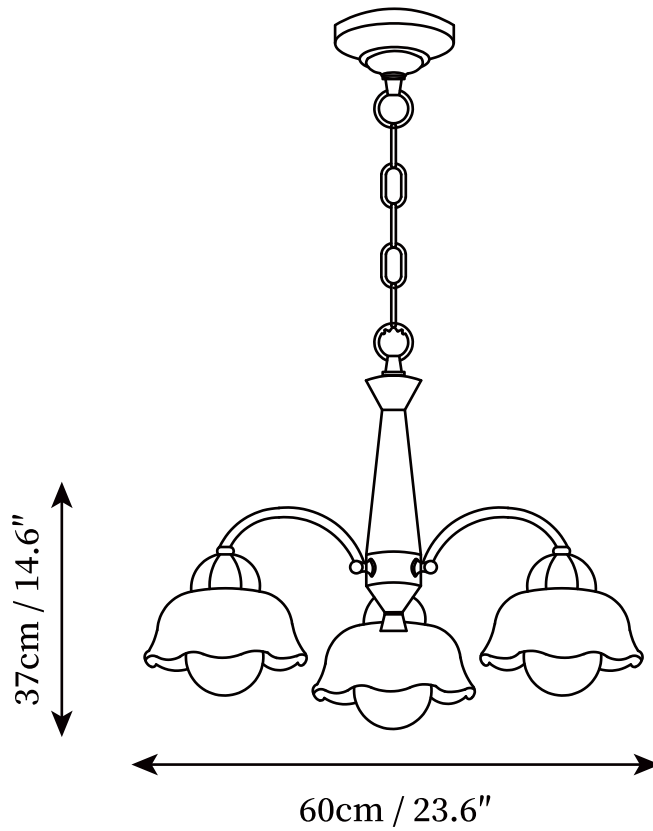

SPECIFICATION SHEET

SPECIFICATION DETAILS

*For custom options, consult factory for details

Fixture Dimensions	D 23.6" x H 14.6"
Light source	E26 or E27 (bulb not included)
Wattage	MAX 40W incandescent bulb or LED equivalent.
Voltage	AC 110-240V
Mounting	Hardwired.
Dimming	Compatible with dimmable bulbs (bulb not included)
Control method	Compatible with common wall switches(not included)
Finishes	Brass & Walnut wood.
Shade Details	White.
Material	Brass, Ceramic, Walnut.
Hanging Length	Suspension chain length is 50cm/19.7", the length can be specified according to needs

SPECIFICATION SHEET

SPECIFICATION DETAILS

*For custom options, consult factory for details

Fixture Dimensions	D 29.5" X H 14.6"
Light source	E26 or E27 (bulb not included)
Wattage	MAX 40W incandescent bulb or LED equivalent.
Voltage	AC 110-240V
Mounting	Hardwired.
Dimming	Compatible with dimmable bulbs (bulb not included)
Control method	Compatible with common wall switches(not included)
Finishes	Brass & Walnut wood.
Shade Details	White.
Material	Brass, Ceramic, Walnut.
Hanging Length	Suspension chain length is 50cm/19.7", the length can be specified according to needs

SPECIFICATION SHEET

SPECIFICATION DETAILS

*For custom options, consult factory for details

Fixture Dimensions	D 39" x H 16.9"
Light source	E26 or E27 (bulb not included)
Wattage	MAX 40W incandescent bulb or LED equivalent.
Voltage	AC 110-240V
Mounting	Hardwired.
Dimming	Compatible with dimmable bulbs (bulb not included)
Control method	Compatible with common wall switches (not included)
Finishes	Brass & Walnut wood.
Shade Details	White.
Material	Brass, Ceramic, Walnut.
Hanging Length	Suspension chain length is 50cm/19.7", the length can be specified according to needs