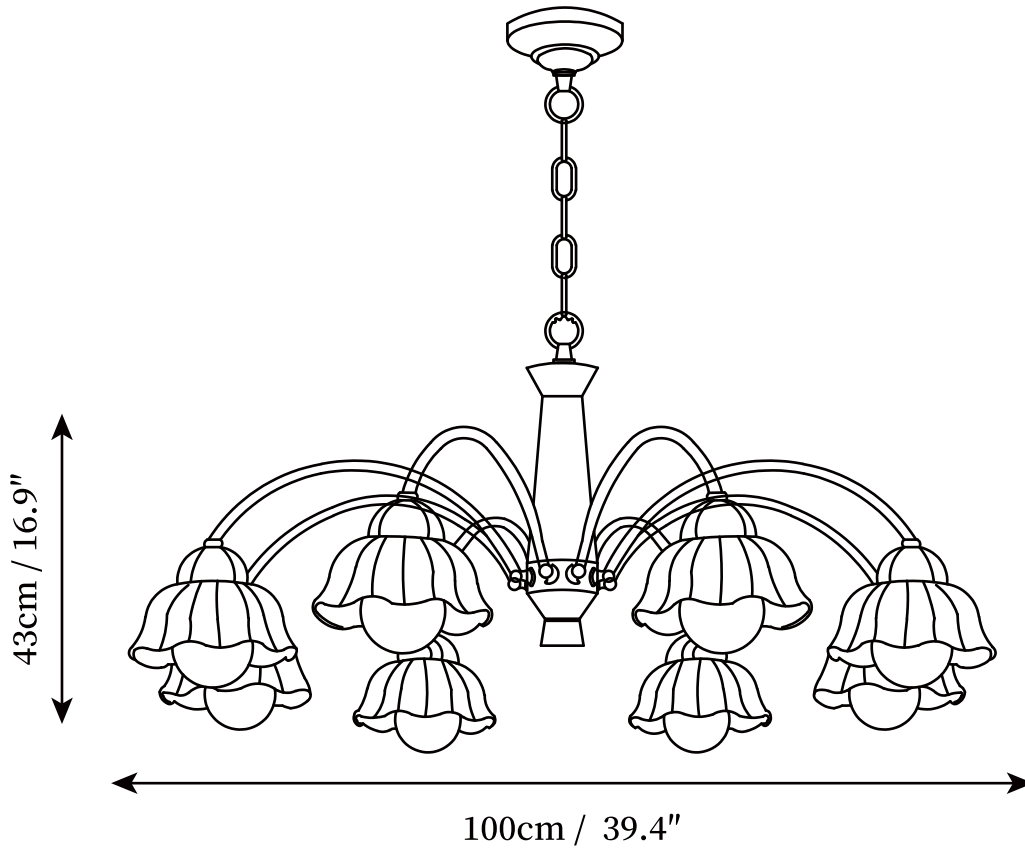

SPECIFICATION SHEET

SPECIFICATION DETAILS

*For custom options, consult factory for details

Fixture Dimensions	D 23.6" x H 14.6"
Light source	E26 or E27 (bulb not included)
Wattage	MAX 40W incandescent bulb or LED equivalent.
Voltage	AC 110-240V
Mounting	Hardwired.
Dimming	Compatible with dimmable bulbs (bulb not included)
Control method	Compatible with common wall switches(not included)
Finishes	Brass & Walnut wood.
Shade Details	White.
Material	Brass, Ceramic, Walnut.
Hanging Length	Suspension chain length is 50cm/19.7", the length can be specified according to needs

SPECIFICATION SHEET

SPECIFICATION DETAILS

*For custom options, consult factory for details

Fixture Dimensions	D 29.5" X H 14.6"
Light source	E26 or E27 (bulb not included)
Wattage	MAX 40W incandescent bulb or LED equivalent.
Voltage	AC 110-240V
Mounting	Hardwired.
Dimming	Compatible with dimmable bulbs (bulb not included)
Control method	Compatible with common wall switches(not included)
Finishes	Brass & Walnut wood.
Shade Details	White.
Material	Brass, Ceramic, Walnut.
Hanging Length	Suspension chain length is 50cm/19.7", the length can be specified according to needs

SPECIFICATION SHEET

SPECIFICATION DETAILS

*For custom options, consult factory for details

Fixture Dimensions	D 39" x H 16.9"
Light source	E26 or E27 (bulb not included)
Wattage	MAX 40W incandescent bulb or LED equivalent.
Voltage	AC 110-240V
Mounting	Hardwired.
Dimming	Compatible with dimmable bulbs (bulb not included)
Control method	Compatible with common wall switches (not included)
Finishes	Brass & Walnut wood.
Shade Details	White.
Material	Brass, Ceramic, Walnut.
Hanging Length	Suspension chain length is 50cm/19.7", the length can be specified according to needs