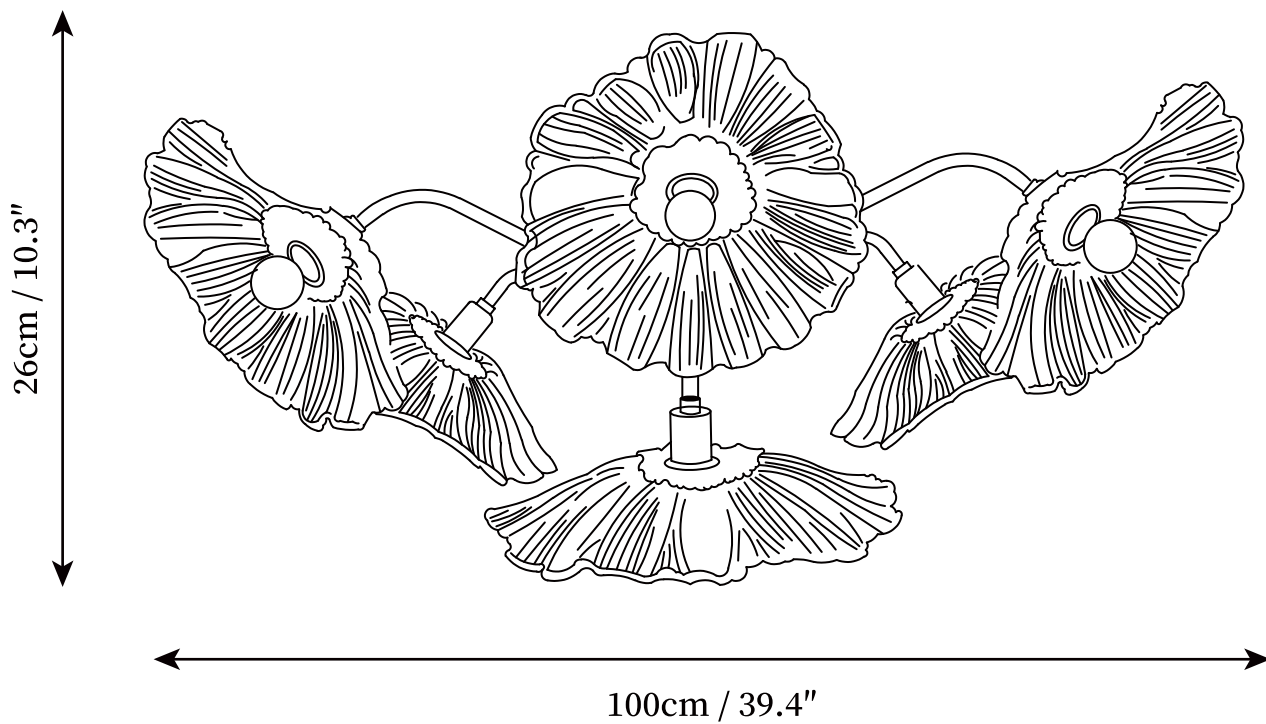

SPECIFICATION SHEET

SPECIFICATION DETAILS

*For custom options, consult factory for details

Fixture Dimensions	D 31.5" x H 10.3"
Light source	E26 or E27 (bulb not included)
Wattage	MAX 40W incandescent bulb or LED equivalent.
Voltage	AC 110-240V
Mounting	Hardwired.
Dimming	Please purchase dimmable light bulbs separately.
Control method	Compatible with common wall switches (not included)
Finishes	Gold.
Shade Details	Clear, Pink.
Material	Metal, Glass.

SPECIFICATION SHEET

SPECIFICATION DETAILS

*For custom options, consult factory for details

Fixture Dimensions	D 39.4" x H 10.3"
Light source	E26 or E27 (bulb not included)
Wattage	MAX 40W incandescent bulb or LED equivalent.
Voltage	AC 110-240V
Mounting	Hardwired.
Dimming	Please purchase dimmable light bulbs separately.
Control method	Compatible with common wall switches(not included)
Finishes	Gold.
Shade Details	Clear, Pink.
Material	Metal, Glass.