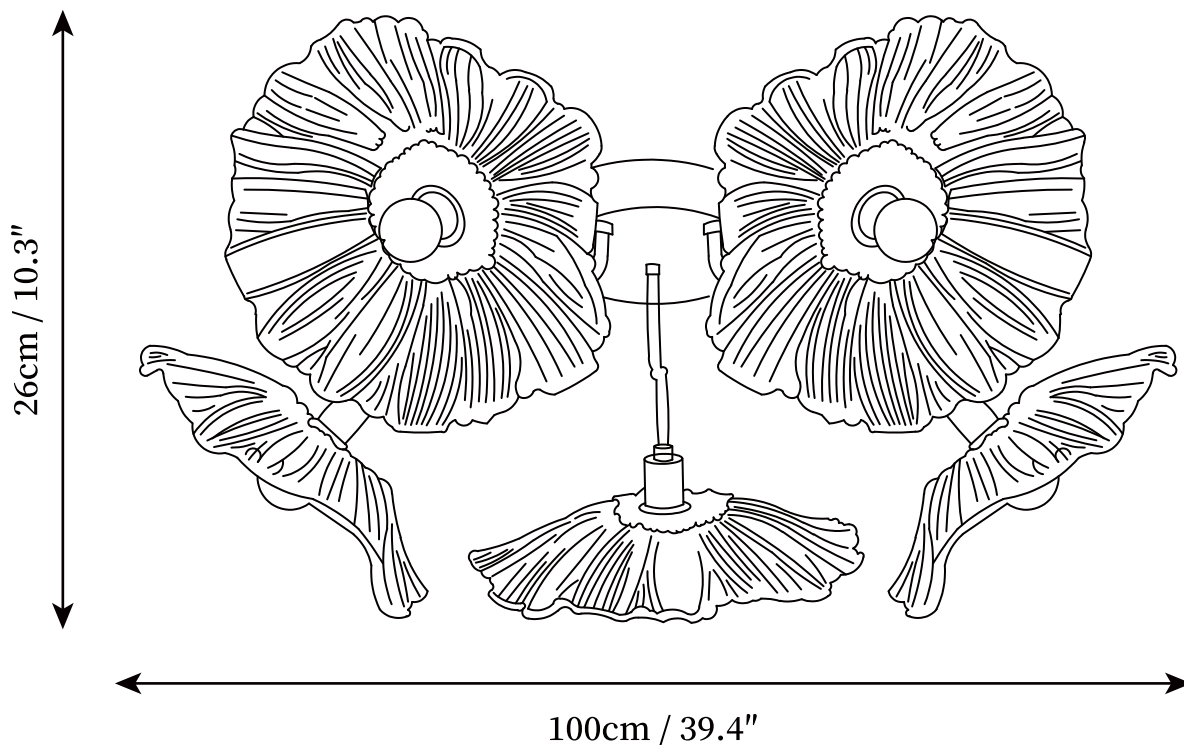

SPECIFICATION SHEET

SPECIFICATION DETAILS

*For custom options, consult factory for details

Fixture Dimensions	D 31.5" x H 10.3"
Light source	E26 or E27 (bulb not included)
Wattage	MAX 40W incandescent bulb or LED equivalent.
Voltage	AC 110-240V
Mounting	Hardwired.
Dimming	Please purchase dimmable light bulbs separately.
Control method	Compatible with common wall switches (not included)
Finishes	Gold.
Shade Details	Clear, Pink.
Material	Metal, Glass.

SPECIFICATION SHEET

SPECIFICATION DETAILS

*For custom options, consult factory for details

Fixture Dimensions	D 39.4" x H 10.3"
Light source	E26 or E27 (bulb not included)
Wattage	MAX 40W incandescent bulb or LED equivalent.
Voltage	AC 110-240V
Mounting	Hardwired.
Dimming	Please purchase dimmable light bulbs separately.
Control method	Compatible with common wall switches(not included)
Finishes	Gold.
Shade Details	Clear, Pink.
Material	Metal, Glass.