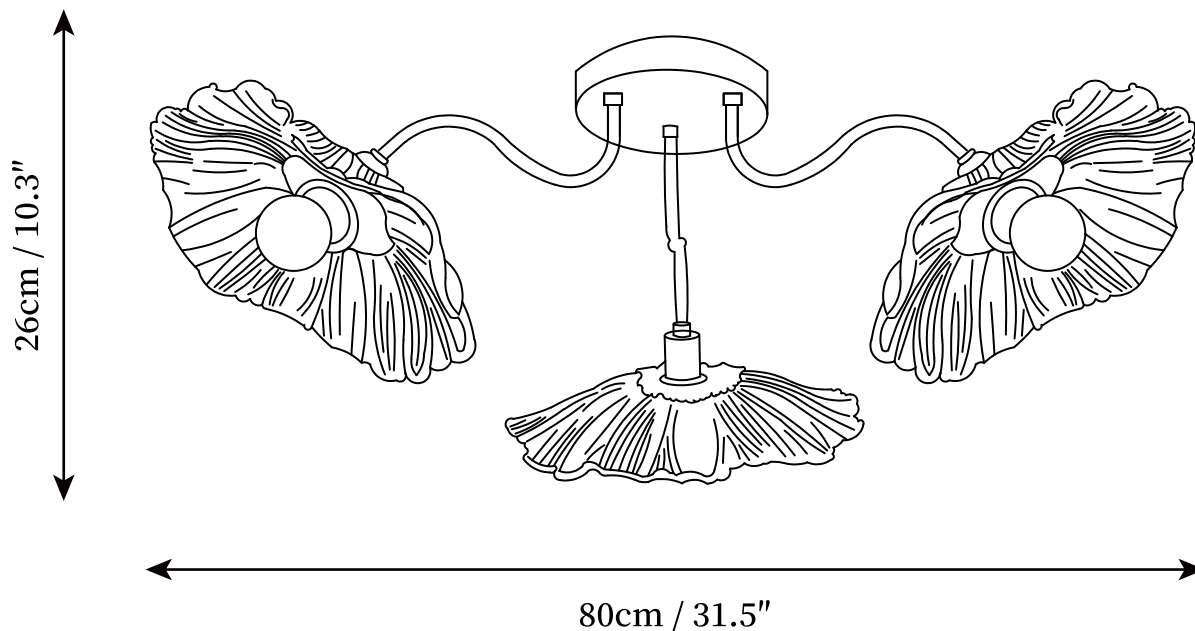

SPECIFICATION SHEET

SPECIFICATION DETAILS

*For custom options, consult factory for details

Fixture Dimensions	D 31.5" x H 10.3"
Light source	E26 or E27 (bulb not included)
Wattage	MAX 40W incandescent bulb or LED equivalent.
Voltage	AC 110-240V
Mounting	Hardwired.
Dimming	Please purchase dimmable light bulbs separately.
Control method	Compatible with common wall switches (not included)
Finishes	Gold.
Shade Details	Clear, Pink.
Material	Metal, Glass.

SPECIFICATION SHEET

SPECIFICATION DETAILS

*For custom options, consult factory for details

Fixture Dimensions	D 39.4" x H 10.3"
Light source	E26 or E27 (bulb not included)
Wattage	MAX 40W incandescent bulb or LED equivalent.
Voltage	AC 110-240V
Mounting	Hardwired.
Dimming	Please purchase dimmable light bulbs separately.
Control method	Compatible with common wall switches(not included)
Finishes	Gold.
Shade Details	Clear, Pink.
Material	Metal, Glass.