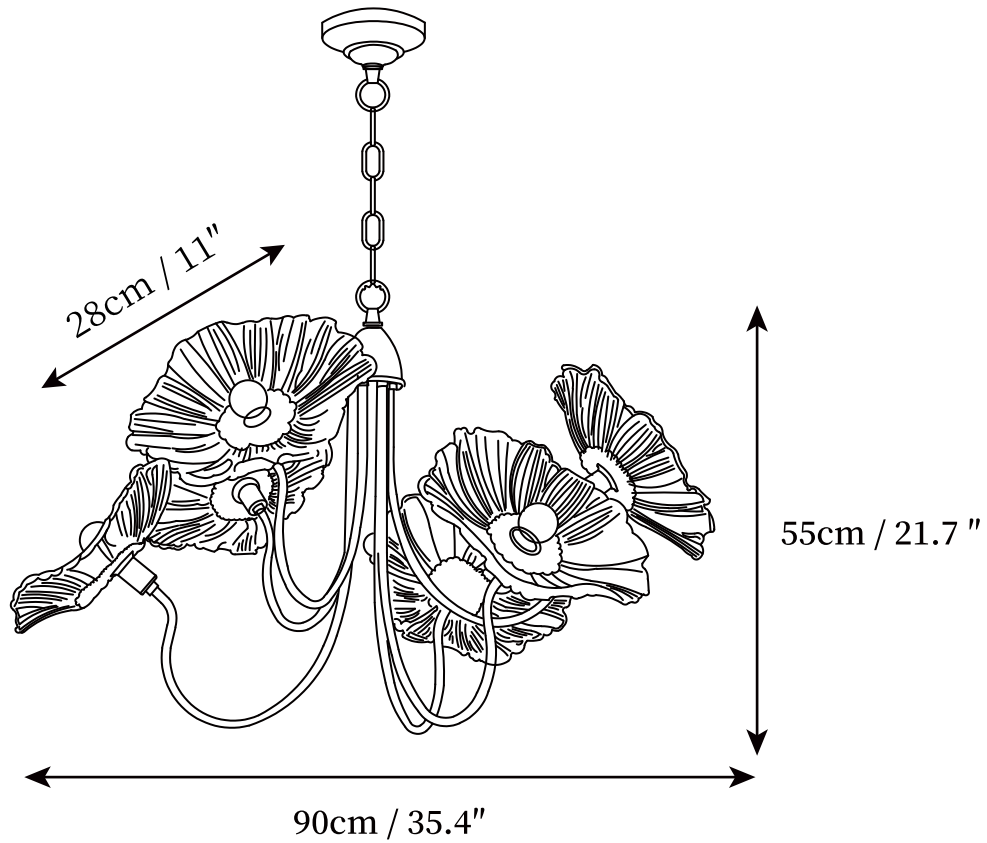

SPECIFICATION SHEET

SPECIFICATION DETAILS

*For custom options, consult factory for details

Fixture Dimensions	D 35.4" x H 21.7" (3 heads)
Light source	E26 or E27 (bulb not included)
Wattage	MAX 40W incandescent bulb or LED equivalent.
Voltage	AC 110-240V
Mounting	Hardwired.
Dimming	Compatible with dimmable bulbs (bulb not included)
Control method	Compatible with common wall switches(
Finishes	Gold
Shade Details	Clear, Pink glass
Material	Metal, Glass
Hanging Length	Suspension chain length is 50cm/19.7", the length can be specified according to needs

SPECIFICATION SHEET

SPECIFICATION DETAILS

*For custom options, consult factory for details

Fixture Dimensions	D 35.4" x H 21.7" (6 heads)
Light source	E26 or E27 (bulb not included)
Wattage	MAX 40W incandescent bulb or LED equivalent.
Voltage	AC 110-240V
Mounting	Hardwired.
Dimming	Compatible with dimmable bulbs (bulb not included)
Control method	Compatible with common wall switches(
Finishes	Gold
Shade Details	Clear, Pink glass
Material	Metal, Glass
Hanging Length	Suspension chain length is 50cm/19.7", the length can be specified according to needs