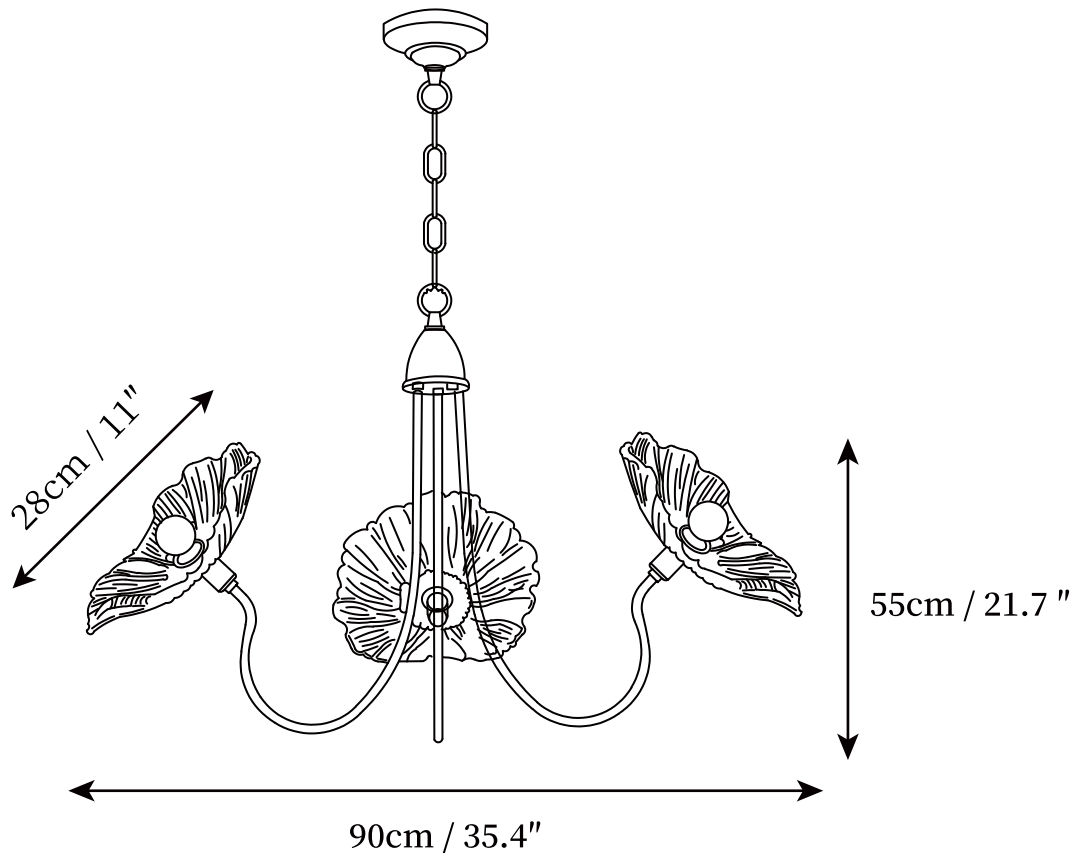

SPECIFICATION SHEET

SPECIFICATION DETAILS

*For custom options, consult factory for details

Fixture Dimensions	D 35.4" x H 21.7" (3 heads)
Light source	E26 or E27 (bulb not included)
Wattage	MAX 40W incandescent bulb or LED equivalent.
Voltage	AC 110-240V
Mounting	Hardwired.
Dimming	Compatible with dimmable bulbs (bulb not included)
Control method	Compatible with common wall switches(
Finishes	Gold
Shade Details	Clear, Pink glass
Material	Metal, Glass
Hanging Length	Suspension chain length is 50cm/19.7", the length can be specified according to needs

SPECIFICATION SHEET

SPECIFICATION DETAILS

*For custom options, consult factory for details

Fixture Dimensions	D 35.4" x H 21.7" (6 heads)
Light source	E26 or E27 (bulb not included)
Wattage	MAX 40W incandescent bulb or LED equivalent.
Voltage	AC 110-240V
Mounting	Hardwired.
Dimming	Compatible with dimmable bulbs (bulb not included)
Control method	Compatible with common wall switches(
Finishes	Gold
Shade Details	Clear, Pink glass
Material	Metal, Glass
Hanging Length	Suspension chain length is 50cm/19.7", the length can be specified according to needs