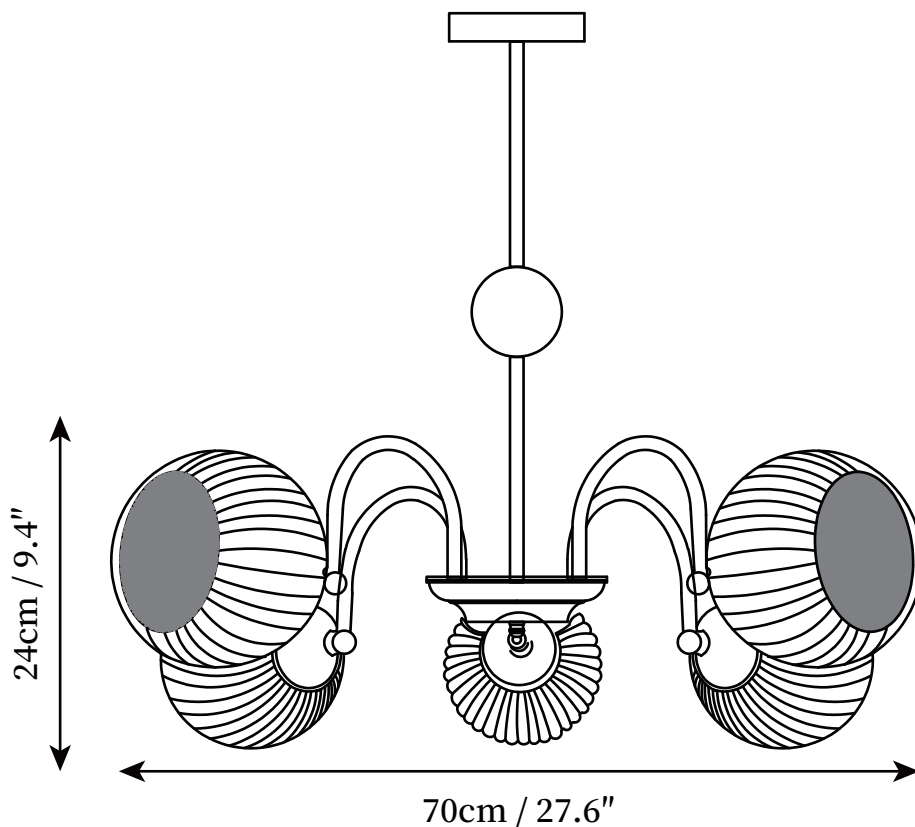

SPECIFICATION SHEET

SPECIFICATION DETAILS

*For custom options, consult factory for details

Fixture Dimensions	D 25.2" x H 7.1"
Light source	E27
Wattage	Max 40W
Voltage	AC 110-240V
Color Temperature	Based on the purchase of light bulbs
CRI(Ra)	80CRI
Mounting	Ceiling
Driver Required	NO
Optional Color Temps	Buy bulbs as needed
LED Rated Life	Based on bulb life (we do not supply bulbs)
Dimming	Dimming is not supported
Finishes	Gold
Glass Details	White
Material	Iron, Metal, Glass
Rod Length	Rod lengths range between 50cm - 100cm
Rod Type	Gold / Rod

SPECIFICATION SHEET

SPECIFICATION DETAILS

*For custom options, consult factory for details

Fixture Dimensions	D 27.6" x H 9.4"
Light source	E27
Wattage	Max 40W
Voltage	AC 110-240V
Color Temperature	Based on the purchase of light bulbs
CRI(Ra)	80CRI
Mounting	Ceiling
Driver Required	NO
Optional Color Temps	Buy bulbs as needed
LED Rated Life	Based on bulb life (we do not supply bulbs)
Dimming	Dimming is not supported
Finishes	Gold
Glass Details	White
Material	Iron, Metal, Glass
Rod Length	Rod lengths range between 50cm - 100cm
Rod Type	Gold / Rod