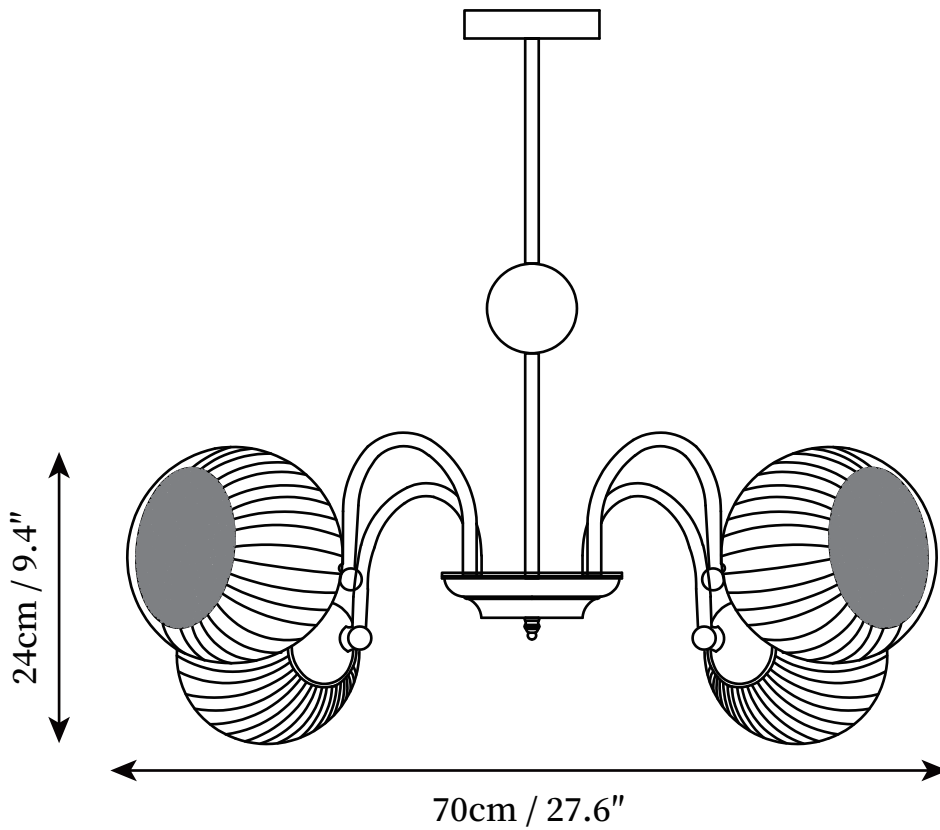

SPECIFICATION SHEET

SPECIFICATION DETAILS

*For custom options, consult factory for details

Fixture Dimensions	D 25.2" x H 7.1"
Light source	E27
Wattage	Max 40W
Voltage	AC 110-240V
Color Temperature	Based on the purchase of light bulbs
CRI(Ra)	80CRI
Mounting	Ceiling
Driver Required	NO
Optional Color Temps	Buy bulbs as needed
LED Rated Life	Based on bulb life (we do not supply bulbs)
Dimming	Dimming is not supported
Finishes	Gold
Glass Details	White
Material	Iron, Metal, Glass
Rod Length	Rod lengths range between 50cm - 100cm
Rod Type	Gold / Rod

SPECIFICATION SHEET

SPECIFICATION DETAILS

*For custom options, consult factory for details

Fixture Dimensions	D 27.6" x H 9.4"
Light source	E27
Wattage	Max 40W
Voltage	AC 110-240V
Color Temperature	Based on the purchase of light bulbs
CRI(Ra)	80CRI
Mounting	Ceiling
Driver Required	NO
Optional Color Temps	Buy bulbs as needed
LED Rated Life	Based on bulb life (we do not supply bulbs)
Dimming	Dimming is not supported
Finishes	Gold
Glass Details	White
Material	Iron, Metal, Glass
Rod Length	Rod lengths range between 50cm - 100cm
Rod Type	Gold / Rod