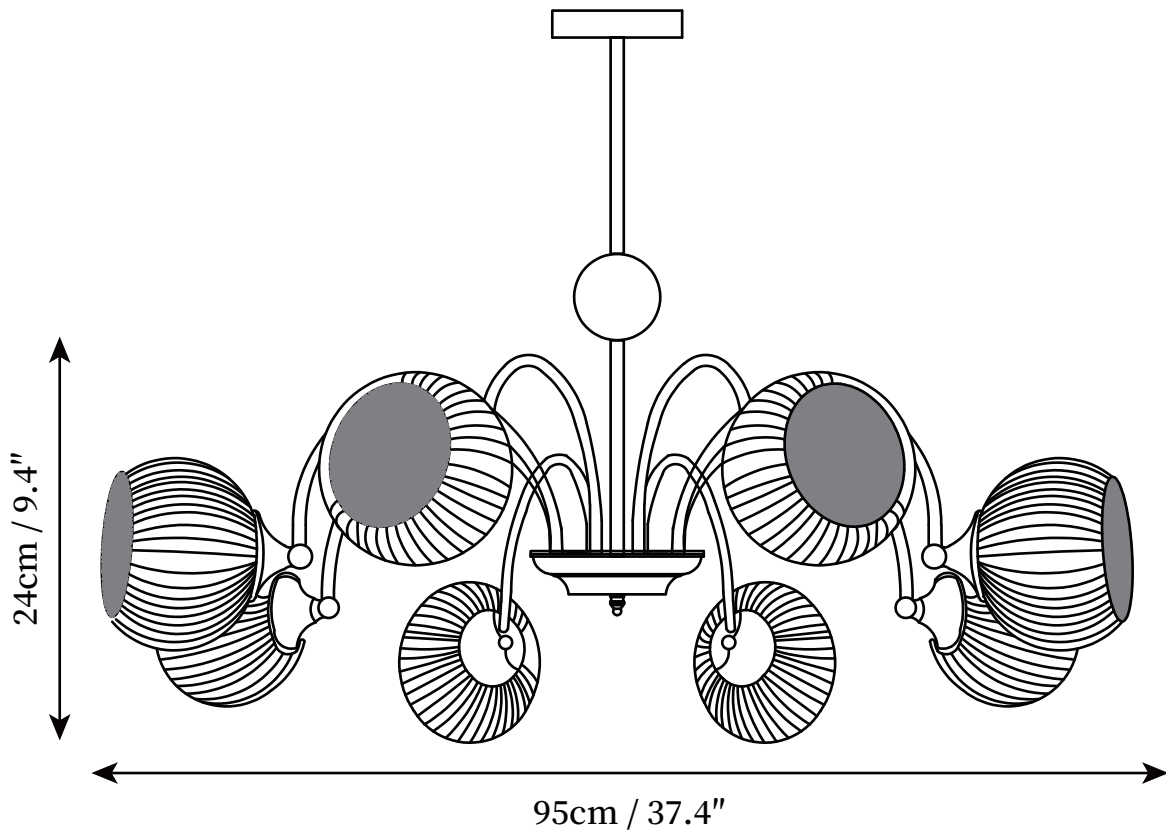

SPECIFICATION SHEET

SPECIFICATION DETAILS

*For custom options, consult factory for details

Fixture Dimensions	D 37.4" x H 9.4"
Light source	E27
Wattage	Max 40W
Voltage	AC 110-240V
Color Temperature	Based on the purchase of light bulbs
CRI(Ra)	80CRI
Mounting	Ceiling
Driver Required	NO
Optional Color Temps	Buy bulbs as needed
LED Rated Life	Based on bulb life (we do not supply bulbs)
Dimming	Dimming is not supported
Finishes	Gold
Glass Details	White
Material	Iron, Metal, Glass
Rod Length	Rod lengths range between 50cm - 100cm
Rod Type	Gold / Rod