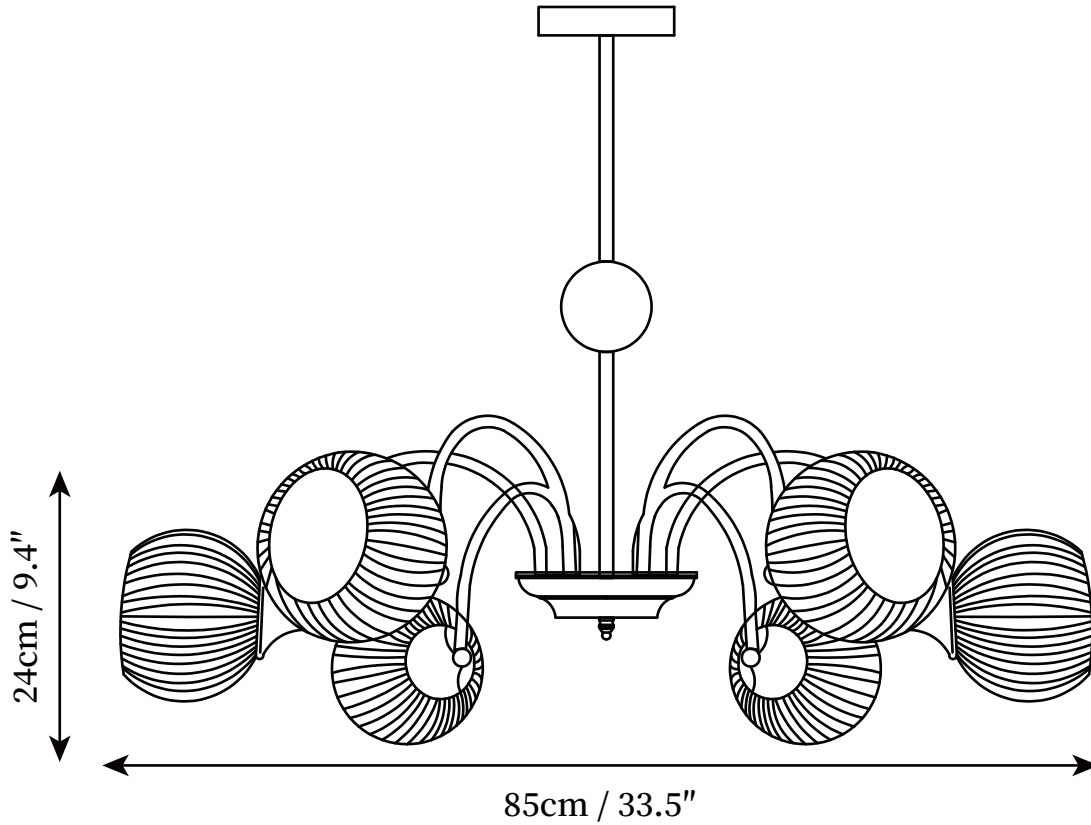

SPECIFICATION SHEET

SPECIFICATION DETAILS

*For custom options, consult factory for details

Fixture Dimensions	D 27.6" x H 9.4"
Light source	E27
Wattage	Max 40W
Voltage	AC 110-240V
Color Temperature	Based on the purchase of light bulbs
CRI(Ra)	80CRI
Mounting	Ceiling
Driver Required	NO
Optional Color Temps	Buy bulbs as needed
LED Rated Life	Based on bulb life (we do not supply bulbs)
Dimming	Dimming is not supported
Finishes	Gold
Glass Details	White
Material	Iron, Metal, Glass
Rod Length	Rod lengths range between 50cm - 100cm
Rod Type	Gold / Rod

SPECIFICATION SHEET

SPECIFICATION DETAILS

*For custom options, consult factory for details

Fixture Dimensions	D 33.5" x H 9.4"
Light source	E27
Wattage	Max 40W
Voltage	AC 110-240V
Color Temperature	Based on the purchase of light bulbs
CRI(Ra)	80CRI
Mounting	Ceiling
Driver Required	NO
Optional Color Temps	Buy bulbs as needed
LED Rated Life	Based on bulb life (we do not supply bulbs)
Dimming	Dimming is not supported
Finishes	Gold
Glass Details	White
Material	Iron, Metal, Glass
Rod Length	Rod lengths range between 50cm - 100cm
Rod Type	Gold / Rod