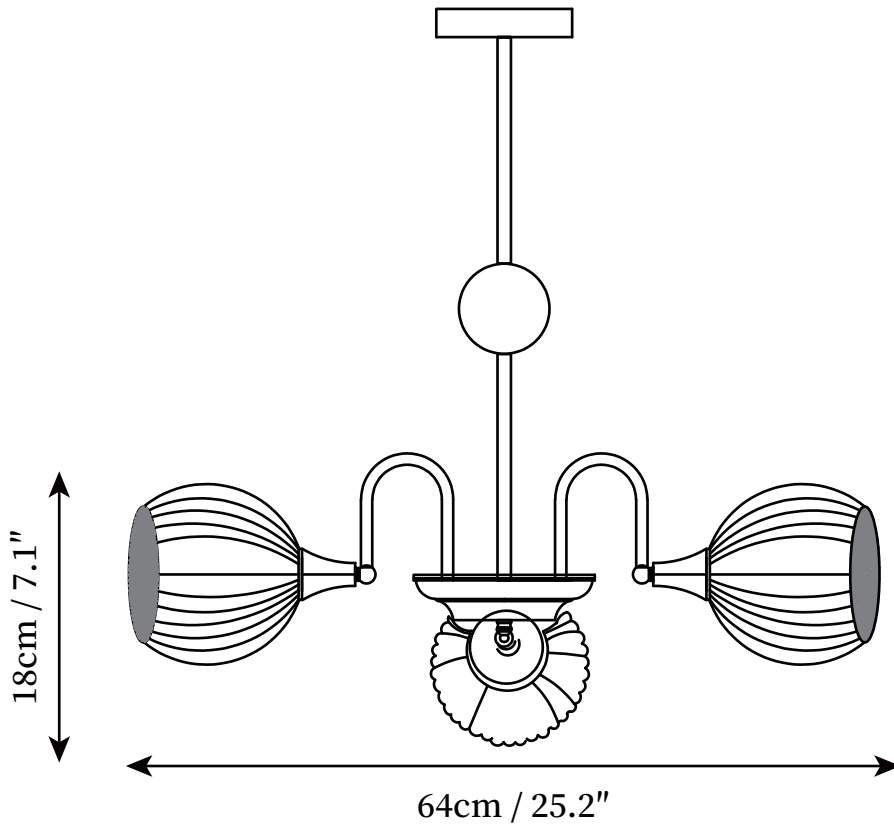

SPECIFICATION SHEET

SPECIFICATION DETAILS

*For custom options, consult factory for details

Fixture Dimensions	D 25.2" x H 7.1"
Light source	E27
Wattage	Max 40W
Voltage	AC 110-240V
Color Temperature	Based on the purchase of light bulbs
CRI(Ra)	80CRI
Mounting	Ceiling
Driver Required	NO
Optional Color Temps	Buy bulbs as needed
LED Rated Life	Based on bulb life (we do not supply bulbs)
Dimming	Dimming is not supported
Finishes	Gold
Glass Details	White
Material	Iron, Metal, Glass
Rod Length	Rod lengths range between 50cm - 100cm
Rod Type	Gold / Rod

SPECIFICATION SHEET

SPECIFICATION DETAILS

*For custom options, consult factory for details

Fixture Dimensions	D 27.6" x H 9.4"
Light source	E27
Wattage	Max 40W
Voltage	AC 110-240V
Color Temperature	Based on the purchase of light bulbs
CRI(Ra)	80CRI
Mounting	Ceiling
Driver Required	NO
Optional Color Temps	Buy bulbs as needed
LED Rated Life	Based on bulb life (we do not supply bulbs)
Dimming	Dimming is not supported
Finishes	Gold
Glass Details	White
Material	Iron, Metal, Glass
Rod Length	Rod lengths range between 50cm - 100cm
Rod Type	Gold / Rod