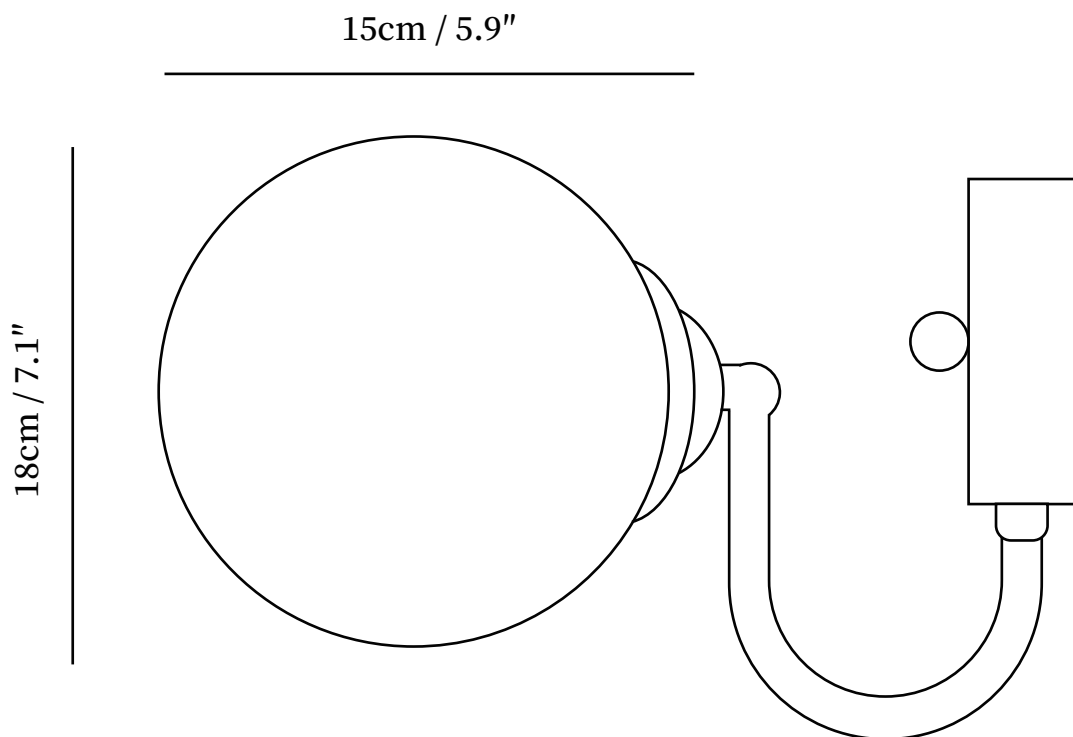

# SPECIFICATION SHEET

---

## SPECIFICATION DETAILS

\*For custom options, consult factory for details

<b>Fixture Dimensions</b>	D 5.9" x H 7.1"
<b>Light source</b>	G9
<b>Wattage</b>	~3 W
<b>Voltage</b>	AC 110-240V
<b>Color Temperature</b>	Based on the purchase of light bulbs
<b>CRI(Ra)</b>	80CRI
<b>Mounting</b>	Wall
<b>Driver Required</b>	No
<b>Optional Color Temps</b>	Buy bulbs as needed
<b>LED Rated Life</b>	Based on bulb life (we do not supply bulbs)
<b>Dimming</b>	Dimming is not supported
<b>Finishes</b>	Chrome
<b>Shade Details</b>	White
<b>Material</b>	Iron, Metal, Glass
<b>Wire Length</b>	No
<b>Wire Type</b>	No