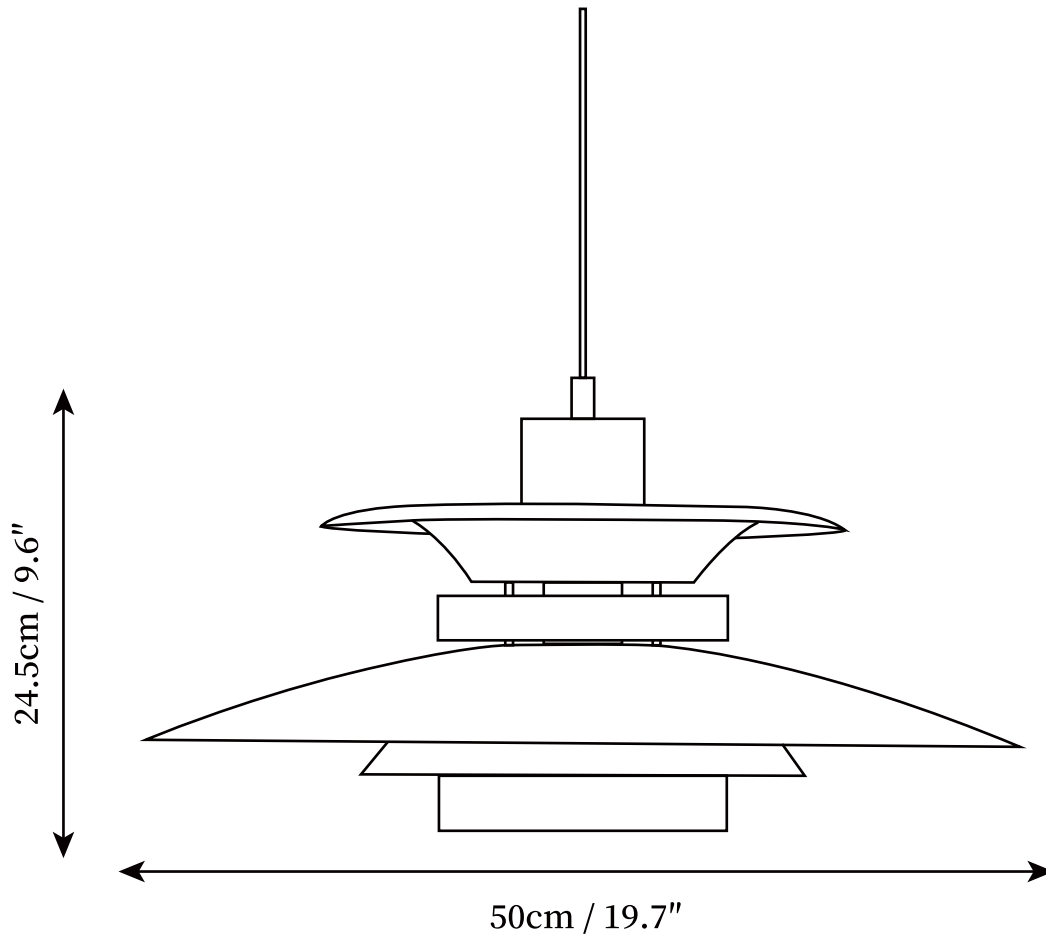

SPECIFICATION SHEET

SPECIFICATION DETAILS

*For custom options, consult factory for details

Fixture Dimensions	D 13.8" x H 7.5"
Light source	E26 or E27. (bulb not included).
Wattage	MAX 40W incandescent bulb or LED equivalent.
Voltage	AC 110-240V
Mounting	Hardwired.
Dimming	Compatible with dimmable bulbs (bulb not included)
Control method	Compatible with common wall switches(not included)
Finishes	Beige+walnut wood, White+Wood color.
Shade Details	Beige+walnut wood, White+Wood color.
Material	Metal, Aluminum, Stainless steel, Wood.
Wire Length	The standard length of the suspended wire is 59 "(150 cm) and the length is adjustable.

SPECIFICATION SHEET

SPECIFICATION DETAILS

*For custom options, consult factory for details

Fixture Dimensions	D 19.7" x H 9.6"
Light source	E26 or E27. (bulb not included).
Wattage	MAX 40W incandescent bulb or LED equivalent.
Voltage	AC 110-240V
Mounting	Hardwired.
Dimming	Compatible with dimmable bulbs (bulb not included)
Control method	Compatible with common wall switches (not included)
Finishes	Beige+walnut wood, White+Wood color.
Shade Details	Beige+walnut wood, White+Wood color.
Material	Metal, Aluminum, Stainless steel, Wood.
Wire Length	The standard length of the suspended wire is 59 "(150 cm) and the length is adjustable.