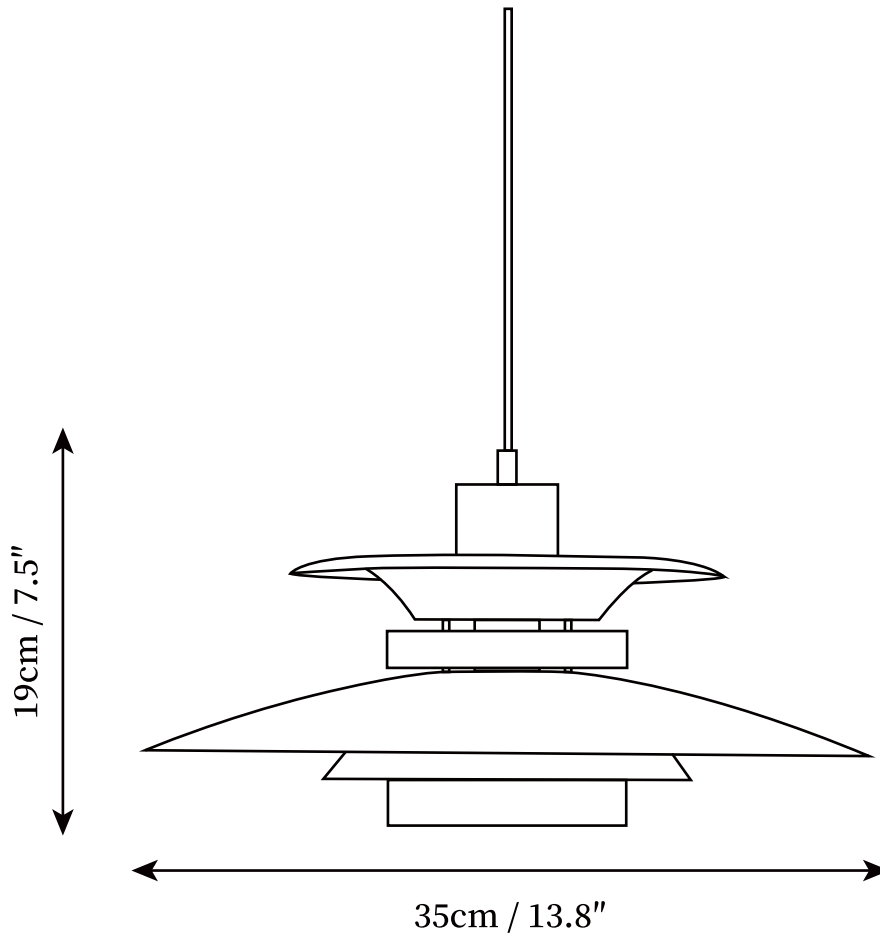

SPECIFICATION SHEET

SPECIFICATION DETAILS

*For custom options, consult factory for details

Fixture Dimensions	D 13.8" x H 7.5"
Light source	E26 or E27. (bulb not included).
Wattage	MAX 40W incandescent bulb or LED equivalent.
Voltage	AC 110-240V
Mounting	Hardwired.
Dimming	Compatible with dimmable bulbs (bulb not included)
Control method	Compatible with common wall switches(not included)
Finishes	Beige+walnut wood, White+Wood color.
Shade Details	Beige+walnut wood, White+Wood color.
Material	Metal, Aluminum, Stainless steel, Wood.
Wire Length	The standard length of the suspended wire is 59 "(150 cm) and the length is adjustable.

SPECIFICATION SHEET

SPECIFICATION DETAILS

*For custom options, consult factory for details

Fixture Dimensions	D 19.7" x H 9.6"
Light source	E26 or E27. (bulb not included).
Wattage	MAX 40W incandescent bulb or LED equivalent.
Voltage	AC 110-240V
Mounting	Hardwired.
Dimming	Compatible with dimmable bulbs (bulb not included)
Control method	Compatible with common wall switches (not included)
Finishes	Beige+walnut wood, White+Wood color.
Shade Details	Beige+walnut wood, White+Wood color.
Material	Metal, Aluminum, Stainless steel, Wood.
Wire Length	The standard length of the suspended wire is 59 "(150 cm) and the length is adjustable.