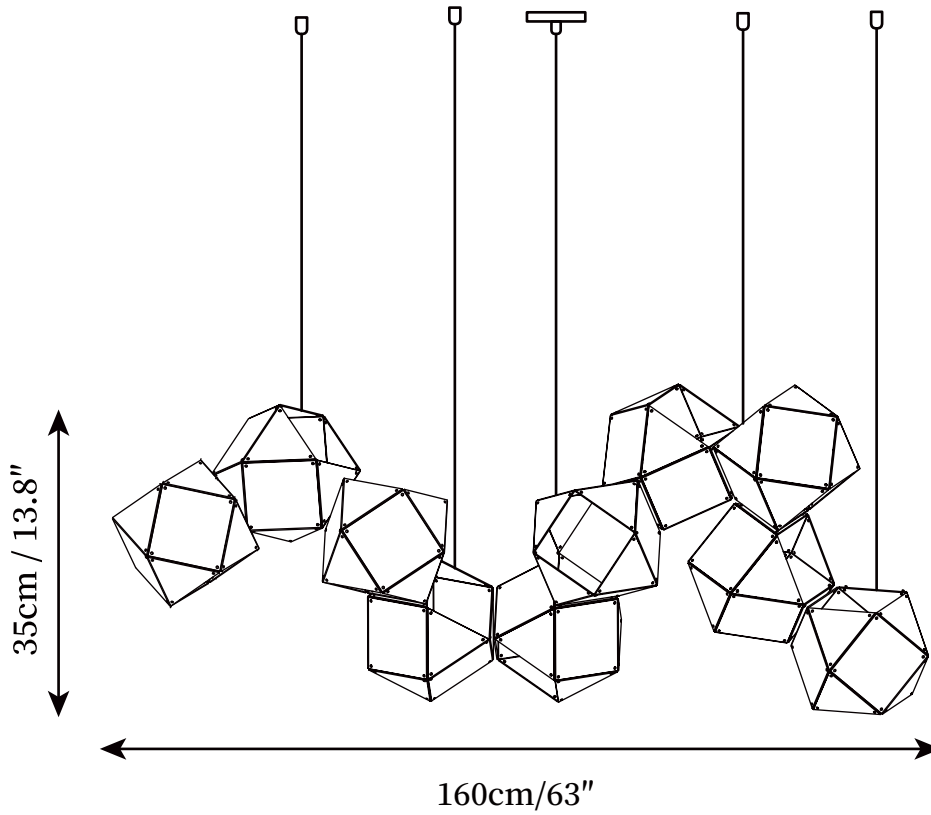

SPECIFICATION SHEET

SPECIFICATION DETAILS

*For custom options, consult factory for details

| | |
|---------------------------|--|
| Fixture Dimensions | L 35.4" x H 13.8" |
| Light source | E14. (bulb not included). |
| Wattage | MAX 15W incandescent bulb or LED equivalent. |
| Voltage | AC 110-240V |
| Mounting | Hardwired. |
| Dimming | Compatible with dimmable bulbs (bulb not included) |
| Control method | Compatible with common wall switches (not included) |
| Finishes | Black |
| Shade Details | Black |
| Material | Iron, Metal, Glas. |
| Wire Length | The standard length of the cord is 59" (150 cm), the length is adjustable. |

SPECIFICATION SHEET

SPECIFICATION DETAILS

*For custom options, consult factory for details

| | |
|---------------------------|--|
| Fixture Dimensions | L 47.2" x H 13.8" |
| Light source | E14. (bulb not included). |
| Wattage | MAX 15W incandescent bulb or LED equivalent. |
| Voltage | AC 110-240V |
| Mounting | Hardwired. |
| Dimming | Compatible with dimmable bulbs (bulb not included) |
| Control method | Compatible with common wall switches (not included) |
| Finishes | Black |
| Shade Details | Black |
| Material | Iron, Metal, Glas. |
| Wire Length | The standard length of the cord is 59" (150 cm), the length is adjustable. |

SPECIFICATION SHEET

SPECIFICATION DETAILS

*For custom options, consult factory for details

| | |
|---------------------------|--|
| Fixture Dimensions | L 63" x H 13.8" |
| Light source | E14. (bulb not included). |
| Wattage | MAX 15W incandescent bulb or LED equivalent. |
| Voltage | AC 110-240V |
| Mounting | Hardwired. |
| Dimming | Compatible with dimmable bulbs (bulb not included) |
| Control method | Compatible with common wall switches (not included) |
| Finishes | Black |
| Shade Details | Black |
| Material | Iron, Metal, Glas. |
| Wire Length | The standard length of the cord is 59" (150 cm), the length is adjustable. |