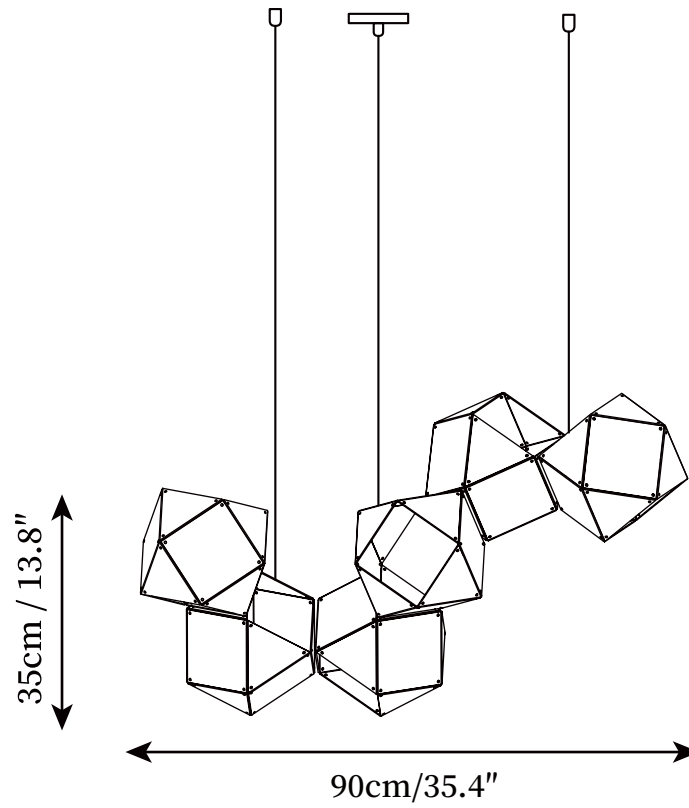

SPECIFICATION SHEET

SPECIFICATION DETAILS

*For custom options, consult factory for details

| | |
|---------------------------|--|
| Fixture Dimensions | L 35.4" x H 13.8" |
| Light source | E14. (bulb not included). |
| Wattage | MAX 15W incandescent bulb or LED equivalent. |
| Voltage | AC 110-240V |
| Mounting | Hardwired. |
| Dimming | Compatible with dimmable bulbs (bulb not included) |
| Control method | Compatible with common wall switches (not included) |
| Finishes | Black |
| Shade Details | Black |
| Material | Iron, Metal, Glas. |
| Wire Length | The standard length of the cord is 59" (150 cm), the length is adjustable. |

SPECIFICATION SHEET

SPECIFICATION DETAILS

*For custom options, consult factory for details

| | |
|---------------------------|--|
| Fixture Dimensions | L 47.2" x H 13.8" |
| Light source | E14. (bulb not included). |
| Wattage | MAX 15W incandescent bulb or LED equivalent. |
| Voltage | AC 110-240V |
| Mounting | Hardwired. |
| Dimming | Compatible with dimmable bulbs (bulb not included) |
| Control method | Compatible with common wall switches (not included) |
| Finishes | Black |
| Shade Details | Black |
| Material | Iron, Metal, Glas. |
| Wire Length | The standard length of the cord is 59" (150 cm), the length is adjustable. |

SPECIFICATION SHEET

SPECIFICATION DETAILS

*For custom options, consult factory for details

| | |
|---------------------------|--|
| Fixture Dimensions | L 63" x H 13.8" |
| Light source | E14. (bulb not included). |
| Wattage | MAX 15W incandescent bulb or LED equivalent. |
| Voltage | AC 110-240V |
| Mounting | Hardwired. |
| Dimming | Compatible with dimmable bulbs (bulb not included) |
| Control method | Compatible with common wall switches (not included) |
| Finishes | Black |
| Shade Details | Black |
| Material | Iron, Metal, Glas. |
| Wire Length | The standard length of the cord is 59" (150 cm), the length is adjustable. |