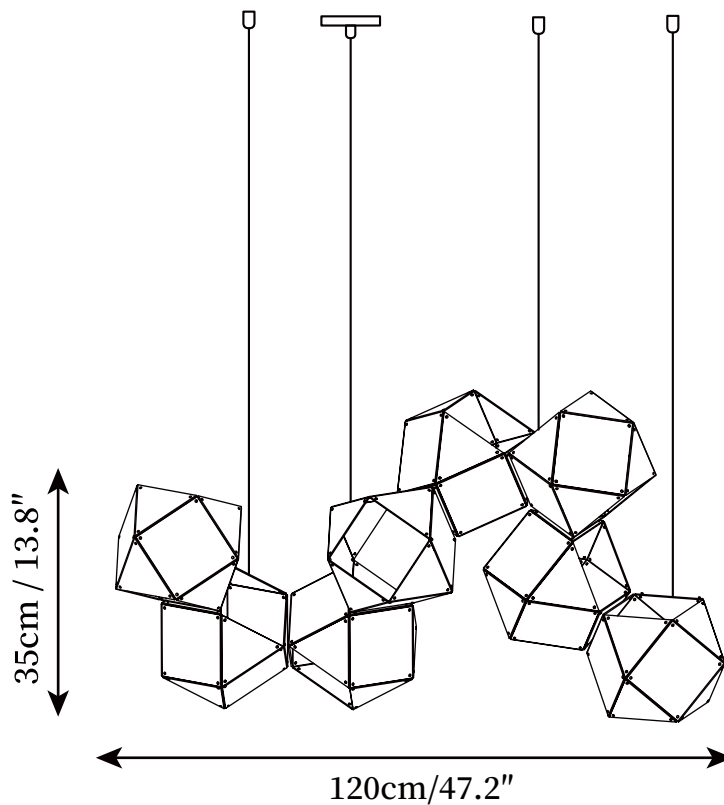

SPECIFICATION SHEET

SPECIFICATION DETAILS

*For custom options, consult factory for details

| | |
|---------------------------|--|
| Fixture Dimensions | L 35.4" x H 13.8" |
| Light source | E14. (bulb not included). |
| Wattage | MAX 15W incandescent bulb or LED equivalent. |
| Voltage | AC 110-240V |
| Mounting | Hardwired. |
| Dimming | Compatible with dimmable bulbs (bulb not included) |
| Control method | Compatible with common wall switches (not included) |
| Finishes | Black |
| Shade Details | Black |
| Material | Iron, Metal, Glas. |
| Wire Length | The standard length of the cord is 59" (150 cm), the length is adjustable. |

SPECIFICATION SHEET

SPECIFICATION DETAILS

*For custom options, consult factory for details

| | |
|---------------------------|--|
| Fixture Dimensions | L 47.2" x H 13.8" |
| Light source | E14. (bulb not included). |
| Wattage | MAX 15W incandescent bulb or LED equivalent. |
| Voltage | AC 110-240V |
| Mounting | Hardwired. |
| Dimming | Compatible with dimmable bulbs (bulb not included) |
| Control method | Compatible with common wall switches (not included) |
| Finishes | Black |
| Shade Details | Black |
| Material | Iron, Metal, Glas. |
| Wire Length | The standard length of the cord is 59" (150 cm), the length is adjustable. |

SPECIFICATION SHEET

SPECIFICATION DETAILS

*For custom options, consult factory for details

| | |
|---------------------------|--|
| Fixture Dimensions | L 63" x H 13.8" |
| Light source | E14. (bulb not included). |
| Wattage | MAX 15W incandescent bulb or LED equivalent. |
| Voltage | AC 110-240V |
| Mounting | Hardwired. |
| Dimming | Compatible with dimmable bulbs (bulb not included) |
| Control method | Compatible with common wall switches (not included) |
| Finishes | Black |
| Shade Details | Black |
| Material | Iron, Metal, Glas. |
| Wire Length | The standard length of the cord is 59" (150 cm), the length is adjustable. |