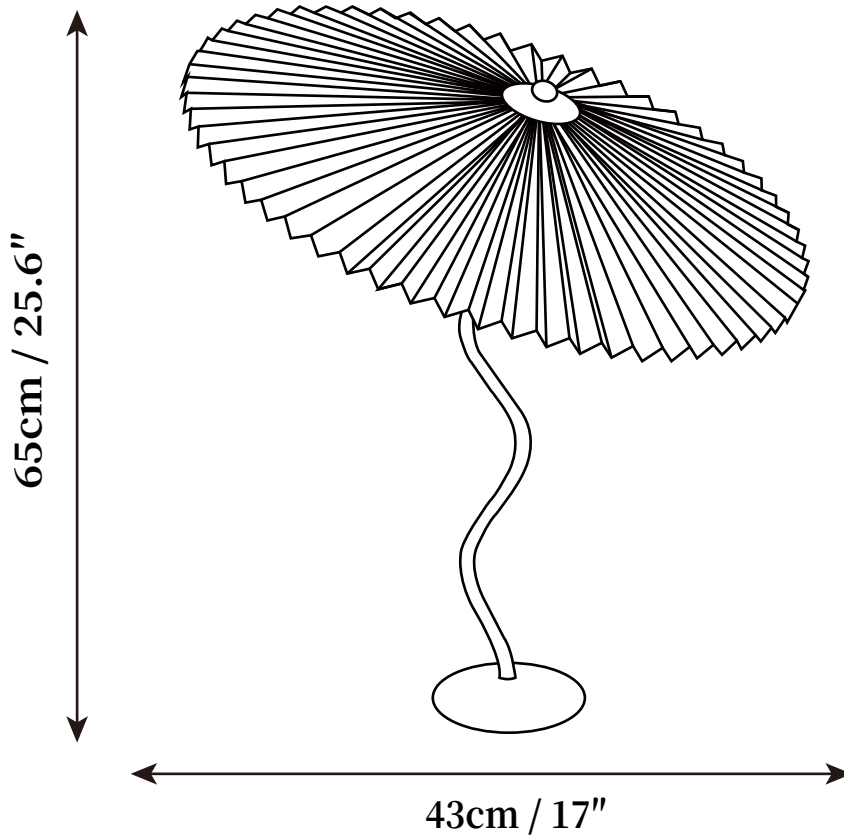

SPECIFICATION SHEET

SPECIFICATION DETAILS

*For custom options, consult factory for details

Fixture Dimensions	D 17" x H 25.6"
Light source	E14 (bulb not included)
Wattage	MAX 15W incandescent bulb or LED equivalent.
Voltage	AC 110-240V
Dimming	Compatible with dimmable bulbs (bulb not included)
Control method	In line ON / OFF switch.
Finishes	Beige
Shade Details	White, Beige, Dark green, Pink, Yellow
Material	Metal, Fabric
Cord Length	Supplied with switched plug cord, length ~59" (150cm).