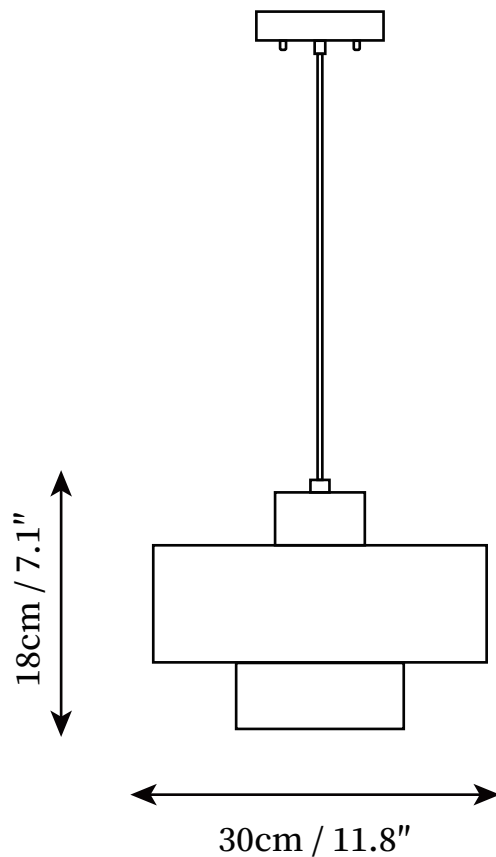

## SPECIFICATION DETAILS

\*For custom options, consult factory for details

<b>Fixture Dimensions</b>	D 11.8" x H 7.1"
<b>Light source</b>	E26 or E27
<b>Wattage</b>	Max 40W
<b>Voltage</b>	AC 110-240V
<b>Color Temperature</b>	Based on the purchase of light bulbs
<b>CRI(Ra)</b>	80CRI
<b>Mounting</b>	Ceiling
<b>Driver Required</b>	NO
<b>Optional Color Temps</b>	Buy bulbs as needed
<b>LED Rated Life</b>	Based on bulb life (we do not supply bulbs)
<b>Dimming</b>	Dimming is not supported
<b>Finishes</b>	Copper
<b>Shade Color</b>	Black
<b>Material</b>	Metal, Iron
<b>Wire Length</b>	59"
<b>Wire Type</b>	Black Coaxial Wire