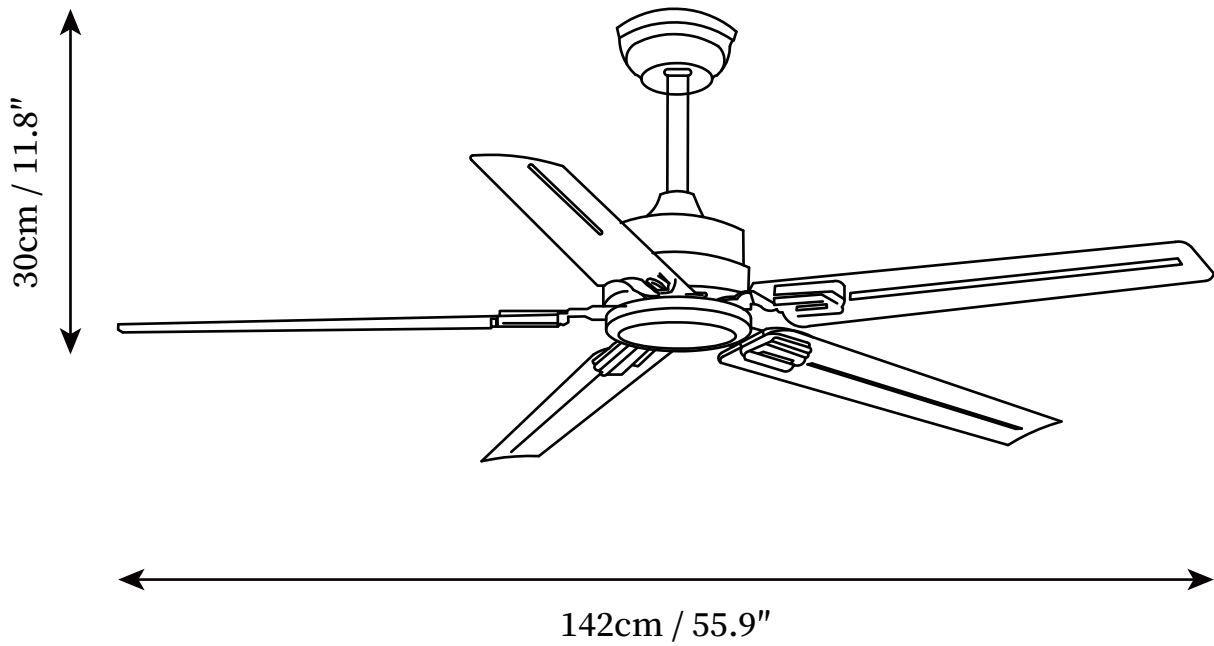

SPECIFICATION SHEET

SPECIFICATION DETAILS

*For custom options, consult factory for details

Fixture Dimensions	D 52" x H 11.8"
Light source	No
Wattage	No
Voltage	AC 110-240V
Color Temperature	Based on the purchase of light bulbs
CRI(Ra)	80CRI
Mounting	Ceiling
Driver Required	NO
Optional Color Temps	Buy bulbs as needed
LED Rated Life	Based on bulb life (we do not supply bulbs)
Dimming	Dimming is not supported
Finishes	Black, Stainless steel, Copper
Shade Details	Black, Stainless steel, Copper
Material	Metal, Stainless steel
Rod Length	Suspension rods length 4.9" / 7.9"
Rod Type	Black, Stainless steel, Copper / Rod

SPECIFICATION SHEET

SPECIFICATION DETAILS

*For custom options, consult factory for details

Fixture Dimensions	D 55.9" x H 11.8"
Light source	No
Wattage	No
Voltage	AC 110-240V
Color Temperature	Based on the purchase of light bulbs
CRI(Ra)	80CRI
Mounting	Ceiling
Driver Required	NO
Optional Color Temps	Buy bulbs as needed
LED Rated Life	Based on bulb life (we do not supply bulbs)
Dimming	Dimming is not supported
Finishes	Black, Stainless steel, Copper
Shade Details	Black, Stainless steel, Copper
Material	Metal, Stainless steel
Rod Length	Suspension rods length 4.9" / 7.9"
Rod Type	Black, Stainless steel, Copper / Rod