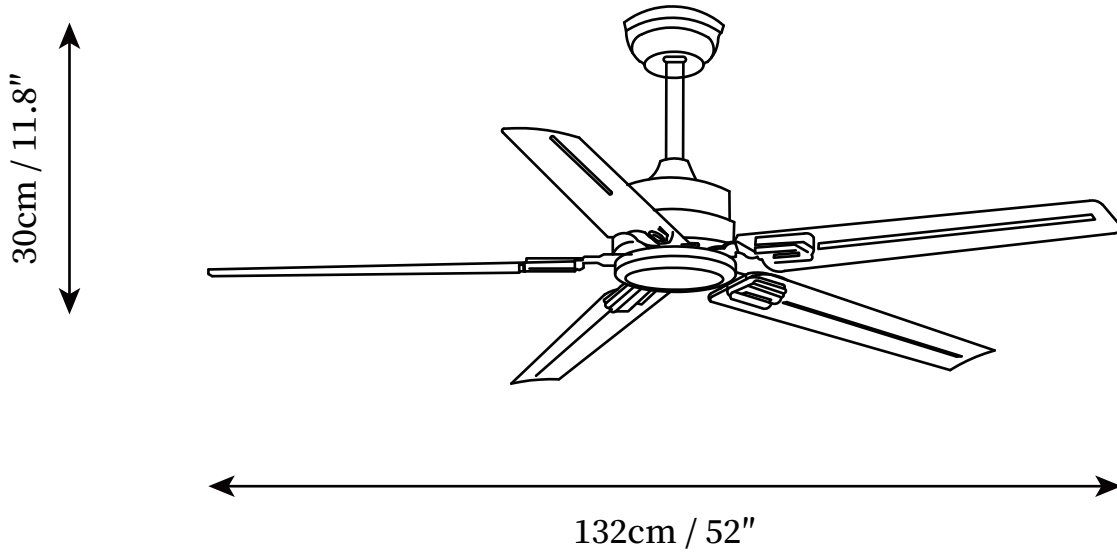

SPECIFICATION SHEET

SPECIFICATION DETAILS

*For custom options, consult factory for details

Fixture Dimensions	D 52" x H 11.8"
Light source	No
Wattage	No
Voltage	AC 110-240V
Color Temperature	Based on the purchase of light bulbs
CRI(Ra)	80CRI
Mounting	Ceiling
Driver Required	NO
Optional Color Temps	Buy bulbs as needed
LED Rated Life	Based on bulb life (we do not supply bulbs)
Dimming	Dimming is not supported
Finishes	Black, Stainless steel, Copper
Shade Details	Black, Stainless steel, Copper
Material	Metal, Stainless steel
Rod Length	Suspension rods length 4.9" / 7.9"
Rod Type	Black, Stainless steel, Copper / Rod

SPECIFICATION SHEET

SPECIFICATION DETAILS

*For custom options, consult factory for details

Fixture Dimensions	D 55.9" x H 11.8"
Light source	No
Wattage	No
Voltage	AC 110-240V
Color Temperature	Based on the purchase of light bulbs
CRI(Ra)	80CRI
Mounting	Ceiling
Driver Required	NO
Optional Color Temps	Buy bulbs as needed
LED Rated Life	Based on bulb life (we do not supply bulbs)
Dimming	Dimming is not supported
Finishes	Black, Stainless steel, Copper
Shade Details	Black, Stainless steel, Copper
Material	Metal, Stainless steel
Rod Length	Suspension rods length 4.9" / 7.9"
Rod Type	Black, Stainless steel, Copper / Rod