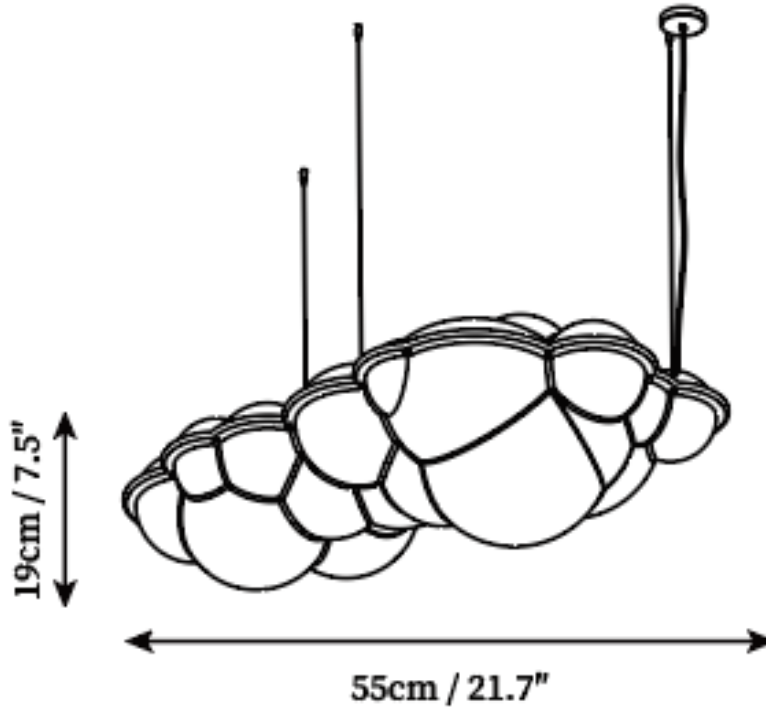

SPECIFICATION SHEET

SPECIFICATION DETAILS

*For custom options, consult factory for details

Fixture Dimensions	D 21.7" x H 7.5" D 25.6" x H 9.1" D 31.5" x H 11.4" D 42.5" x H 15" D 51.2" x H 17.9"
Light source	Built-in LED or E26 bulb, both available.
Wattage	~ 5W
Voltage	AC 110-240V
Dimming	Not supported
CRI(Ra)	90+ CRI
Mounting	Hardwired.
LED Rated Life	30000 hours
Color Temperature	Warm Light (3000K), Neutral Light (4000K), Cool Light (6000K)
Control method	Compatible with common wall switches(not included)
Finishes	White
Shadow Details	White.
Material	PE, Iron, Metal.
Wire Length	The standard length of the cord is 59" (150 cm), the length is adjustable.