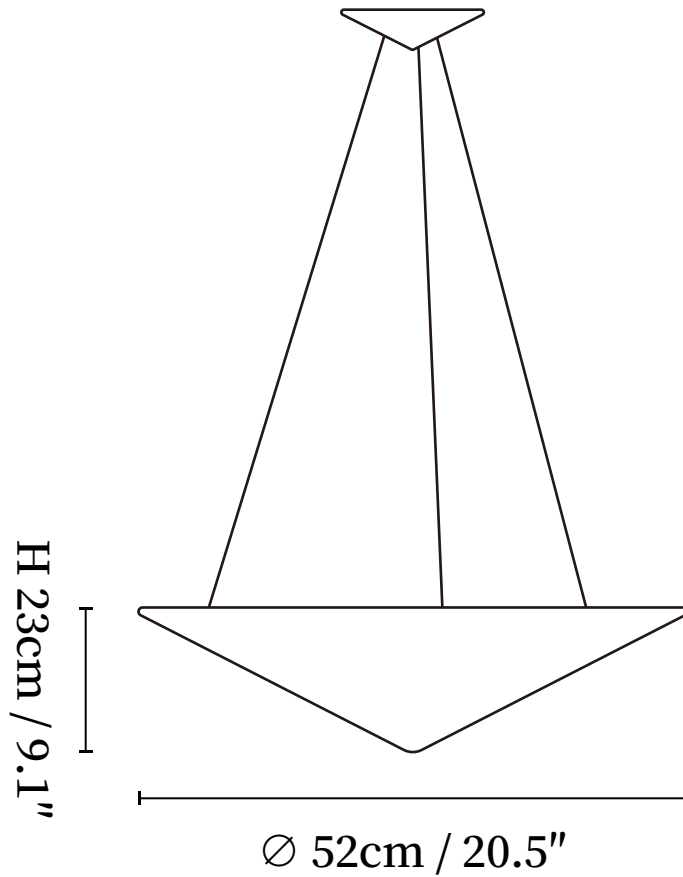

SPECIFICATION SHEET

SPECIFICATION DETAILS

*For custom options, consult factory for details

Fixture Dimensions	D 20.5" x H 9.1"
Light source	Integrated LED
Wattage	Total power ~5 watts
Voltage	AC 110-240V
Dimming	Not supported
CRI(Ra)	90+CRI
Mounting	Hardwired.
LED Rated Life	50000 hours
Color Temperature	Warm Light (3000K), Neutral Light (4000K), Cool Light (6000K)
Control method	Compatible with common wall switches(not included)
Finishes	White
Shade Details	White
Material	PE, Iron, Plastic, Metal
Wire Length	The standard length of the cord is 59" (150 cm), the length is adjustable.