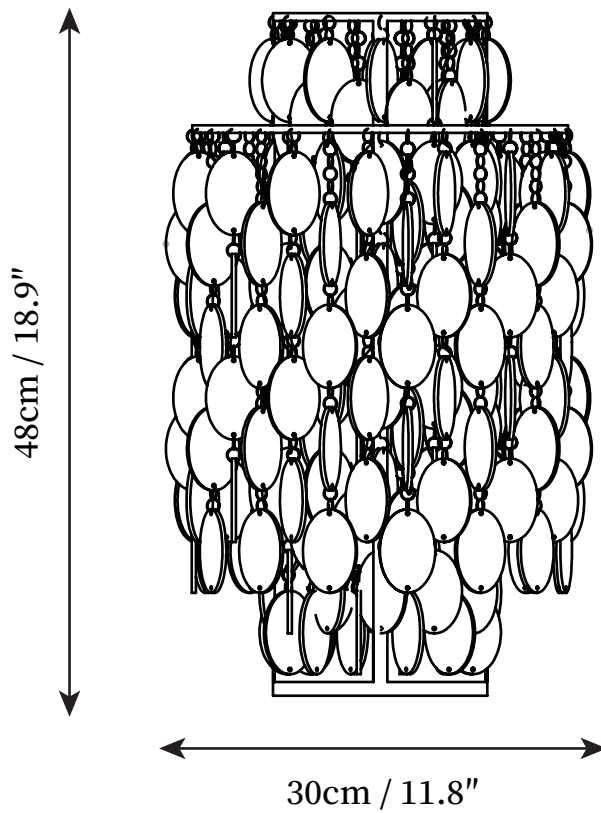

SPECIFICATION SHEET

SPECIFICATION DETAILS

*For custom options, consult factory for details

Fixture Dimensions	D 11.8" x H 18.9"
Light source	E27
Wattage	Max 40W
Voltage	AC 110-240V
Color Temperature	Based on the purchase of light bulbs
CRI(Ra)	80CRI
Mounting	Table
Driver Required	NO
Optional Color Temps	Buy bulbs as needed
LED Rated Life	Based on bulb life (we do not supply bulbs)
Dimming	Dimming is not supported
Finishes	Chrome, Gold
Shade Details	White
Material	Metallic, Shell
Wire Length	59"
Wire Type	Wire with switch plug