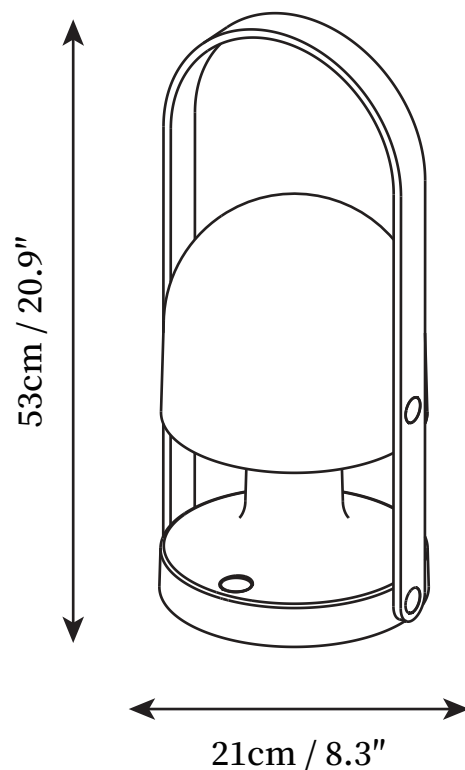

SPECIFICATION SHEET

SPECIFICATION DETAILS

*For custom options, consult factory for details

Fixture Dimensions	D 8.3" x H 20.9"
Light source	Integrated LED
Wattage	~5W
Voltage	AC 110-240V
Color Temperature	Based on the purchase of light bulbs
CRI(Ra)	80CRI
Mounting	Table
Driver Required	NO
Optional Color Temps	Warm White (3000K), Cool White (6000K), Daylight (4000K)
LED Rated Life	30000hours
Dimming	Dimming is not supported
Finishes	White
Shade Details	White
Material	Iron, Glass
Wire Length	59"
Wire Type	Wire with switch plug