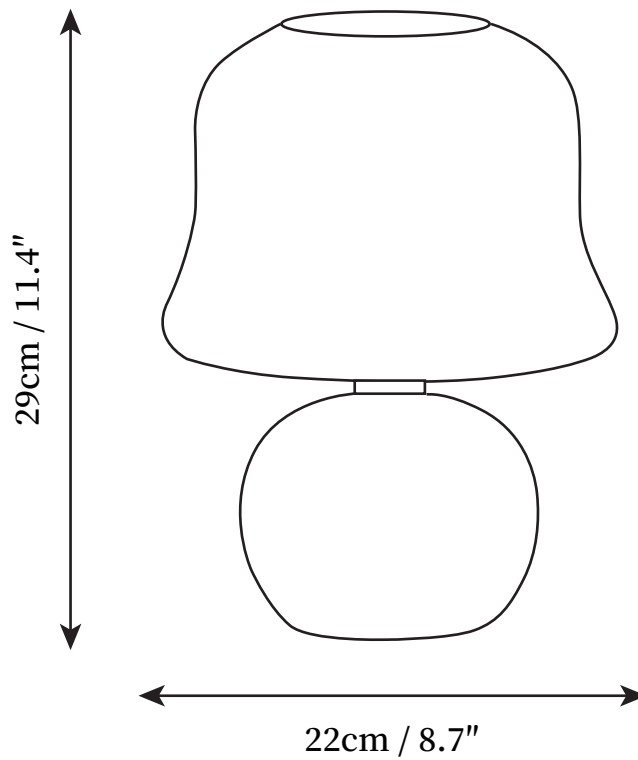

SPECIFICATION SHEET

SPECIFICATION DETAILS

*For custom options, consult factory for details

Fixture Dimensions	D 8.7" x H 11.4"
Light source	E14
Wattage	Max 15W
Voltage	AC 110-240V
Color Temperature	Based on the purchase of light bulbs
CRI(Ra)	80CRI
Mounting	Table
Driver Required	NO
Optional Color Temps	Buy bulbs as needed
LED Rated Life	Based on bulb life (we do not supply bulbs)
Dimming	Dimming is not supported
Finishes	Yellow
Glass Details	White
Material	Glass, Ceramic
Wire Length	59"
Wire Type	Wire with switch plug