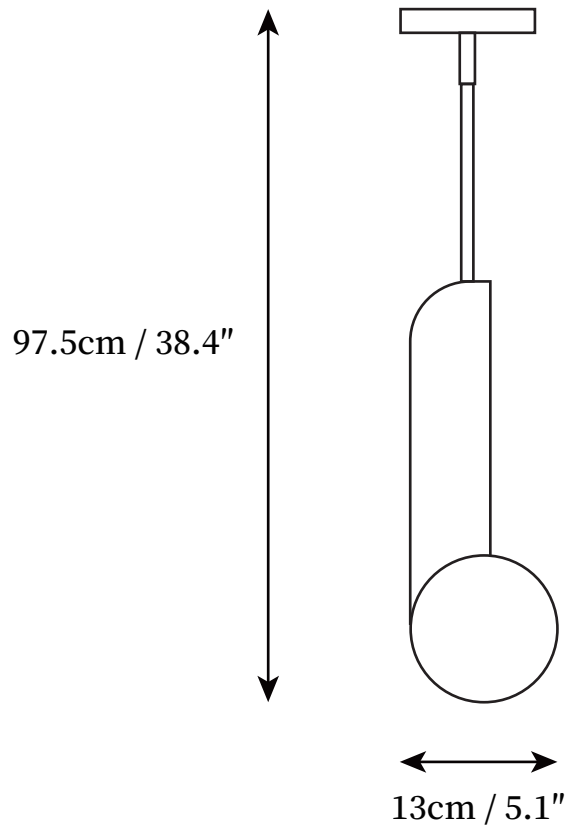

## SPECIFICATION DETAILS

\*For custom options, consult factory for details

<b>Fixture Dimensions</b>	D 5.1" x H 38.4"
<b>Light source</b>	G9
<b>Wattage</b>	3W
<b>Voltage</b>	AC 110-240V
<b>Color Temperature</b>	Based on the purchase of light bulbs
<b>CRI(Ra)</b>	80CRI
<b>Mounting</b>	Ceiling
<b>Driver Required</b>	NO
<b>Optional Color Temps</b>	Buy bulbs as needed
<b>LED Rated Life</b>	Based on bulb life (we do not supply bulbs)
<b>Dimming</b>	Dimming is not supported
<b>Finishes</b>	Copper plating
<b>Glass Details</b>	White
<b>Material</b>	Brass, Glass
<b>Rod Length</b>	Rod lengths range between 50cm - 100cm
<b>Rod Type</b>	Gold / Rod

## SPECIFICATION DETAILS

\*For custom options, consult factory for details

<b>Fixture Dimensions</b>	D 11.8" x H 46.9"
<b>Light source</b>	G9
<b>Wattage</b>	3W (Single light)
<b>Voltage</b>	AC 110-240V
<b>Color Temperature</b>	Based on the purchase of light bulbs
<b>CRI(Ra)</b>	80CRI
<b>Mounting</b>	Ceiling
<b>Driver Required</b>	NO
<b>Optional Color Temps</b>	Buy bulbs as needed
<b>LED Rated Life</b>	Based on bulb life (we do not supply bulbs)
<b>Dimming</b>	Dimming is not supported
<b>Finishes</b>	Copper plating
<b>Glass Details</b>	White
<b>Material</b>	Brass, Glass
<b>Rod Length</b>	Rod lengths range between 50cm - 100cm
<b>Rod Type</b>	Gold / Rod