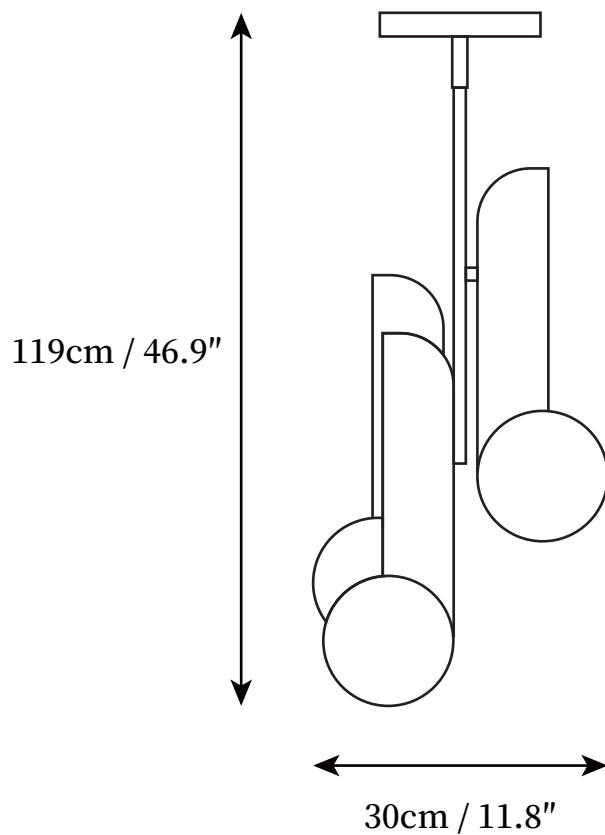

## SPECIFICATION DETAILS

\*For custom options, consult factory for details

<b>Fixture Dimensions</b>	D 5.1" x H 38.4"
<b>Light source</b>	G9
<b>Wattage</b>	3W
<b>Voltage</b>	AC 110-240V
<b>Color Temperature</b>	Based on the purchase of light bulbs
<b>CRI(Ra)</b>	80CRI
<b>Mounting</b>	Ceiling
<b>Driver Required</b>	NO
<b>Optional Color Temps</b>	Buy bulbs as needed
<b>LED Rated Life</b>	Based on bulb life (we do not supply bulbs)
<b>Dimming</b>	Dimming is not supported
<b>Finishes</b>	Copper plating
<b>Glass Details</b>	White
<b>Material</b>	Brass, Glass
<b>Rod Length</b>	Rod lengths range between 50cm - 100cm
<b>Rod Type</b>	Gold / Rod

## SPECIFICATION DETAILS

\*For custom options, consult factory for details

<b>Fixture Dimensions</b>	D 11.8" x H 46.9"
<b>Light source</b>	G9
<b>Wattage</b>	3W (Single light)
<b>Voltage</b>	AC 110-240V
<b>Color Temperature</b>	Based on the purchase of light bulbs
<b>CRI(Ra)</b>	80CRI
<b>Mounting</b>	Ceiling
<b>Driver Required</b>	NO
<b>Optional Color Temps</b>	Buy bulbs as needed
<b>LED Rated Life</b>	Based on bulb life (we do not supply bulbs)
<b>Dimming</b>	Dimming is not supported
<b>Finishes</b>	Copper plating
<b>Glass Details</b>	White
<b>Material</b>	Brass, Glass
<b>Rod Length</b>	Rod lengths range between 50cm - 100cm
<b>Rod Type</b>	Gold / Rod