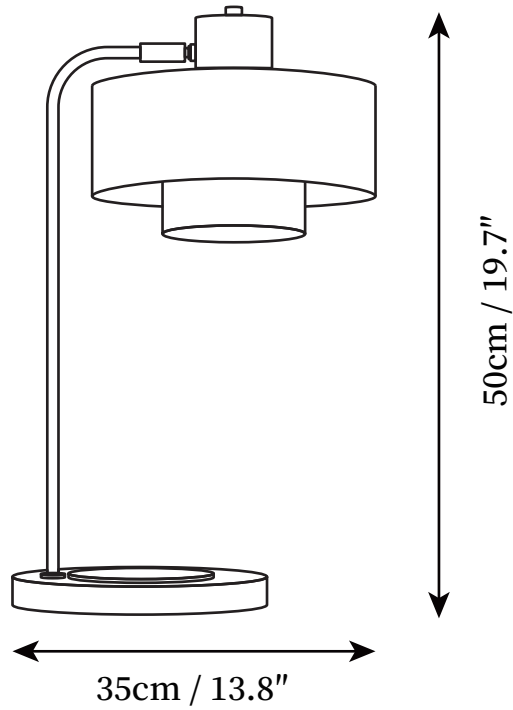

## SPECIFICATION DETAILS

\*For custom options, consult factory for details

<b>Fixture Dimensions</b>	D 13.8" x H 19.7"
<b>Light source</b>	E27
<b>Wattage</b>	40W
<b>Voltage</b>	AC 110-240V
<b>Color Temperature</b>	Based on the purchase of light bulbs
<b>CRI(Ra)</b>	80CRI
<b>Mounting</b>	Table
<b>Driver Required</b>	NO
<b>Optional Color Temps</b>	Buy bulbs as needed
<b>LED Rated Life</b>	Based on bulb life (we do not supply bulbs)
<b>Dimming</b>	Dimming is not supported
<b>Finishes</b>	Copper
<b>Shade Details</b>	Black
<b>Material</b>	Metal, Iron
<b>Wire Length</b>	59"
<b>Wire Type</b>	Wires with switch plugs