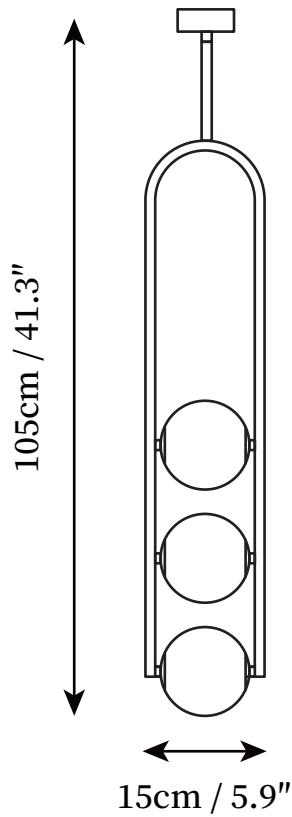

## SPECIFICATION DETAILS

\*For custom options, consult factory for details

<b>Fixture Dimensions</b>	D 5.9" x H 41.3"
<b>Light source</b>	G9
<b>Wattage</b>	3W (Single light)
<b>Voltage</b>	AC 110-240V
<b>Color Temperature</b>	Based on the purchase of light bulbs
<b>CRI(Ra)</b>	80CRI
<b>Mounting</b>	Ceiling
<b>Driver Required</b>	NO
<b>Optional Color Temps</b>	Buy bulbs as needed
<b>LED Rated Life</b>	Based on bulb life (we do not supply bulbs)
<b>Dimming</b>	Dimming is not supported
<b>Finishes</b>	Black
<b>Glass Details</b>	White
<b>Material</b>	Iron, Glass
<b>Rod Length</b>	Rod lengths range between 50cm - 100cm
<b>Rod Type</b>	Black Coaxial Wire