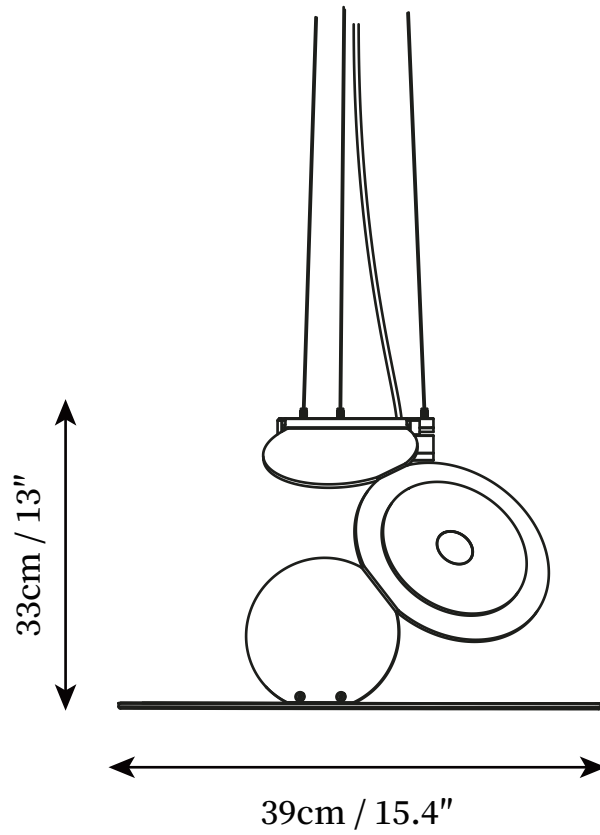

SPECIFICATION SHEET

SPECIFICATION DETAILS

*For custom options, consult factory for details

Fixture Dimensions	D 15.4" x H 13"
Light source	Integrated LED
Wattage	~10W
Voltage	AC 110-240V
Color Temperature	3000k
CRI(Ra)	80CRI
Mounting	Ceiling
Driver Required	NO
Optional Color Temps	Warm White (3000K), Cool White (6000K), Daylight (4000K)
LED Rated Life	30000hours
Dimming	Dimming is not supported
Finishes	Black
Shade Details	Black
Material	Iron, Aluminum, Acrylic, Metal
Wire Length	59"
Wire Type	Black Coaxial Wire