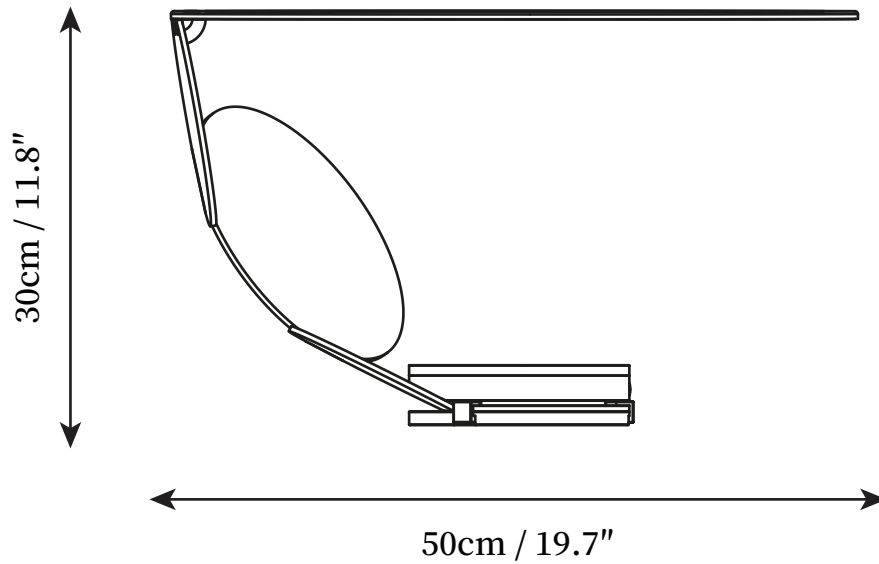

SPECIFICATION SHEET

SPECIFICATION DETAILS

*For custom options, consult factory for details

Fixture Dimensions	D 19.7" x H 11.8"
Light source	Integrated LED
Wattage	~ 10W
Voltage	AC 110-240V
Color Temperature	3000k
CRI(Ra)	80CRI
Mounting	Table
Driver Required	NO
Optional Color Temps	Warm White (3000K), Cool White (6000K), Daylight (4000K)
LED Rated Life	30000hours
Dimming	Dimming is not supported
Finishes	Black
Shade Details	Black
Material	Iron, Aluminum, Acrylic, Metal
Wire Length	59"
Wire Type	Wire with switch plug