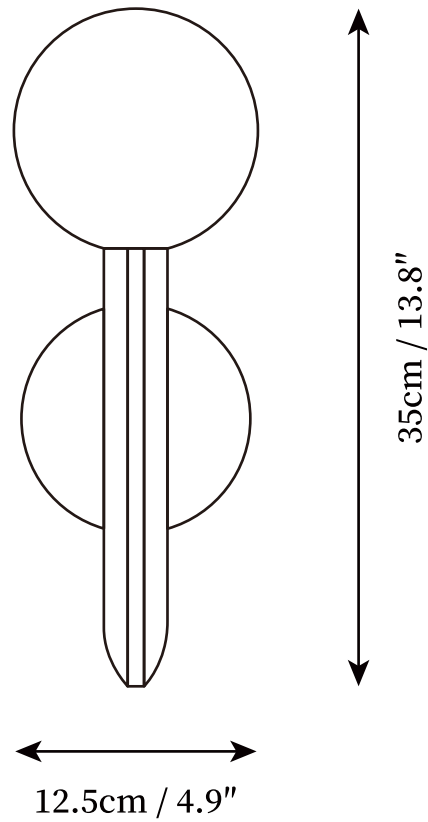

SPECIFICATION SHEET

SPECIFICATION DETAILS

*For custom options, consult factory for details

Fixture Dimensions	Ø 4.9" x H 13.8"
Light source	G9 (bulb not included)
Wattage	MAX 5W incandescent bulb or LED equivalent.
Voltage	AC 110-240V
Mounting	Hardwired.
Dimming	Compatible with dimmable bulbs (bulb not included)
Control method	Compatible with common wall switches (not included)
Finishes	Brass
Glass Options	White
Material	Brass, Glass
