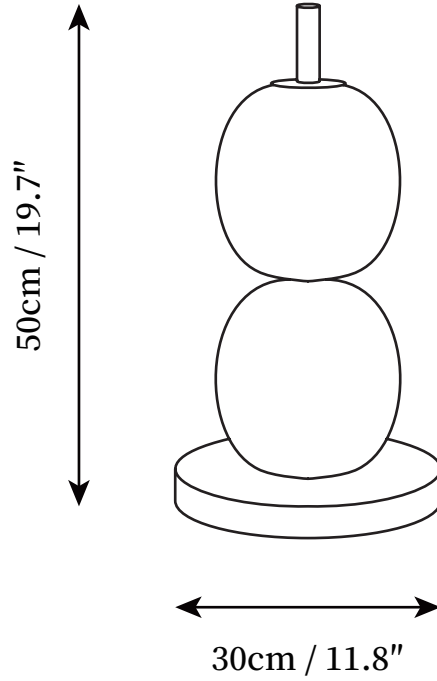

## SPECIFICATION DETAILS

\*For custom options, consult factory for details

<b>Fixture Dimensions</b>	D 11.8" x H 19.7"
<b>Light source</b>	Integrated LED
<b>Wattage</b>	~10W
<b>Voltage</b>	AC 110-240V
<b>Color Temperature</b>	3000K
<b>CRI(Ra)</b>	80CRI
<b>Mounting</b>	Table
<b>Driver Required</b>	Yes
<b>Optional Color Temps</b>	Warm White (3000K), Cool White (6000K), Daylight (4000K)
<b>LED Rated Life</b>	30000 hours
<b>Dimming</b>	Dimming is not supported
<b>Finishes</b>	Black
<b>Glass Details</b>	White
<b>Material</b>	Marble, Iron, Glass
<b>Wire Length</b>	59"
<b>Wire Type</b>	Wires with switch plugs