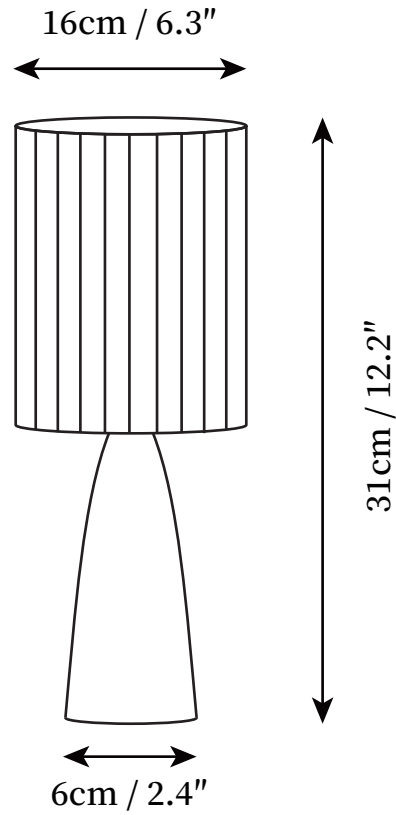

SPECIFICATION SHEET

SPECIFICATION DETAILS

*For custom options, consult factory for details

Fixture Dimensions	D 6.3" x H 12.2"
Light source	E27
Wattage	40W
Voltage	AC 110-240V
Color Temperature	Based on the purchase of light bulbs
CRI(Ra)	80CRI
Mounting	Table
Driver Required	NO
Optional Color Temps	Buy bulbs as needed
LED Rated Life	Based on bulb life (we do not supply bulbs)
Dimming	Dimming is not supported
Finishes	White
Glass Details	White
Material	Glass, Fabric
Wire Length	59"
Wire Type	Wires with switch plugs