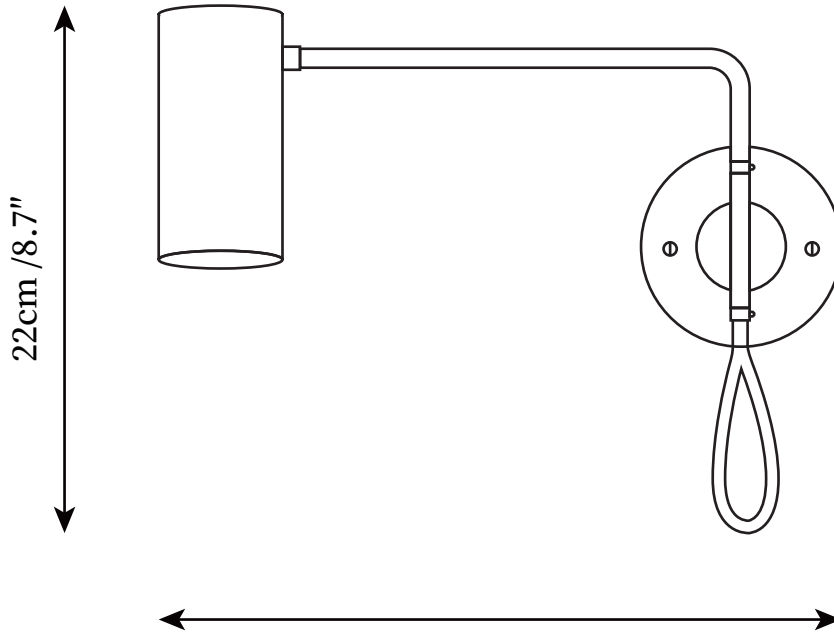

## SPECIFICATION DETAILS

\*For custom options, consult factory for details

<b>Fixture Dimensions</b>	D 14.5" x H 8.7"
<b>Light source</b>	GU10
<b>Wattage</b>	10W
<b>Voltage</b>	AC 110-240V
<b>Color Temperature</b>	Based on the purchase of light bulbs
<b>CRI(Ra)</b>	80CRI
<b>Mounting</b>	Wall
<b>Driver Required</b>	NO
<b>Optional Color Temps</b>	Buy bulbs as needed
<b>LED Rated Life</b>	Based on bulb life (we do not supply bulbs)
<b>Dimming</b>	Dimming is not supported
<b>Finishes</b>	Brass
<b>Glass Details</b>	Black, Gold
<b>Material</b>	Brass, Lacquered steel
<b>Wire Length</b>	NO
<b>Wire Type</b>	NO