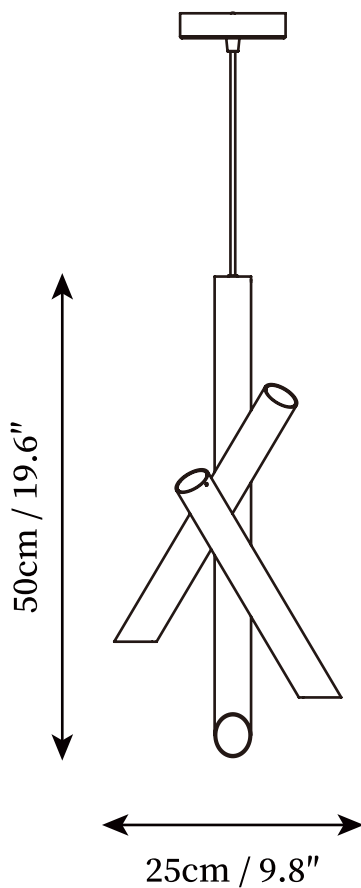

## SPECIFICATION DETAILS

\*For custom options, consult factory for details

<b>Fixture Dimensions</b>	D 9.8" x H 19.6"
<b>Light source</b>	Integrated LED
<b>Wattage</b>	~ 15W
<b>Voltage</b>	AC 110-240V
<b>Mounting</b>	Hardwired.
<b>Dimming</b>	Not supported
<b>Control method</b>	Compatible with common wall switches (not included)
<b>Finishes</b>	White+Rose Gold, White, Black
<b>Shade Details</b>	White+Rose Gold, White, Black
<b>Material</b>	Metal, Aluminum
<b>Wire Length</b>	The standard length of the cord is 59" (150 cm), the length is adjustable.