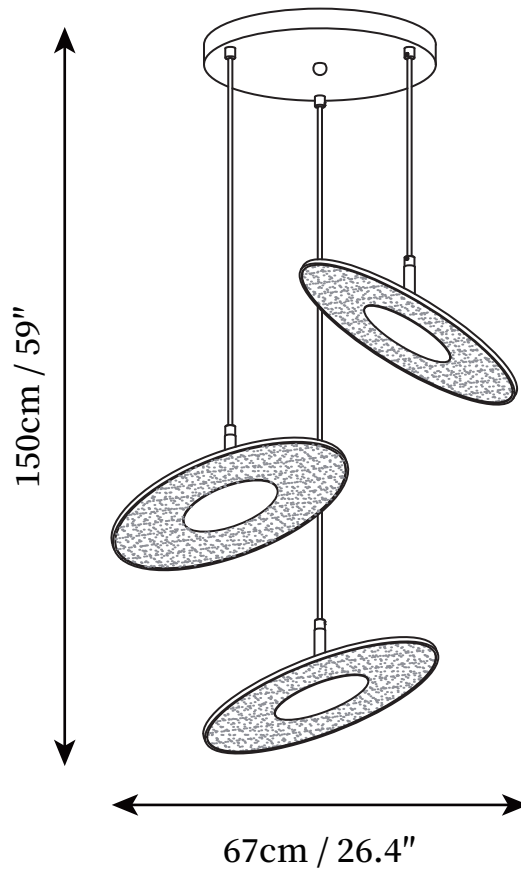

# SPECIFICATION SHEET

---

## SPECIFICATION DETAILS

\*For custom options, consult factory for details

<b>Fixture Dimensions</b>	D 11.8" x H 59"
<b>Light source</b>	Integrated LED
<b>Wattage</b>	10W
<b>Voltage</b>	AC 110-240V
<b>Color Temperature</b>	3000k
<b>CRI(Ra)</b>	80CRI
<b>Mounting</b>	Ceiling
<b>Driver Required</b>	Yes
<b>Optional Color Temps</b>	Warm White (3000K), Cool White (6000K), Daylight (4000K)
<b>LED Rated Life</b>	30000hours
<b>Dimming</b>	Dimming is not supported
<b>Finishes</b>	Grey
<b>Shade Details</b>	White
<b>Material</b>	Iron, Metal, Acrylic
<b>Wire Length</b>	59"
<b>Wire Type</b>	Black Coaxial Wire

## SPECIFICATION DETAILS

\*For custom options, consult factory for details

<b>Fixture Dimensions</b>	D 26.4" x H 59"
<b>Light source</b>	Integrated LED
<b>Wattage</b>	30W
<b>Voltage</b>	AC 110-240V
<b>Color Temperature</b>	3000k
<b>CRI(Ra)</b>	80CRI
<b>Mounting</b>	Ceiling
<b>Driver Required</b>	Yes
<b>Optional Color Temps</b>	Warm White (3000K), Cool White (6000K), Daylight (4000K)
<b>LED Rated Life</b>	30000hours
<b>Dimming</b>	Dimming is not supported
<b>Finishes</b>	Grey
<b>Shade Details</b>	White
<b>Material</b>	Iron, Metal, Acrylic
<b>Wire Length</b>	59"
<b>Wire Type</b>	Black Coaxial Wire