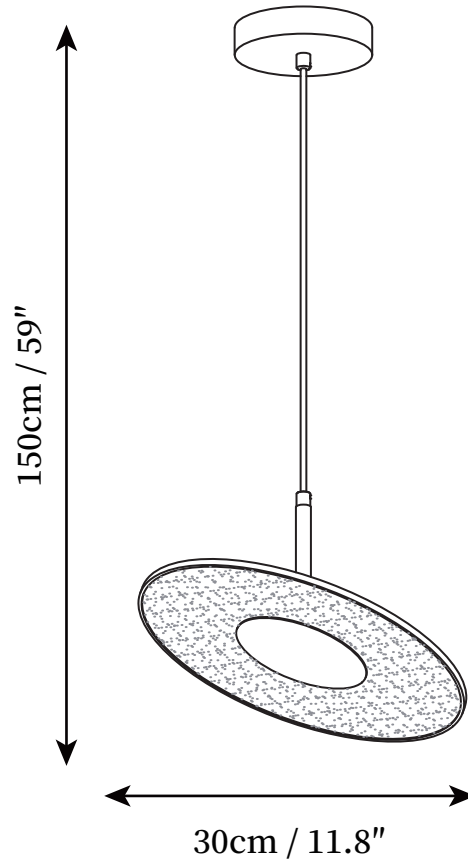

## SPECIFICATION DETAILS

\*For custom options, consult factory for details

<b>Fixture Dimensions</b>	D 11.8" x H 59"
<b>Light source</b>	Integrated LED
<b>Wattage</b>	10W
<b>Voltage</b>	AC 110-240V
<b>Color Temperature</b>	3000k
<b>CRI(Ra)</b>	80CRI
<b>Mounting</b>	Ceiling
<b>Driver Required</b>	Yes
<b>Optional Color Temps</b>	Warm White (3000K), Cool White (6000K), Daylight (4000K)
<b>LED Rated Life</b>	30000hours
<b>Dimming</b>	Dimming is not supported
<b>Finishes</b>	Grey
<b>Shade Details</b>	White
<b>Material</b>	Iron, Metal, Acrylic
<b>Wire Length</b>	59"
<b>Wire Type</b>	Black Coaxial Wire

## SPECIFICATION DETAILS

\*For custom options, consult factory for details

<b>Fixture Dimensions</b>	D 26.4" x H 59"
<b>Light source</b>	Integrated LED
<b>Wattage</b>	30W
<b>Voltage</b>	AC 110-240V
<b>Color Temperature</b>	3000k
<b>CRI(Ra)</b>	80CRI
<b>Mounting</b>	Ceiling
<b>Driver Required</b>	Yes
<b>Optional Color Temps</b>	Warm White (3000K), Cool White (6000K), Daylight (4000K)
<b>LED Rated Life</b>	30000hours
<b>Dimming</b>	Dimming is not supported
<b>Finishes</b>	Grey
<b>Shade Details</b>	White
<b>Material</b>	Iron, Metal, Acrylic
<b>Wire Length</b>	59"
<b>Wire Type</b>	Black Coaxial Wire