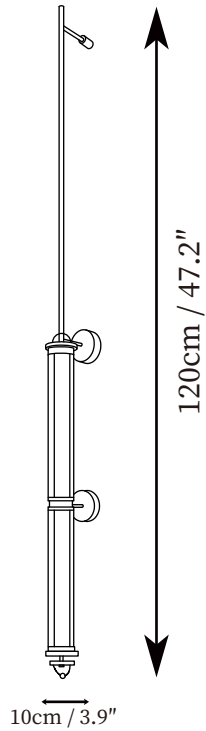

## SPECIFICATION DETAILS

\*For custom options, consult factory for details

|                           |   |
|---------------------------|---|
| <b>Fixture Dimensions</b> | D 3.9" x H 47.2"  |
| <b>Light source</b>       | Integrated LED  |
| <b>Wattage</b>            | ~5 Watts  |
| <b>Voltage</b>            | AC 110-240V   |
| <b>Dimming</b>            | Not supported   |
| <b>CRI(Ra)</b>            | 90+CRI  |
| <b>Mounting</b>           | Hardwired.  |
| <b>LED Rated Life</b>     | 30000 hours   |
| <b>Color Temperature</b>  | Warm Light (3000K), Neutral Light (4000K), Cool Light (6000K) |
| <b>Control method</b>     | Compatible with common wall switches (not included)           |
| <b>Finishes</b>           | Bronze color.   |
| <b>Shade Details</b>      | Clear.  |
| <b>Material</b>           | Metal, Glass.   |