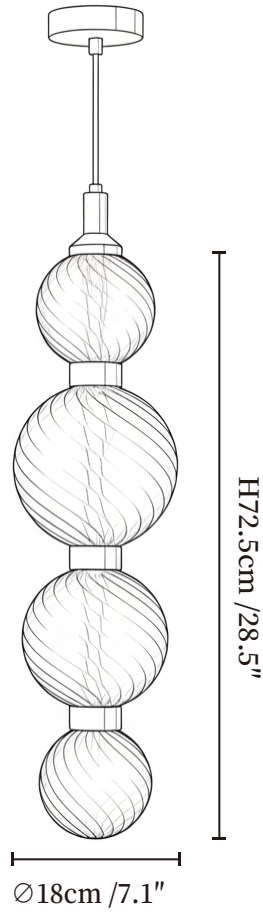

SPECIFICATION SHEET

SPECIFICATION DETAILS

*For custom options, consult factory for details

Fixture Dimensions	Ø 7.1" x H 28.5"
Light source	Integrated LED
Wattage	~ 5W
Voltage	AC 110-240V
Dimming	Not supported
CRI(Ra)	90+ CRI
Mounting	Hardwired.
LED Rated Life	30000 hours
Color Temperature	Warm Light (3000K), Neutral Light (4000K), Cool Light (6000K)
Control method	Compatible with common wall switches (not included)
Finishes	Copper.
Shadow Details	Smoky gray & Clear & Amber.
Material	Iron, Glass.
Wire Length	The standard length of the cord is 59" (150 cm), the length is adjustable.

SPECIFICATION SHEET

SPECIFICATION DETAILS

*For custom options, consult factory for details

Fixture Dimensions	$\text{Ø} 7.1'' \times \text{H} 35.4''$
Light source	Integrated LED
Wattage	~ 5W
Voltage	AC 110-240V
Dimming	Not supported
CRI(Ra)	90+ CRI
Mounting	Hardwired.
LED Rated Life	30000 hours
Color Temperature	Warm Light (3000K), Neutral Light (4000K), Cool Light (6000K)
Control method	Compatible with common wall switches (not included)
Finishes	Copper.
Shadow Details	Smoky gray & Clear & Amber.
Material	Iron, Glass.
Wire Length	The standard length of the cord is 59" (150 cm), the length is adjustable.