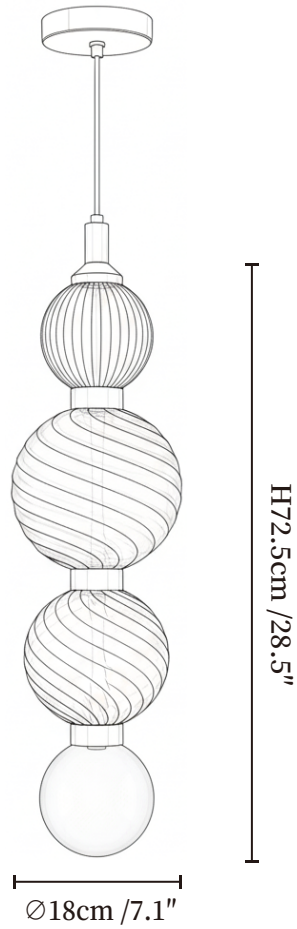

SPECIFICATION SHEET

SPECIFICATION DETAILS

*For custom options, consult factory for details

Fixture Dimensions	Ø 7.1" x H 28.5"
Light source	Integrated LED
Wattage	~ 5W
Voltage	AC 110-240V
Dimming	Not supported
CRI(Ra)	90+ CRI
Mounting	Hardwired.
LED Rated Life	30000 hours
Color Temperature	Warm Light (3000K), Neutral Light (4000K), Cool Light (6000K)
Control method	Compatible with common wall switches (not included)
Finishes	Copper.
Shadow Details	Smoky gray & Clear & Amber.
Material	Iron, Glass.
Wire Length	The standard length of the cord is 59" (150 cm), the length is adjustable.

SPECIFICATION SHEET

SPECIFICATION DETAILS

*For custom options, consult factory for details

Fixture Dimensions	$\text{Ø} 7.1'' \times \text{H} 35.4''$
Light source	Integrated LED
Wattage	~ 5W
Voltage	AC 110-240V
Dimming	Not supported
CRI(Ra)	90+ CRI
Mounting	Hardwired.
LED Rated Life	30000 hours
Color Temperature	Warm Light (3000K), Neutral Light (4000K), Cool Light (6000K)
Control method	Compatible with common wall switches (not included)
Finishes	Copper.
Shadow Details	Smoky gray & Clear & Amber.
Material	Iron, Glass.
Wire Length	The standard length of the cord is 59" (150 cm), the length is adjustable.