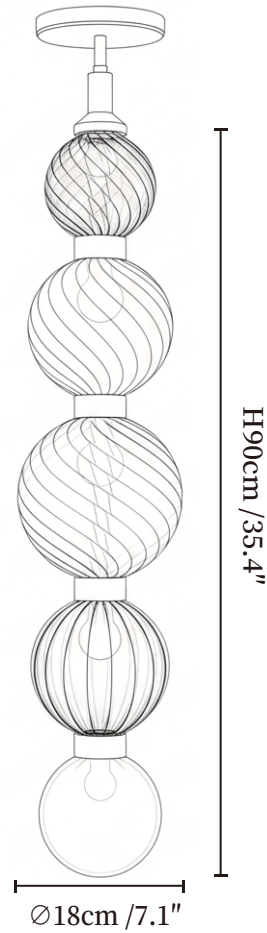

SPECIFICATION SHEET

SPECIFICATION DETAILS

*For custom options, consult factory for details

Fixture Dimensions	Ø 7.1" x H 28.5"
Light source	Integrated LED
Wattage	~ 5W
Voltage	AC 110-240V
Dimming	Not supported
CRI(Ra)	90+ CRI
Mounting	Hardwired.
LED Rated Life	30000 hours
Color Temperature	Warm Light (3000K), Neutral Light (4000K), Cool Light (6000K)
Control method	Compatible with common wall switches (not included)
Finishes	Copper.
Shadow Details	Smoky gray & Clear & Amber.
Material	Iron, Glass.
Wire Length	The standard length of the cord is 59" (150 cm), the length is adjustable.

SPECIFICATION SHEET

SPECIFICATION DETAILS

*For custom options, consult factory for details

Fixture Dimensions	$\text{Ø} 7.1'' \times \text{H} 35.4''$
Light source	Integrated LED
Wattage	~ 5W
Voltage	AC 110-240V
Dimming	Not supported
CRI(Ra)	90+ CRI
Mounting	Hardwired.
LED Rated Life	30000 hours
Color Temperature	Warm Light (3000K), Neutral Light (4000K), Cool Light (6000K)
Control method	Compatible with common wall switches (not included)
Finishes	Copper.
Shadow Details	Smoky gray & Clear & Amber.
Material	Iron, Glass.
Wire Length	The standard length of the cord is 59" (150 cm), the length is adjustable.