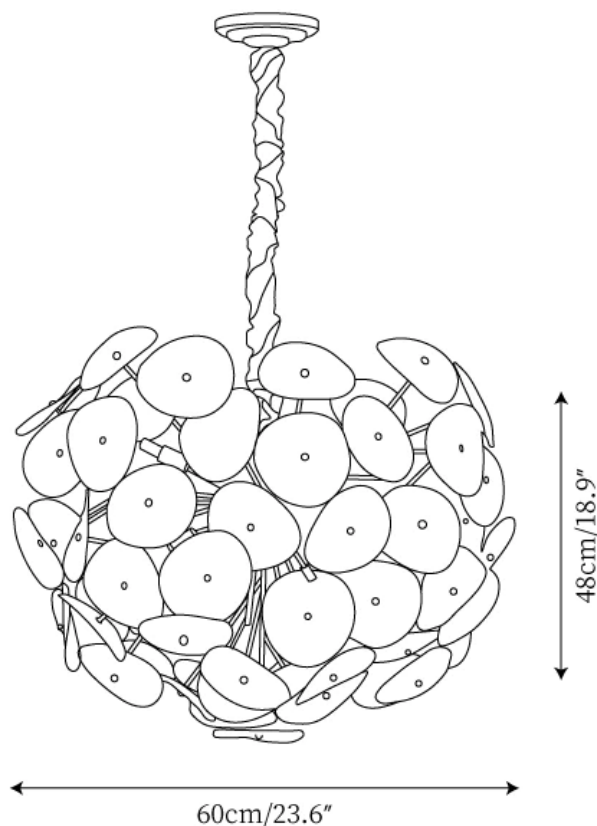

SPECIFICATION SHEET

SPECIFICATION DETAILS

*For custom options, consult factory for details

Fixture Dimensions	D 15.7" x H 12.6"
Light source	G9. (bulb not included)
Wattage	~ 5W incandescent bulb or LED equivalent.
Voltage	AC 110-240V
Mounting	Hardwired.
Dimming	Compatible with dimmable bulbs (bulb not included)
Control method	Compatible with common wall switches(not included)
Finishes	Chrome.
Shade Details	White & Clear.
Material	Metal, Glass.
Suspension Length	Suspension chain length 50cm / 19.7", and can be spliced as needed.

SPECIFICATION SHEET

SPECIFICATION DETAILS

*For custom options, consult factory for details

Fixture Dimensions	D 19.7" x H 15.4"
Light source	G9. (bulb not included)
Wattage	~ 5W incandescent bulb or LED equivalent.
Voltage	AC 110-240V
Mounting	Hardwired.
Dimming	Compatible with dimmable bulbs (bulb not included)
Control method	Compatible with common wall switches (not included)
Finishes	Chrome.
Shade Details	White & Clear.
Material	Metal, Glass.
Suspension Length	Suspension chain length 50cm / 19.7", and can be spliced as needed.

SPECIFICATION SHEET

SPECIFICATION DETAILS

*For custom options, consult factory for details

Fixture Dimensions	D 23.6" x H 18.9"
Light source	G9. (bulb not included)
Wattage	~ 5W incandescent bulb or LED equivalent.
Voltage	AC 110-240V
Mounting	Hardwired.
Dimming	Compatible with dimmable bulbs (bulb not included)
Control method	Compatible with common wall switches (not included)
Finishes	Chrome.
Shade Details	White & Clear.
Material	Metal, Glass.
Suspension Length	Suspension chain length 50cm / 19.7", and can be spliced as needed.