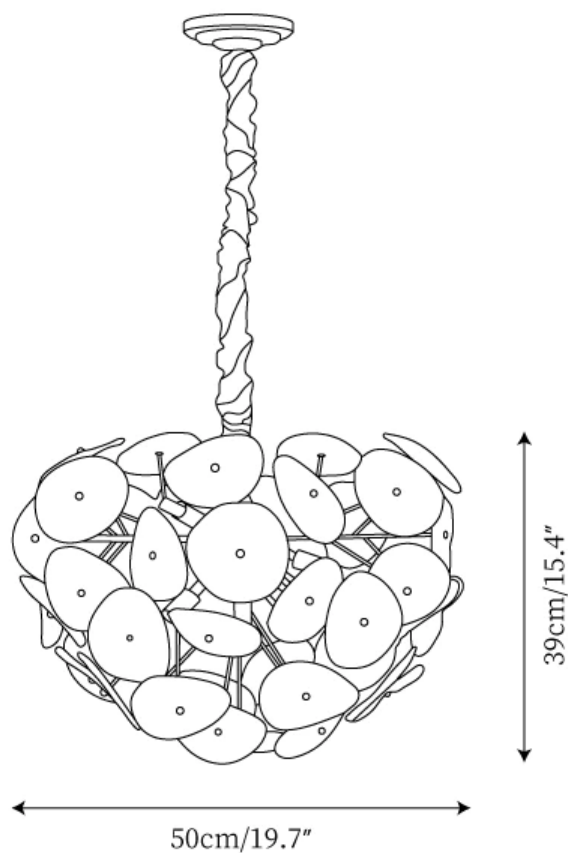

SPECIFICATION SHEET

SPECIFICATION DETAILS

*For custom options, consult factory for details

Fixture Dimensions	D 15.7" x H 12.6"
Light source	G9. (bulb not included)
Wattage	~ 5W incandescent bulb or LED equivalent.
Voltage	AC 110-240V
Mounting	Hardwired.
Dimming	Compatible with dimmable bulbs (bulb not included)
Control method	Compatible with common wall switches(not included)
Finishes	Chrome.
Shade Details	White & Clear.
Material	Metal, Glass.
Suspension Length	Suspension chain length 50cm / 19.7", and can be spliced as needed.

SPECIFICATION SHEET

SPECIFICATION DETAILS

*For custom options, consult factory for details

Fixture Dimensions	D 19.7" x H 15.4"
Light source	G9. (bulb not included)
Wattage	~ 5W incandescent bulb or LED equivalent.
Voltage	AC 110-240V
Mounting	Hardwired.
Dimming	Compatible with dimmable bulbs (bulb not included)
Control method	Compatible with common wall switches (not included)
Finishes	Chrome.
Shade Details	White & Clear.
Material	Metal, Glass.
Suspension Length	Suspension chain length 50cm / 19.7", and can be spliced as needed.

SPECIFICATION SHEET

SPECIFICATION DETAILS

*For custom options, consult factory for details

Fixture Dimensions	D 23.6" x H 18.9"
Light source	G9. (bulb not included)
Wattage	~ 5W incandescent bulb or LED equivalent.
Voltage	AC 110-240V
Mounting	Hardwired.
Dimming	Compatible with dimmable bulbs (bulb not included)
Control method	Compatible with common wall switches (not included)
Finishes	Chrome.
Shade Details	White & Clear.
Material	Metal, Glass.
Suspension Length	Suspension chain length 50cm / 19.7", and can be spliced as needed.