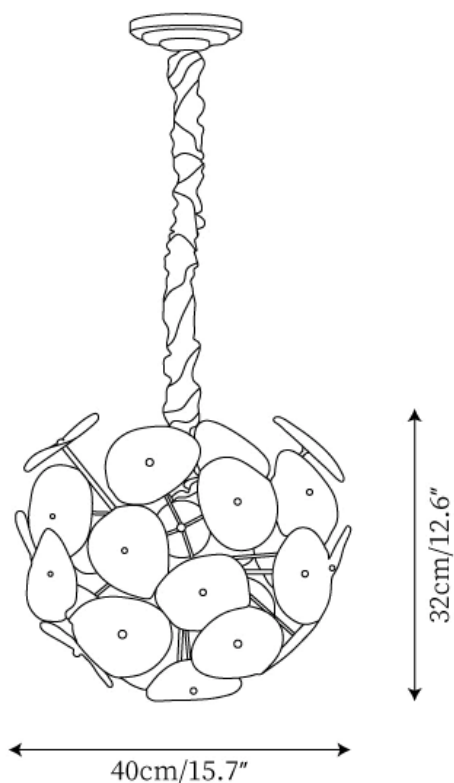

SPECIFICATION SHEET

SPECIFICATION DETAILS

*For custom options, consult factory for details

Fixture Dimensions	D 15.7" x H 12.6"
Light source	G9. (bulb not included)
Wattage	~ 5W incandescent bulb or LED equivalent.
Voltage	AC 110-240V
Mounting	Hardwired.
Dimming	Compatible with dimmable bulbs (bulb not included)
Control method	Compatible with common wall switches(not included)
Finishes	Chrome.
Shade Details	White & Clear.
Material	Metal, Glass.
Suspension Length	Suspension chain length 50cm / 19.7", and can be spliced as needed.

SPECIFICATION SHEET

SPECIFICATION DETAILS

*For custom options, consult factory for details

Fixture Dimensions	D 19.7" x H 15.4"
Light source	G9. (bulb not included)
Wattage	~ 5W incandescent bulb or LED equivalent.
Voltage	AC 110-240V
Mounting	Hardwired.
Dimming	Compatible with dimmable bulbs (bulb not included)
Control method	Compatible with common wall switches (not included)
Finishes	Chrome.
Shade Details	White & Clear.
Material	Metal, Glass.
Suspension Length	Suspension chain length 50cm / 19.7", and can be spliced as needed.

SPECIFICATION SHEET

SPECIFICATION DETAILS

*For custom options, consult factory for details

Fixture Dimensions	D 23.6" x H 18.9"
Light source	G9. (bulb not included)
Wattage	~ 5W incandescent bulb or LED equivalent.
Voltage	AC 110-240V
Mounting	Hardwired.
Dimming	Compatible with dimmable bulbs (bulb not included)
Control method	Compatible with common wall switches (not included)
Finishes	Chrome.
Shade Details	White & Clear.
Material	Metal, Glass.
Suspension Length	Suspension chain length 50cm / 19.7", and can be spliced as needed.