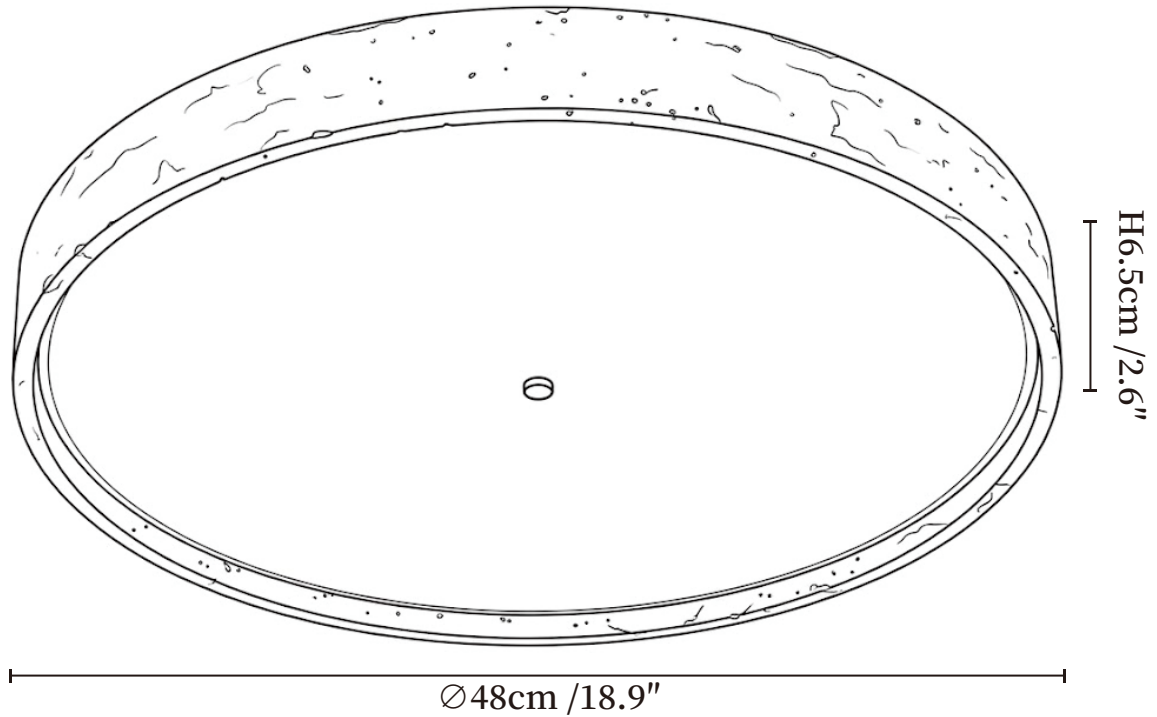

SPECIFICATION SHEET

SPECIFICATION DETAILS

*For custom options, consult factory for details

Fixture Dimensions	Ø 14.9" x H 2.6" Ø 18.9" x H 2.6"
Light source	Integrated LED
Wattage	~15W
Voltage	AC 110-240V
Dimming	Not supported
CRI(Ra)	90+CRI
Mounting	Hardwired.
LED Rated Life	30000 hours
Color Temperature	Warm Light (3000K), Neutral Light (4000K), Cool Light (6000K)
Control method	Compatible with common wall switches(not included)
Finishes	Yellow Travertine.
Shade Details	White.
Material	Metal, Yellow Travertine, Glass.