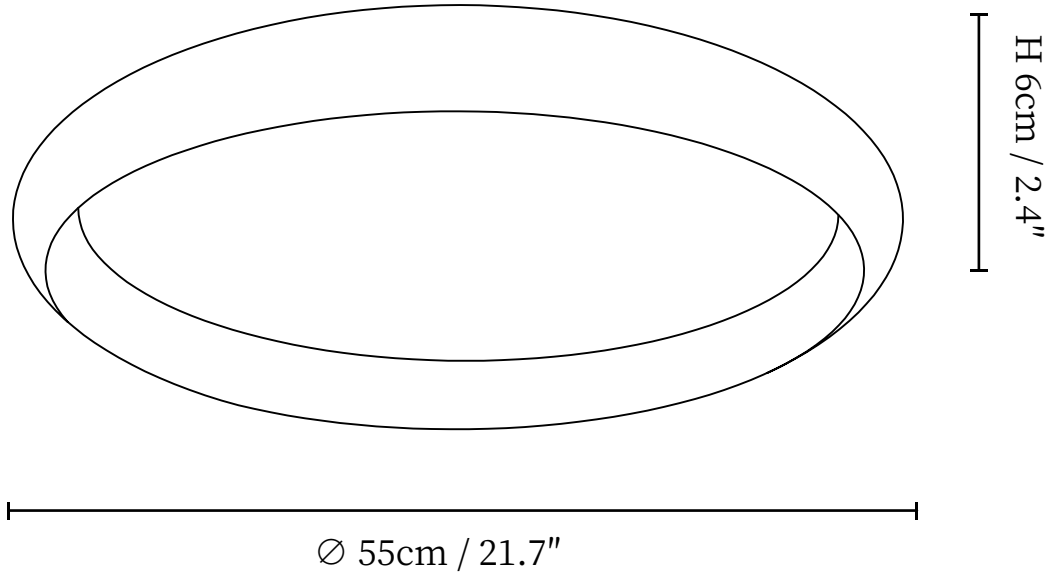

SPECIFICATION SHEET

SPECIFICATION DETAILS

*For custom options, consult factory for details

Fixture Dimensions	$\varnothing 21.7'' \times H 2.4''$
Light source	Integrated LED
Wattage	~48W
Voltage	AC 110-240V
Dimming	Not supported
CRI(Ra)	90+CRI
Mounting	Hardwired.
LED Rated Life	30000 hours
Color Temperature	Warm Light (3000K), Neutral Light (4000K), Cool Light (6000K)
Control method	Compatible with common wall switches (not included)
Finishes	Walnut Wood Grain Hydroprinting
Shade Details	White
Material	Metal, PVC