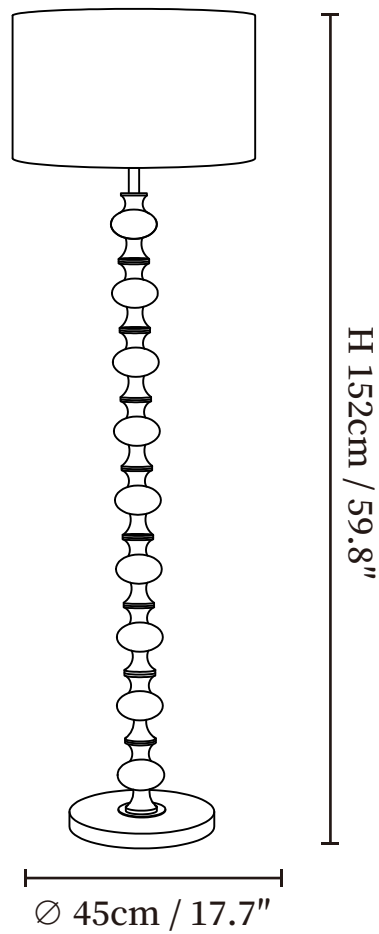

SPECIFICATION SHEET

SPECIFICATION DETAILS

*For custom options, consult factory for details

Fixture Dimensions	Ø 17.7" x H 59.8"
Light source	E26 or E27.
Wattage	Max 40W incandescent bulb or LED equivalent.
Voltage	AC 110-240V
Dimming	Compatible with dimmable bulbs (bulb not included)
Control method	In line ON / OFF switch.
Finishes	Black, Nickel.
Shade Details	White.
Material	Wood, Fabric, Metal.
Cord Length	Supplied with switched plug cord, length ~59" (150cm).